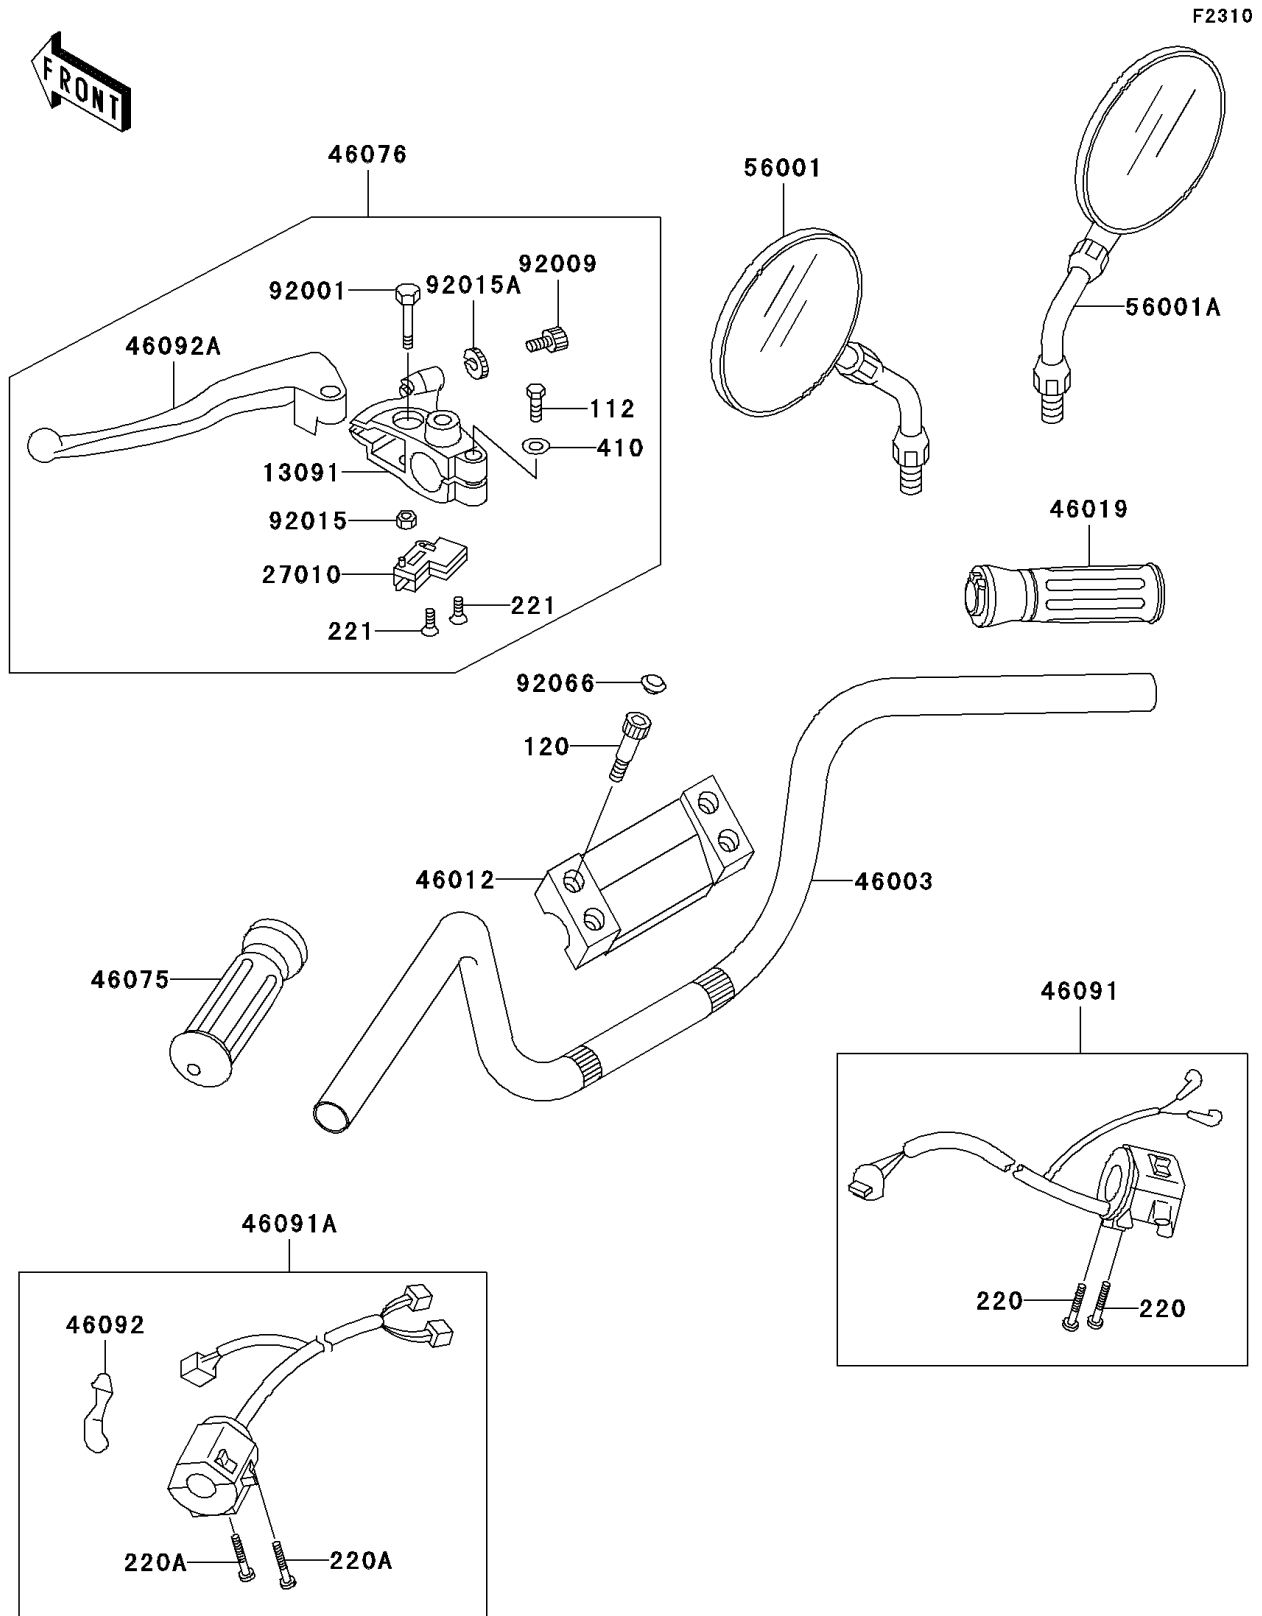

2003 Vulcan 750 PARTS DIAGRAM

Handlebar

2003 Vulcan 750 PARTS LIST

Handlebar

ITEM NAME	PART NUMBER	QUANTITY
BOLT-UPSET,6X22 (Ref # 112)	112C0622	1
BOLT-SOCKET,8X30,BLACK (Ref # 120)	120S0830	1
SCREW-PAN-CROS (Ref # 220)	220C0540	1
SCREW-PAN-CROS (Ref # 220A)	220C0545	1
SCREW-CSK-CROS (Ref # 221)	221C0316	1
WASHER-PLAIN-SMALL,6MM,BLACK (Ref # 410)	410F0600	1
HOLDER,CLUTCH LEVER,F.BLACK (Ref # 13091)	13091-1185	1
SWITCH,CLUTCH,BLACK (Ref # 27010)	27010-1094	1
HANDLE (Ref # 46003)	46003-1179	1
HOLDER-HANDLE (Ref # 46012)	46012-1139	1
GRIP-ASSY,THROTTLE (Ref # 46019)	46019-1062	1
GRIP,LH (Ref # 46075)	46075-1061	1
LEVER-ASSY-GRIP,CLUTCH (Ref # 46076)	46076-1185	1
HOUSING-ASSY-CONTROL,RH (Ref # 46091)	46091-1372	1
HOUSING-ASSY-CONTROL,LH (Ref # 46091A)	46091-1514	1
LEVER-GRIP,CHOKE (Ref # 46092)	46092-1124	1
LEVER-GRIP,CLUTCH (Ref # 46092A)	46092-1170	1
MIRROR-ASSY,LH (Ref # 56001)	56001-1264	1
MIRROR-ASSY,RH (Ref # 56001A)	56001-1265	1
BOLT,CLUTCH LEVER,BLACK (Ref # 92001)	92001-1548	1
SCREW,CABLE ADJUST,8MM,BLACK (Ref # 92009)	92009-1134	1
NUT,LOCK,6MM,BLACK (Ref # 92015)	92015-1191	1
NUT,CABLE ADJUST LOCK,8MM,BLK (Ref # 92015A)	92015-1197	1
PLUG (Ref # 92066)	92066-1216	1