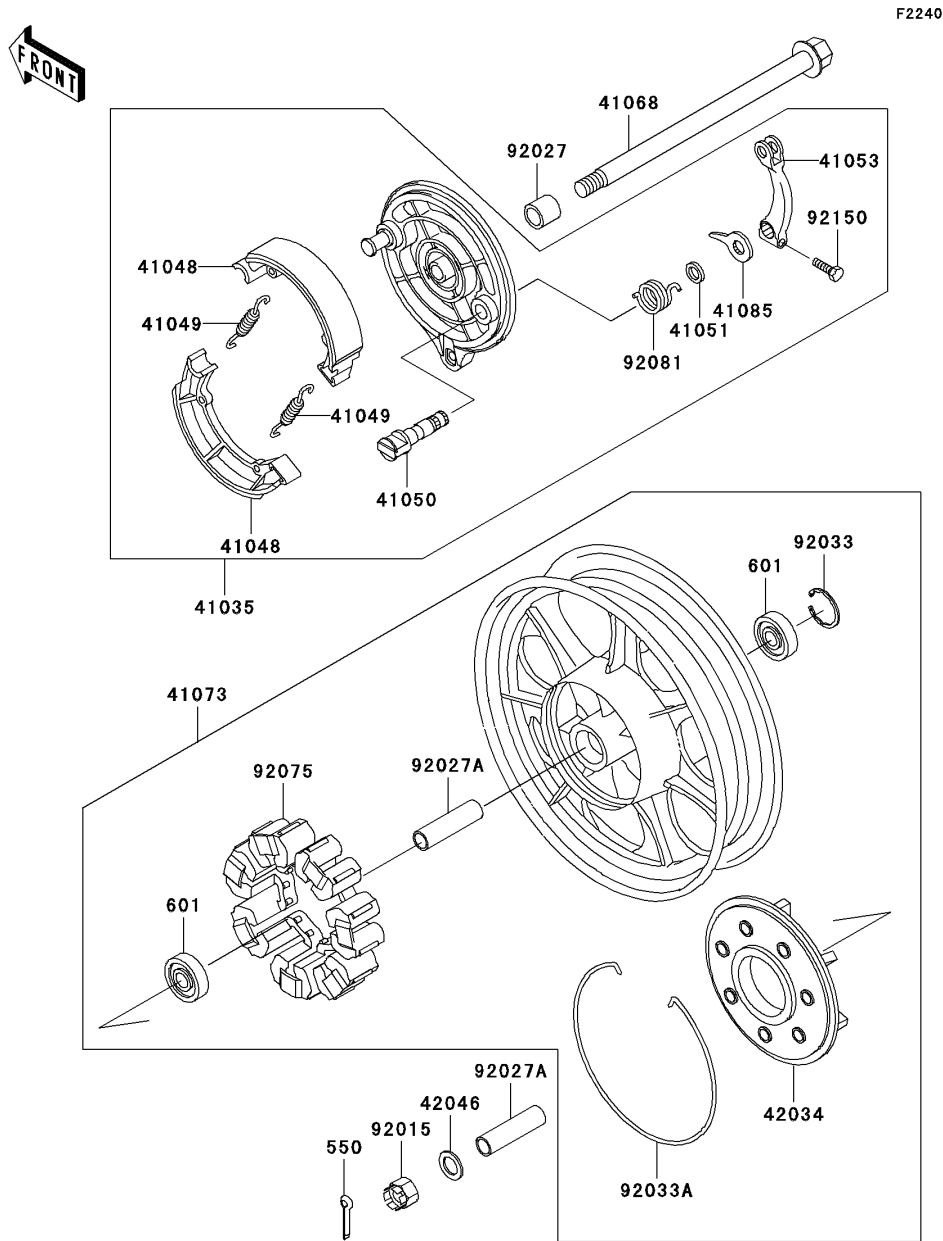

2003 Vulcan 750 PARTS DIAGRAM

Rear Wheel/Chain

2003 Vulcan 750 PARTS LIST

Rear Wheel/Chain

ITEM NAME	PART NUMBER	QUANTITY
PIN-COTTER,4.0X35 (Ref # 550)	550D4035	1
BEARING-BALL,#6303UUC3 (Ref # 601)	601B6303UU	1
PANEL-ASSY-BRAKE,RR (Ref # 41035)	41035-1288	1
SHOE-BRAKE (Ref # 41048)	41048-1070	1
SPRING,BRAKE SHOE (Ref # 41049)	41049-012	1
CAM-BRAKE (Ref # 41050)	41050-1059	1
SEAL,BRAKE CAM (Ref # 41051)	41051-003	1
LEVER-BRAKE CAM (Ref # 41053)	41053-1063	1
AXLE,RR (Ref # 41068)	41068-1191	1
WHEEL-ASSY,RR,SILVER NO.1 (Ref # 41073)	41073-1590-CX	1
INDICATOR (Ref # 41085)	41085-1054	1
COUPLING,RR HUB (Ref # 42034)	42034-1029	1
WASHER,17.3X32X3.2 (Ref # 42046)	42046-009	1
NUT,CASTLE,16MM (Ref # 92015)	92015-1951	1
COLLAR (Ref # 92027)	92027-1486	1
COLLAR,17.2X25X74 (Ref # 92027A)	92027-1867	1
RING-SNAP,47MM (Ref # 92033)	92033-1042	1
RING-SNAP,194MM (Ref # 92033A)	92033-1075	1
DAMPER,RR HUB SHOCK (Ref # 92075)	92075-1372	1
SPRING,BRAKE CAM LEVER RETURN (Ref # 92081)	92081-1816	1
BOLT,8X27 (Ref # 92150)	92150-1797	1