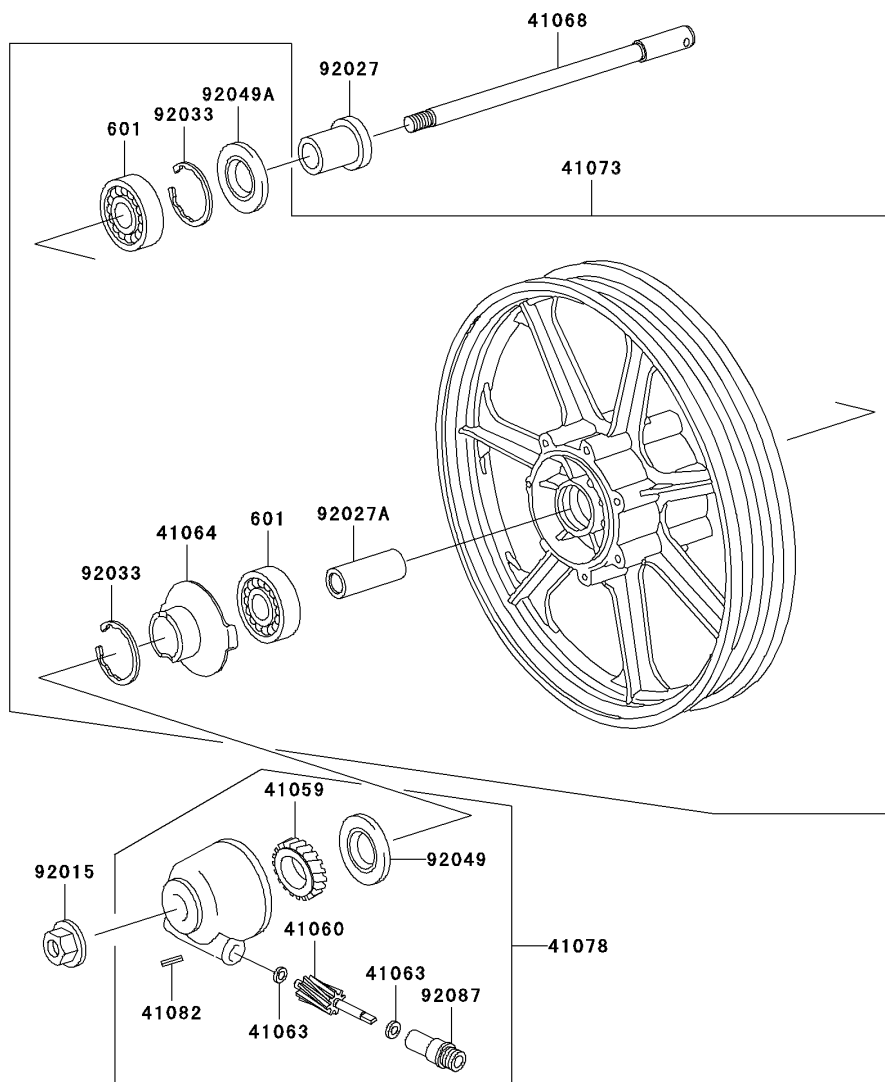

## 2003 Vulcan 750 PARTS DIAGRAM

Front Wheel

F2230

## 2003 Vulcan 750 PARTS LIST

### Front Wheel

ITEM NAME	PART NUMBER	QUANTITY
BEARING-BALL,#6302UG (Ref # 601)	601B6302UG	1
GEAR-METER SCREW,26T (Ref # 41059)	41059-026	1
GEAR-METER SCREW,9T (Ref # 41060)	41060-1016	1
WASHER,5.1X9X0.4 (Ref # 41063)	41063-001	1
RECEIVER-SPEEDOMETER (Ref # 41064)	41064-1006	1
AXLE,FR (Ref # 41068)	41068-1189	1
WHEEL-ASSY,FR,SILVER NO.1 (Ref # 41073)	41073-1591-CX	1
CASE-ASSY-METER GEAR,F.BLACK (Ref # 41078)	41078-1024	1
PIN,SPRING (Ref # 41082)	41082-001	1
NUT,14MM (Ref # 92015)	92015-1407	1
COLLAR,L=30 (Ref # 92027)	92027-1225	1
COLLAR,L=70 (Ref # 92027A)	92027-1866	1
RING-SNAP,42MM (Ref # 92033)	92033-1041	1
SEAL-OIL,BJN30427-C3 (Ref # 92049)	92049-1057	1
SEAL-OIL,BJN22425 (Ref # 92049A)	92049-1058	1
BUSHING-METER GEAR (Ref # 92087)	92087-1002	1