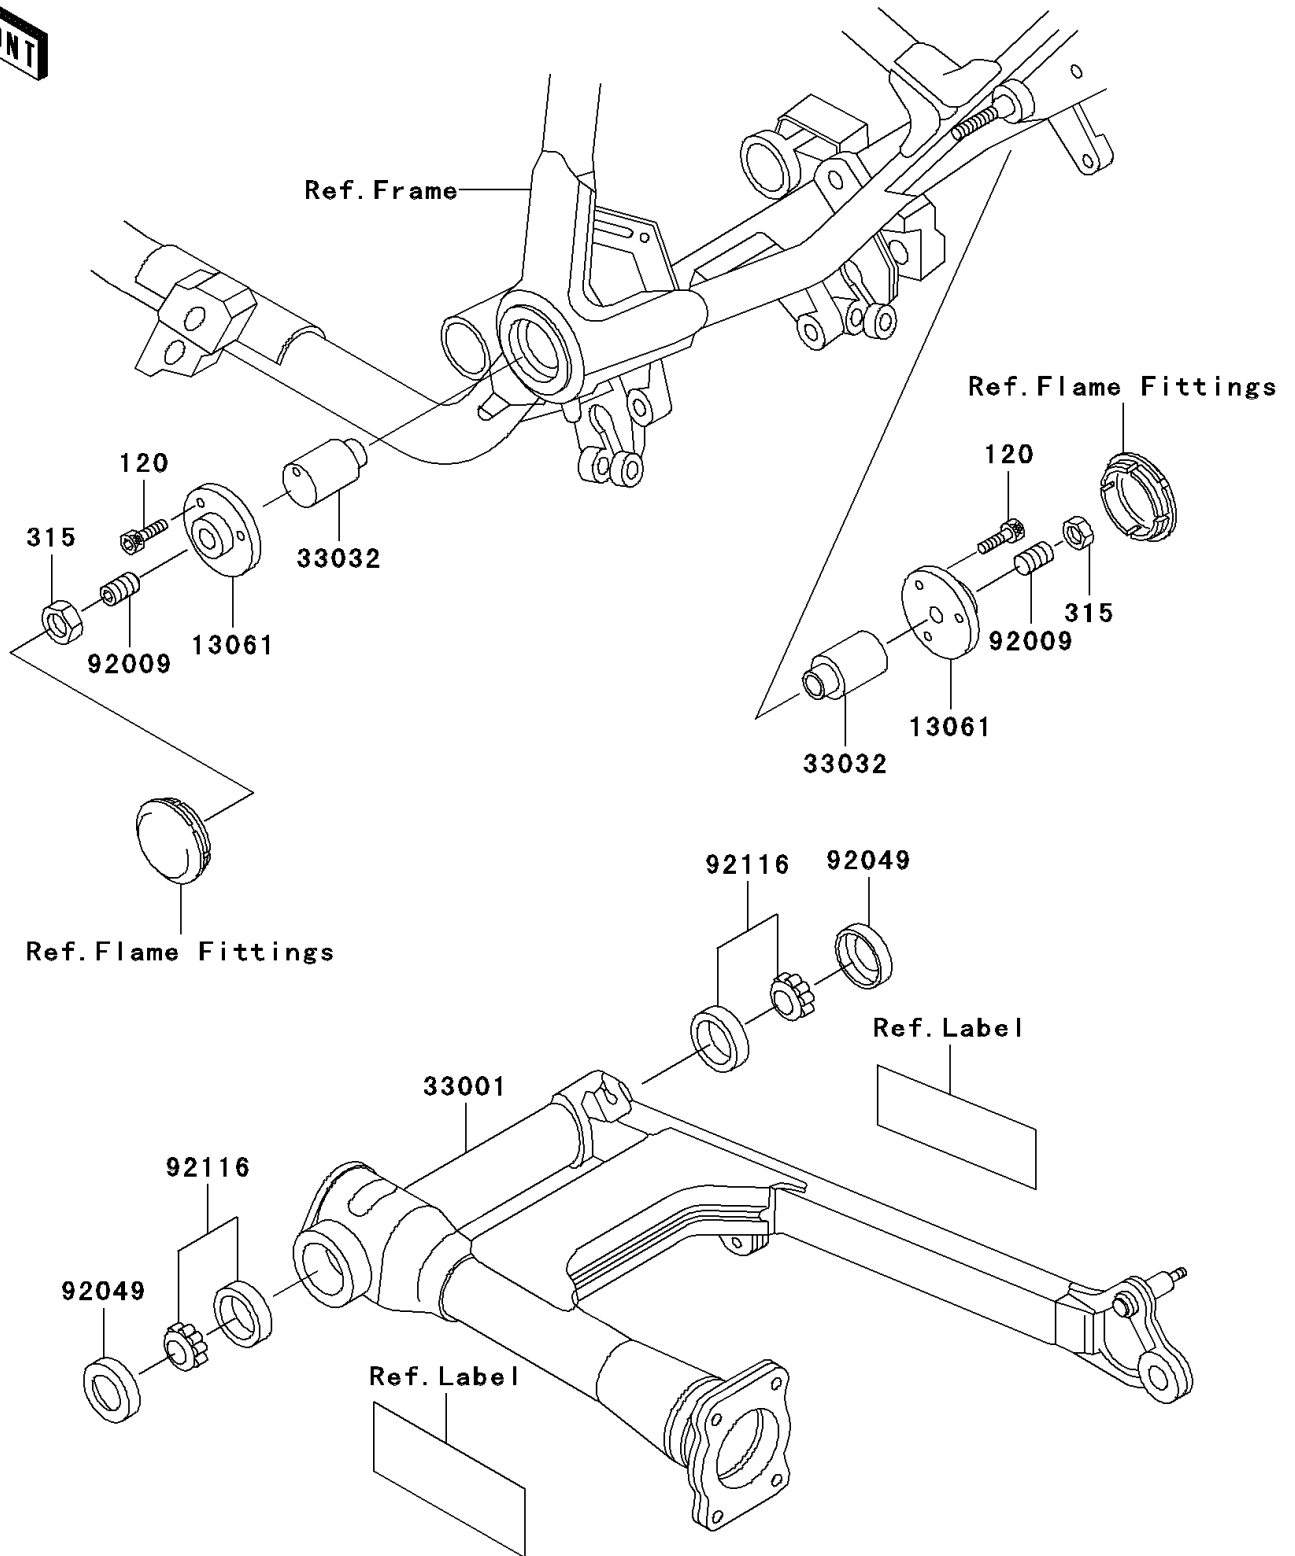

2003 Vulcan 750 PARTS DIAGRAM

Swingarm

F2141

2003 Vulcan 750 PARTS LIST

Swingarm

ITEM NAME	PART NUMBER	QUANTITY
BOLT-SOCKET,6X16 (Ref # 120)	120P0616	1
NUT-HEX-FINE (Ref # 315)	315B1200	1
BOSS (Ref # 13061)	13061-1149	1
ARM-COMP-SWING (Ref # 33001)	33001-1234	1
SHAFT-SWING ARM (Ref # 33032)	33032-1043	1
SCREW,SOCKET,12X22 (Ref # 92009)	92009-1374	1
SEAL-OIL,26406 (Ref # 92049)	92049-1030	1
BEARING-ROLLER,4T30203E1 (Ref # 92116)	92116-1001	1