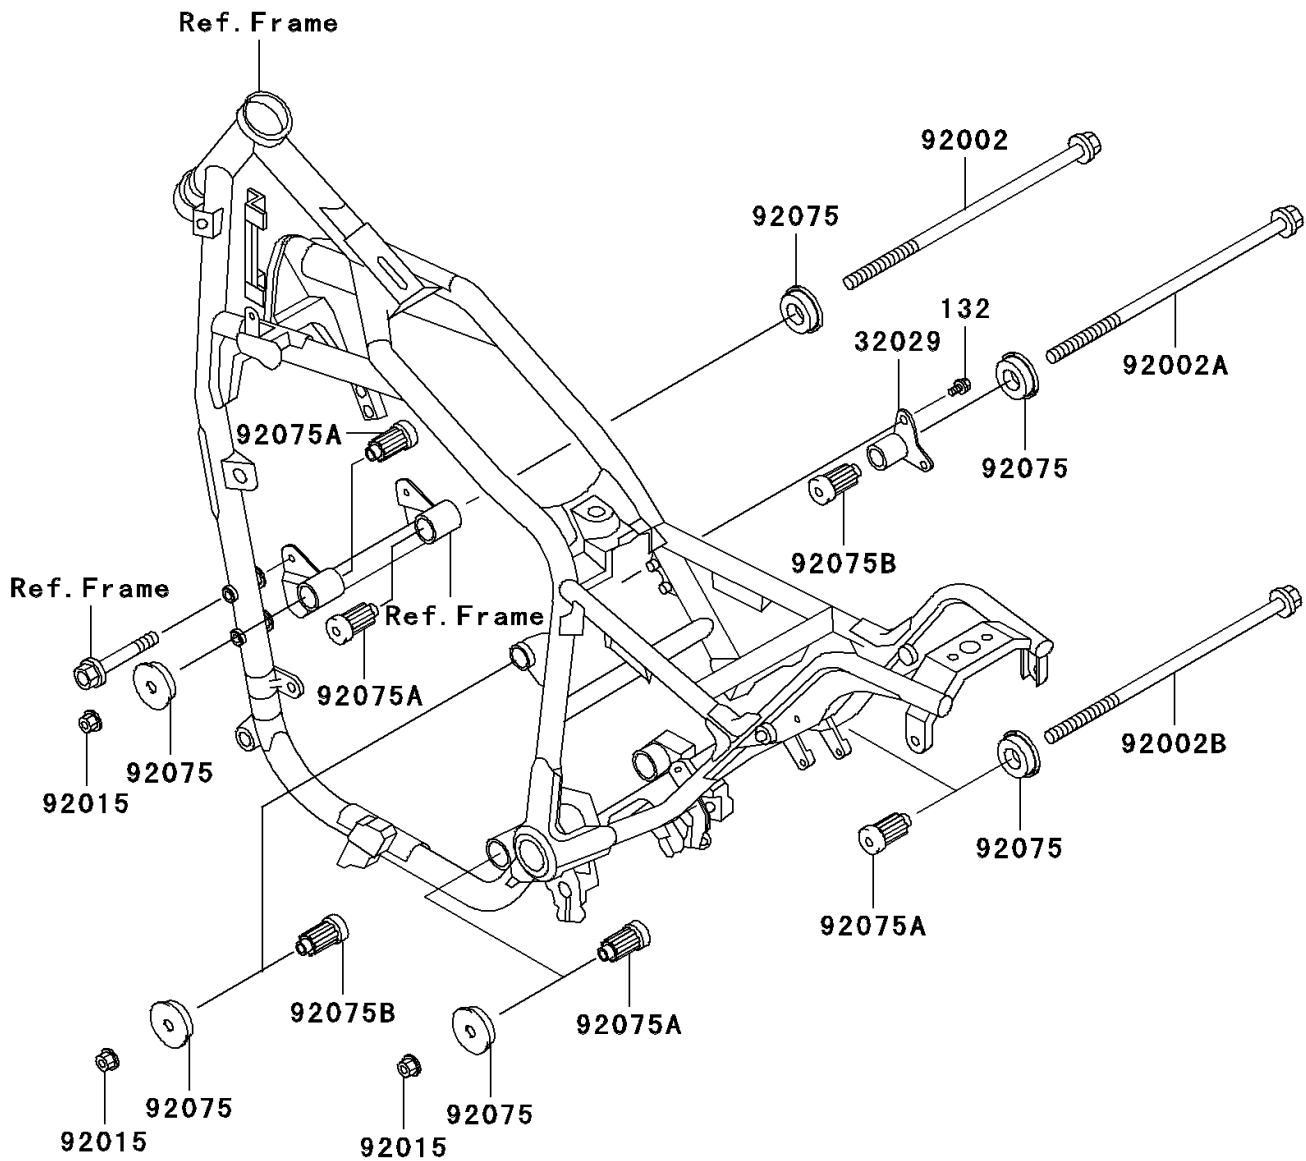

2003 Vulcan 750 PARTS DIAGRAM

Engine Mount

F2122

2003 Vulcan 750 PARTS LIST

Engine Mount

ITEM NAME	PART NUMBER	QUANTITY
BOLT-FLANGED-SMALL (Ref # 132)	132J0820	1
BRACKET-ENGINE (Ref # 32029)	32029-1392	1
BOLT,FLANGED,10X285 (Ref # 92002)	92002-1206	1
BOLT,FLANGED,10X260 (Ref # 92002A)	92002-1454	1
BOLT,FLANGED,10X330 (Ref # 92002B)	92002-1540	1
NUT,FLANGED,10MM (Ref # 92015)	92015-1180	1
DAMPER,ENGINE BRACKET (Ref # 92075)	92075-1738	1
DAMPER,ENGINE MOUNT,MAIN (Ref # 92075A)	92075-1739	1
DAMPER,ENGINE MOUNT (Ref # 92075B)	92075-1740	1