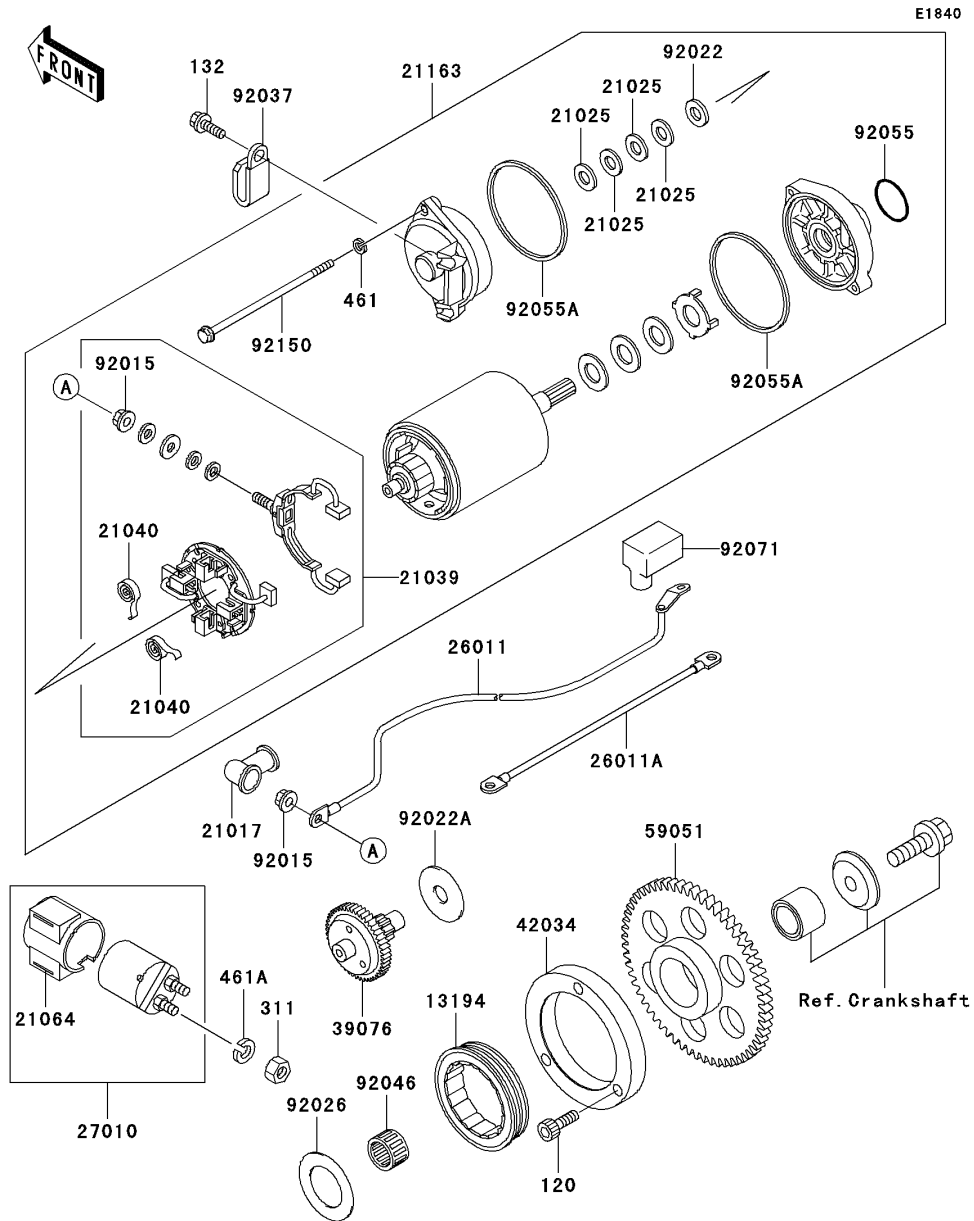

2003 Vulcan 750 PARTS DIAGRAM

Starter Motor

2003 Vulcan 750 PARTS LIST

Starter Motor

| ITEM NAME | PART NUMBER | QUANTITY |
|---|-------------|----------|
| BOLT-SOCKET,8X20 (Ref # 120) | 120Q0820 | 1 |
| BOLT-FLANGED-SMALL (Ref # 132) | 132J0625 | 1 |
| NUT-HEX,6MM (Ref # 311) | 311B0600 | 1 |
| WASHER-SPRING,5MM (Ref # 461) | 461F0500 | 1 |
| WASHER-SPRING,6MM (Ref # 461A) | 461F0600 | 1 |
| CLUTCH-ONEWAY (Ref # 13194) | 13194-1085 | 1 |
| GROMMET,STARTER TERMINAL (Ref # 21017) | 21017-017 | 1 |
| WASHER,9.1X18X0.2 (Ref # 21025) | 21025-011 | 1 |
| BRUSH,CARBON (Ref # 21039) | 21039-1053 | 1 |
| SPRING-BRUSH (Ref # 21040) | 21040-1003 | 1 |
| DAMPER,MAGNETIC SWITCH (Ref # 21064) | 21064-002 | 1 |
| STARTER-ELECTRIC (Ref # 21163) | 21163-1319 | 1 |
| WIRE-LEAD,STARTER MOTOR (Ref # 26011) | 26011-1276 | 1 |
| WIRE-LEAD,BATTERY GROUND (Ref # 26011A) | 26011-1320 | 1 |
| SWITCH,MAGNETIC (Ref # 27010) | 27010-1209 | 1 |
| LIMITER,STARTER IDLE GEAR (Ref # 39076) | 39076-1051 | 1 |
| COUPLING (Ref # 42034) | 42034-1143 | 1 |
| GEAR-SPUR,STARTER,63T (Ref # 59051) | 59051-1130 | 1 |
| NUT,STARTER MOTOR (Ref # 92015) | 92015-1476 | 1 |
| WASHER,9.1X18X0.8 (Ref # 92022) | 92022-1132 | 1 |
| WASHER,12.3X38X2.0 (Ref # 92022A) | 92022-1664 | 1 |
| SPACER,29.1X47.5X1.2 (Ref # 92026) | 92026-087 | 1 |
| CLAMP,L=45 (Ref # 92037) | 92037-1539 | 1 |
| BEARING-NEEDLE (Ref # 92046) | 92046-1137 | 1 |
| RING-O (Ref # 92055) | 92055-1276 | 1 |
| RING-O,STARTER MOTOR (Ref # 92055A) | 92055-1381 | 1 |
| GROMMET,TERMINAL (Ref # 92071) | 92071-1130 | 1 |
| BOLT,STARTER MOTOR (Ref # 92150) | 92150-1913 | 1 |