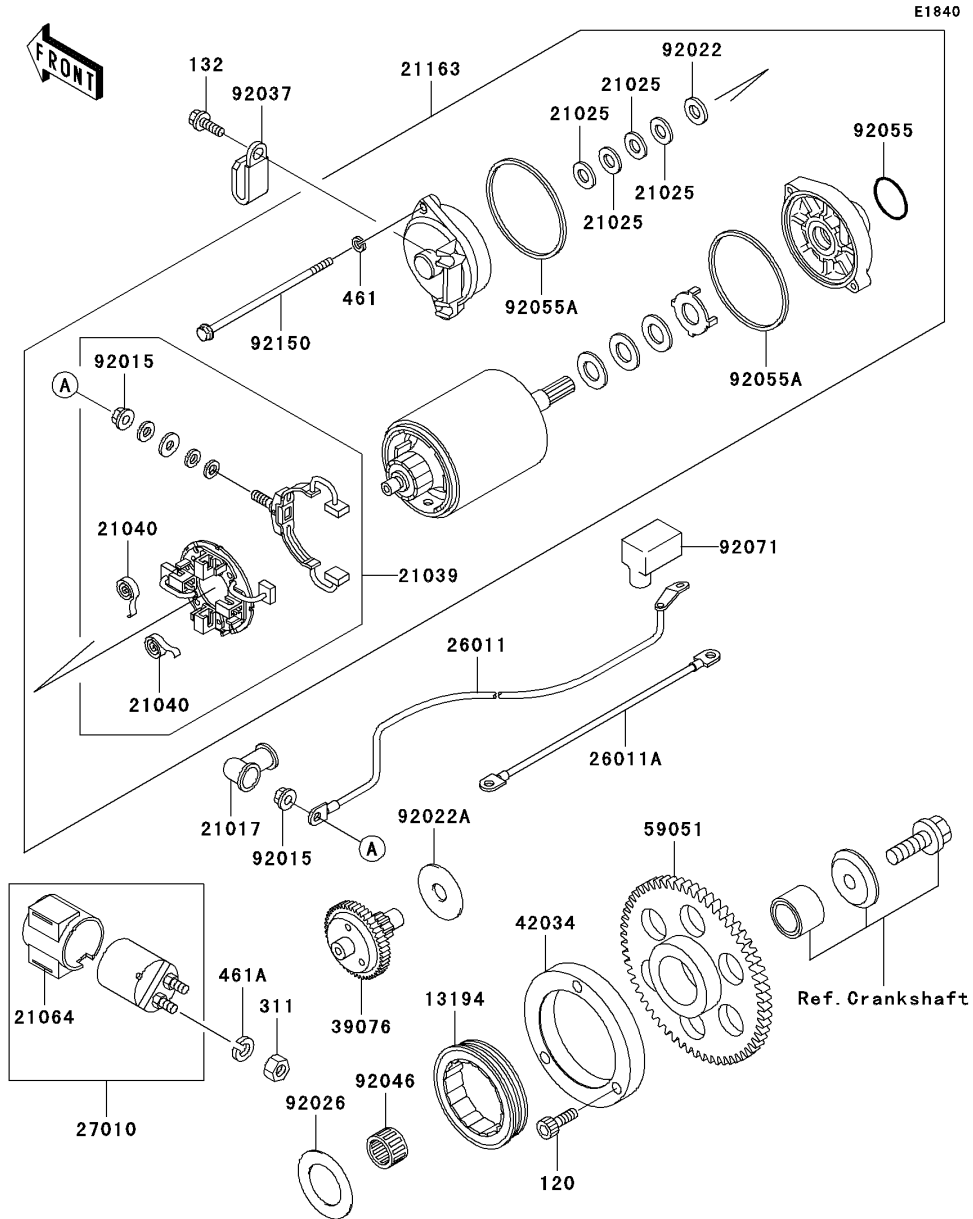

2003 Vulcan 750 PARTS DIAGRAM

Starter Motor

2003 Vulcan 750 PARTS LIST

Starter Motor

ITEM NAME	PART NUMBER	QUANTITY
BOLT-SOCKET,8X20 (Ref # 120)	120Q0820	3
BOLT-FLANGED-SMALL (Ref # 132)	132J0625	2
NUT-HEX,6MM (Ref # 311)	311B0600	2
WASHER-SPRING,5MM (Ref # 461)	461F0500	2
WASHER-SPRING,6MM (Ref # 461A)	461F0600	2
CLUTCH-ONEWAY (Ref # 13194)	13194-1085	1
GROMMET,STARTER TERMINAL (Ref # 21017)	21017-017	1
WASHER,9.1X18X0.2 (Ref # 21025)	21025-011	4
BRUSH,CARBON (Ref # 21039)	21039-1053	1
SPRING-BRUSH (Ref # 21040)	21040-1003	4
DAMPER,MAGNETIC SWITCH (Ref # 21064)	21064-002	1
STARTER-ELECTRIC (Ref # 21163)	21163-1319	1
WIRE-LEAD,STARTER MOTOR (Ref # 26011)	26011-1276	1
WIRE-LEAD,BATTERY GROUND (Ref # 26011A)	26011-1320	1
SWITCH,MAGNETIC (Ref # 27010)	27010-1209	1
LIMITER,STARTER IDLE GEAR (Ref # 39076)	39076-1051	1
COUPLING (Ref # 42034)	42034-1143	1
GEAR-SPUR,STARTER,63T (Ref # 59051)	59051-1130	1
NUT,STARTER MOTOR (Ref # 92015)	92015-1476	2
WASHER,9.1X18X0.8 (Ref # 92022)	92022-1132	1
WASHER,12.3X38X2.0 (Ref # 92022A)	92022-1664	1
SPACER,29.1X47.5X1.2 (Ref # 92026)	92026-087	1
CLAMP,L=45 (Ref # 92037)	92037-1539	1
BEARING-NEEDLE (Ref # 92046)	92046-1137	1
RING-O (Ref # 92055)	92055-1276	1
RING-O,STARTER MOTOR (Ref # 92055A)	92055-1381	2
GROMMET,TERMINAL (Ref # 92071)	92071-1130	1
BOLT,STARTER MOTOR (Ref # 92150)	92150-1913	2