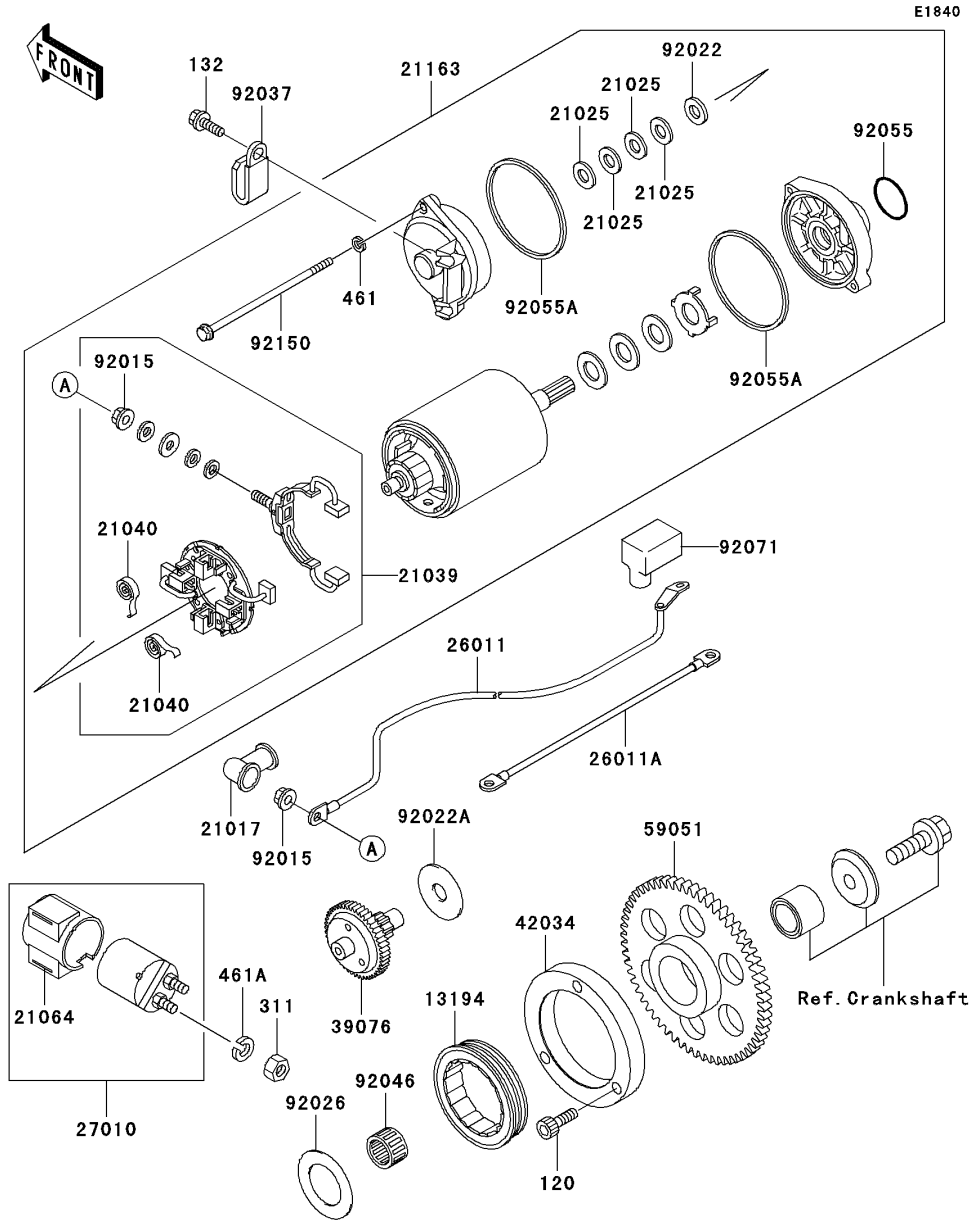

2003 Vulcan 750 PARTS DIAGRAM

Starter Motor

2003 Vulcan 750 PARTS LIST

Starter Motor

ITEM NAME	PART NUMBER	QUANTITY
BOLT-SOCKET,8X20 (Ref # 120)	120Q0820	3
BOLT-FLANGED-SMALL (Ref # 132)	132J0625	2
NUT-HEX,6MM (Ref # 311)	311B0600	2
WASHER-SPRING,5MM (Ref # 461)	461F0500	2
WASHER-SPRING,6MM (Ref # 461A)	461F0600	2
CLUTCH-ONEWAY (Ref # 13194)	13194-1085	1
GROMMET,STARTER TERMINAL (Ref # 21017)	21017-017	1
WASHER,9.1X18X0.2 (Ref # 21025)	21025-011	4
BRUSH,CARBON (Ref # 21039)	21039-1053	1
SPRING-BRUSH (Ref # 21040)	21040-1003	4
DAMPER,MAGNETIC SWITCH (Ref # 21064)	21064-002	1
STARTER-ELECTRIC (Ref # 21163)	21163-1319	1
WIRE-LEAD,STARTER MOTOR (Ref # 26011)	26011-1276	1
WIRE-LEAD,BATTERY GROUND (Ref # 26011A)	26011-1320	1
SWITCH,MAGNETIC (Ref # 27010)	27010-1209	1
LIMITER,STARTER IDLE GEAR (Ref # 39076)	39076-1051	1
COUPLING (Ref # 42034)	42034-1143	1
GEAR-SPUR,STARTER,63T (Ref # 59051)	59051-1130	1
NUT,STARTER MOTOR (Ref # 92015)	92015-1476	2
WASHER,9.1X18X0.8 (Ref # 92022)	92022-1132	1
WASHER,12.3X38X2.0 (Ref # 92022A)	92022-1664	1
SPACER,29.1X47.5X1.2 (Ref # 92026)	92026-087	1
CLAMP,L=45 (Ref # 92037)	92037-1539	1
BEARING-NEEDLE (Ref # 92046)	92046-1137	1
RING-O (Ref # 92055)	92055-1276	1
RING-O,STARTER MOTOR (Ref # 92055A)	92055-1381	2
GROMMET,TERMINAL (Ref # 92071)	92071-1130	1
BOLT,STARTER MOTOR (Ref # 92150)	92150-1913	2