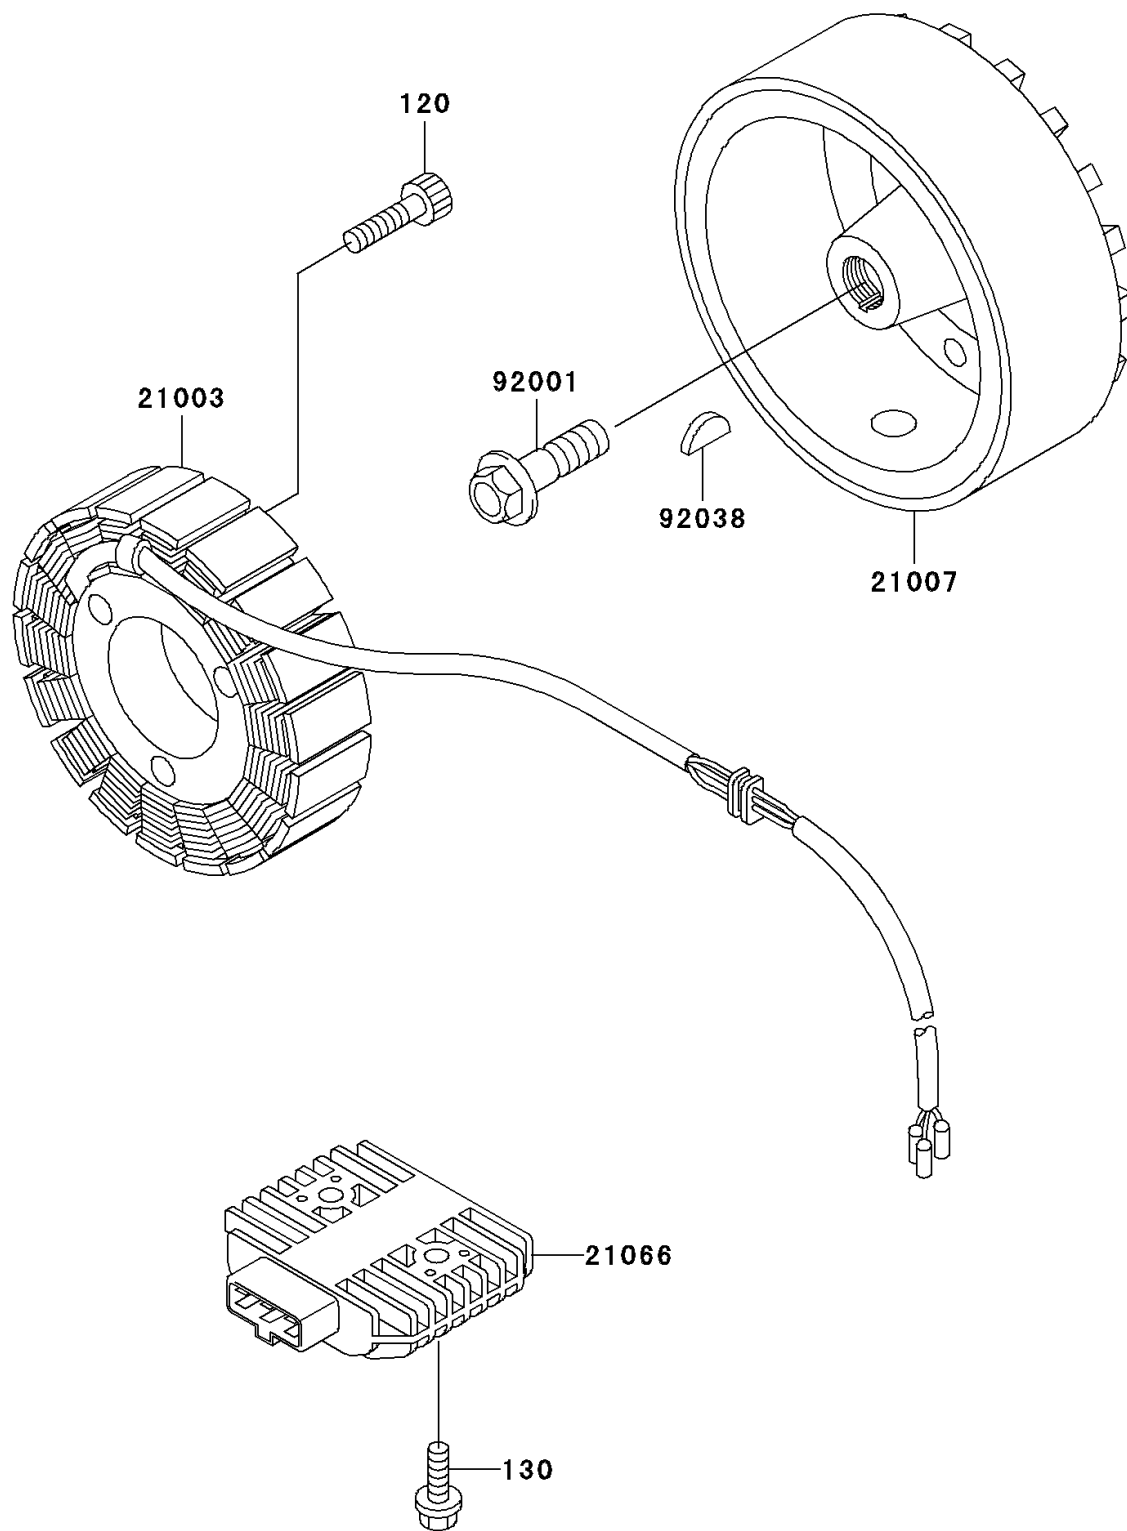

2003 Vulcan 750 PARTS DIAGRAM

Generator

E1810

2003 Vulcan 750 PARTS LIST

Generator

ITEM NAME	PART NUMBER	QUANTITY
BOLT-SOCKET,6X35 (Ref # 120)	120P0635	1
BOLT-FLANGED,6X20 (Ref # 130)	130B0620	1
STATOR (Ref # 21003)	21003-1118	1
ROTOR (Ref # 21007)	21007-1127	1
REGULATOR-VOLTAGE (Ref # 21066)	21066-1089	1
BOLT,FLANGED,12X40 (Ref # 92001)	92001-1146	1
KEY,WOODRUFF (Ref # 92038)	92038-001	1