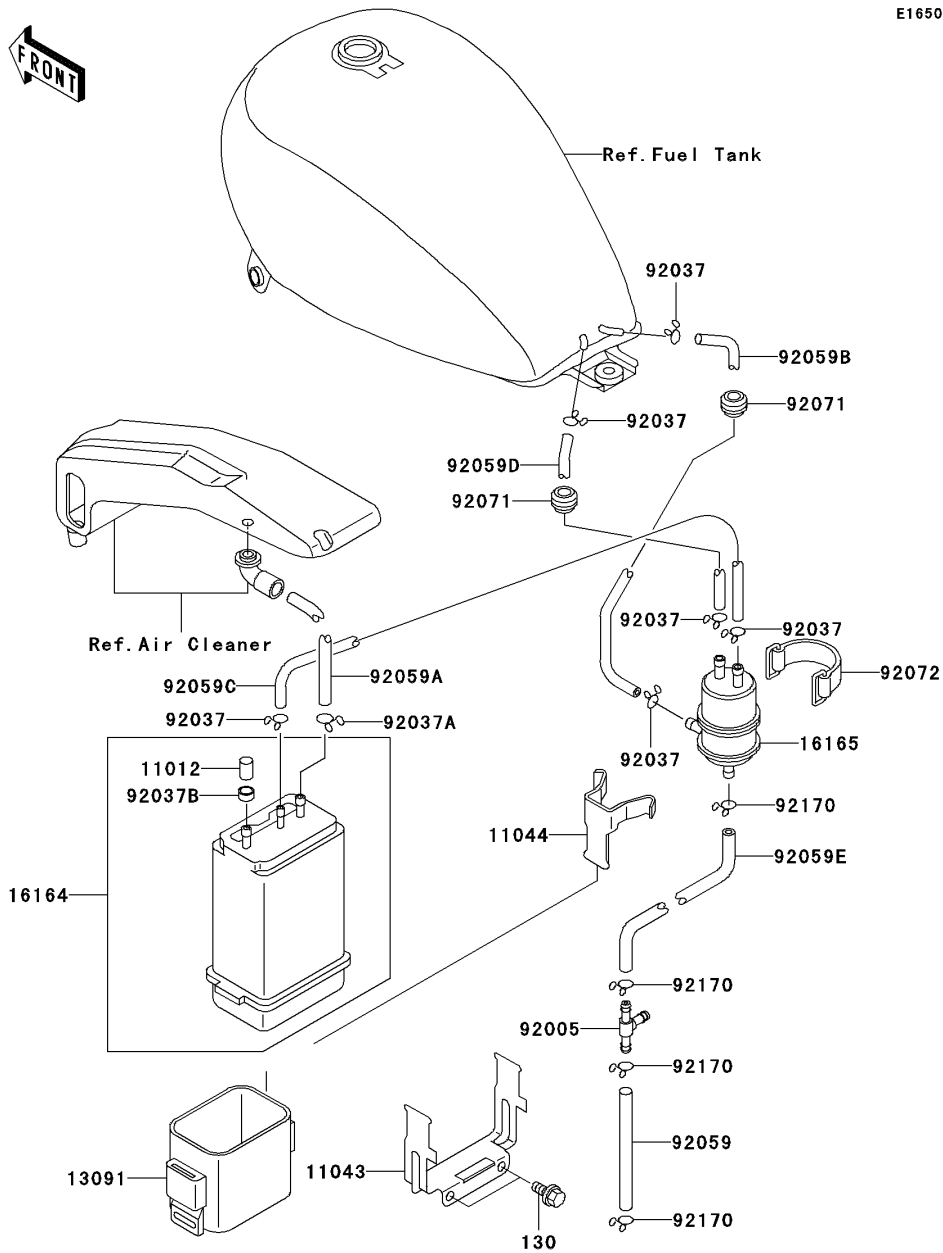

2003 Vulcan 750 PARTS DIAGRAM

Fuel Evaporative System(CA)

E1650

2003 Vulcan 750 PARTS LIST

Fuel Evaporative System(CA)

ITEM NAME	PART NUMBER	QUANTITY
CAP,CANISTER (Ref # 11012)	11012-1388	1
BRACKET,CANISTER (Ref # 11043)	11043-1168	1
BRACKET,CANISTER (Ref # 11044)	11044-1056	1
HOLDER,CANISTER (Ref # 13091)	13091-1343	1
CANISTER (Ref # 16164)	16164-1054	1
SEPARATOR (Ref # 16165)	16165-1001	1
FITTING,TUBE,T-TYPE (Ref # 92005)	92005-1017	1
CLAMP,TUBE (Ref # 92037)	92037-010	1
CLAMP,HOSE (Ref # 92037A)	92037-1104	1
CLAMP,CANISTER (Ref # 92037B)	92037-1512	1
TUBE,4X9X110 (Ref # 92059)	92059-1131	1
TUBE,7X12X540,GREEN (Ref # 92059A)	92059-1415	1
TUBE,5X8X470,RED (Ref # 92059B)	92059-1564	1
TUBE,5X8X230,BLUE (Ref # 92059C)	92059-1566	1
TUBE,5X8X400,BLUE (Ref # 92059D)	92059-1567	1
BOLT-FLANGED,6X12 (Ref # 130)	130C0612	1
TUBE,4X9X420,WHITE (Ref # 92059E)	92059-1568	1
GROMMET,10MM (Ref # 92071)	92071-019	1
BAND,L=50 (Ref # 92072)	92072-1419	1
CLAMP (Ref # 92170)	92170-1450	1