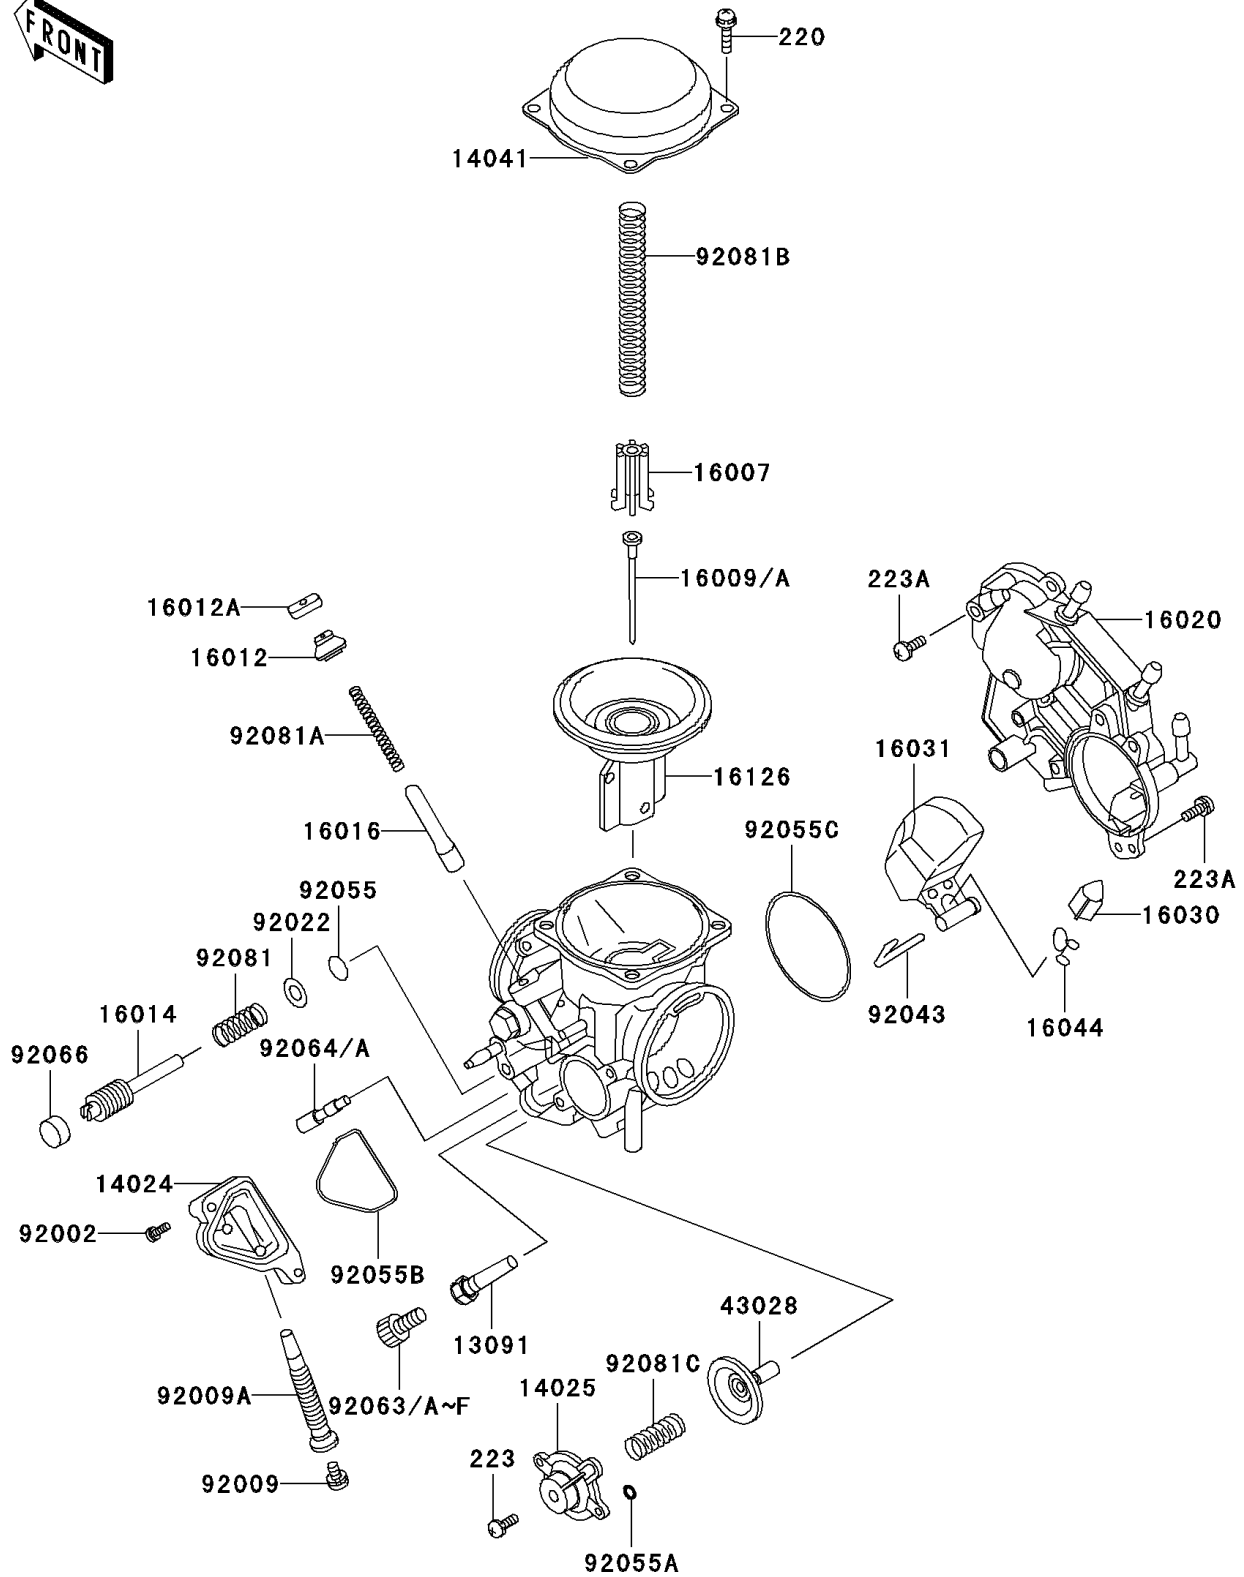

2003 Vulcan 750 PARTS DIAGRAM

Carburetor Parts

E1612