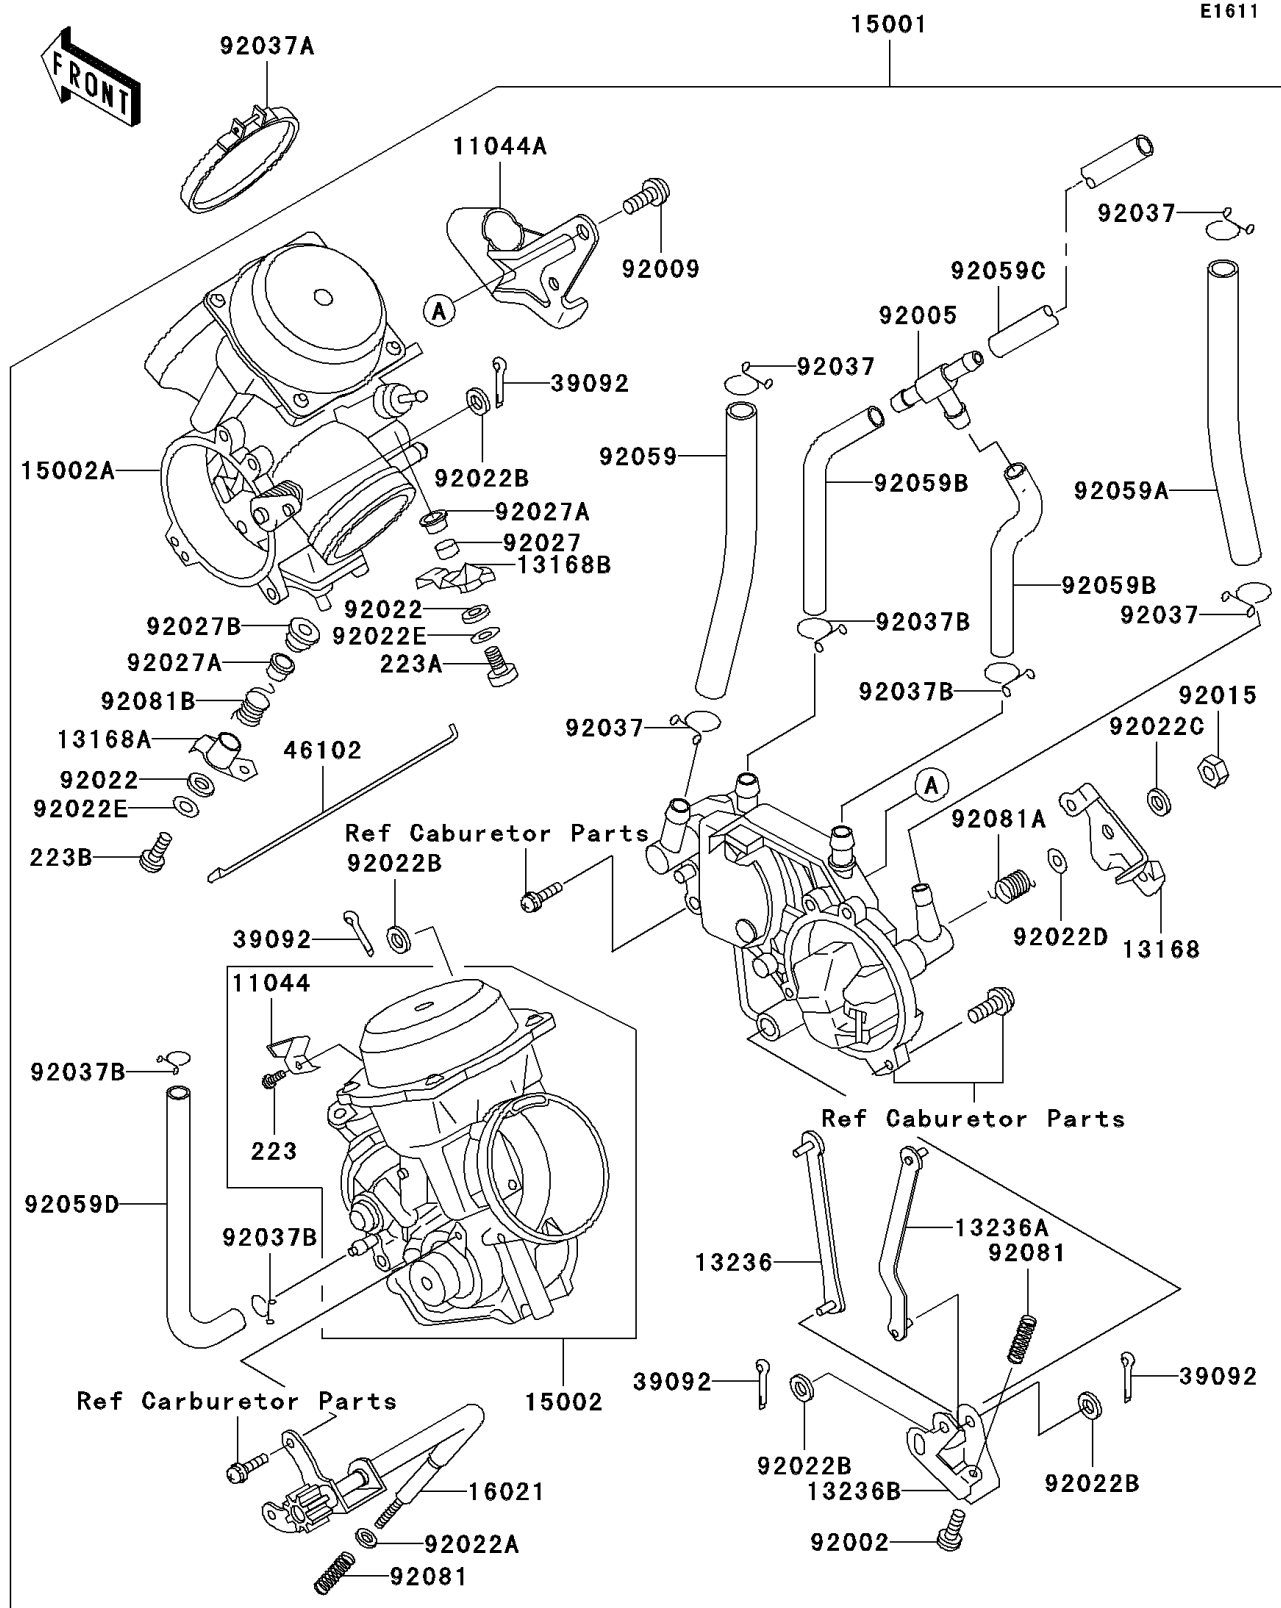

2003 Vulcan 750 PARTS DIAGRAM

Carburetor

2003 Vulcan 750 PARTS LIST

Carburetor

ITEM NAME	PART NUMBER	QUANTITY
SCREW-PAN-WS-CROS (Ref # 223)	223D0408	1
SCREW-PAN-WS-CROS (Ref # 223A)	223D0414	1
BRACKET (Ref # 11044)	11044-1152	1
BRACKET,THROTTLE CABLE (Ref # 11044A)	11044-1351	1
LEVER,THROTTLE (Ref # 13168)	13168-1262	1
LEVER,PLUNGER,FR (Ref # 13168A)	13168-1275	1
LEVER,PLUNGER,RR (Ref # 13168B)	13168-1276	1
LEVER-COMP,FR (Ref # 13236)	13236-1130	1
LEVER-COMP,RR (Ref # 13236A)	13236-1131	1
LEVER-COMP,THROTTLE (Ref # 13236B)	13236-1132	1
CARBURETOR-ASSY (Ref # 15001)	15001-1306	1
CARBURETOR,FR (Ref # 15002)	15002-1394	1
CARBURETOR,RR (Ref # 15002A)	15002-1395	1
SCREW-THROTTLE STOP (Ref # 16021)	16021-1112	1
PIN-HAIR (Ref # 39092)	39092-1051	1
ROD,STARTER (Ref # 46102)	46102-1141	1
BOLT,THROTTLE ADJUST (Ref # 92002)	92002-1556	1
FITTING,T-TYPE (Ref # 92005)	92005-1135	1
SCREW,5X10 (Ref # 92009)	92009-1365	1
NUT,LOCK (Ref # 92015)	92015-1526	1
WASHER,6.1X11X0.8,POLYACETAL (Ref # 92022)	92022-1199	1
WASHER,PLAIN,STOP SPRING (Ref # 92022A)	92022-1480	1
WASHER,3.1X8X0.5,POLYACETAL (Ref # 92022B)	92022-1676	1
WASHER,SPRING (Ref # 92022C)	92022-1708	1
WASHER,8X16X1.1 (Ref # 92022D)	92022-1709	1
WASHER,4X10X1.5 (Ref # 92022E)	92022-1721	1
COLLAR (Ref # 92027)	92027-1917	1
COLLAR (Ref # 92027A)	92027-1918	1
COLLAR (Ref # 92027B)	92027-1919	1

2003 Vulcan 750 PARTS LIST

Carburetor

ITEM NAME	PART NUMBER	QUANTITY
CLAMP,FUEL HOSE (Ref # 92037)	92037-1158	1
CLAMP (Ref # 92037A)	92037-1637	1
CLAMP,TUBE (Ref # 92037B)	92037-1682	1
TUBE,FUEL,7.3X12.5X200 (Ref # 92059)	92059-1029	1
TUBE,7.3X12.5X260 (Ref # 92059A)	92059-1492	1
TUBE,7X11X55 (Ref # 92059B)	92059-1612	1
TUBE,7X11X260 (Ref # 92059C)	92059-1613	1
TUBE,5.3X10.5X100 (Ref # 92059D)	92059-1623	1
SPRING,THROTTLE STOP SCREW (Ref # 92081)	92081-1617	1
SPRING,THROTTLE LEVER (Ref # 92081A)	92081-1841	1
SPRING,PLUNGER LEVER (Ref # 92081B)	92081-1842	1
SCREW-PAN-WS-CROS (Ref # 223B)	223D0420	1