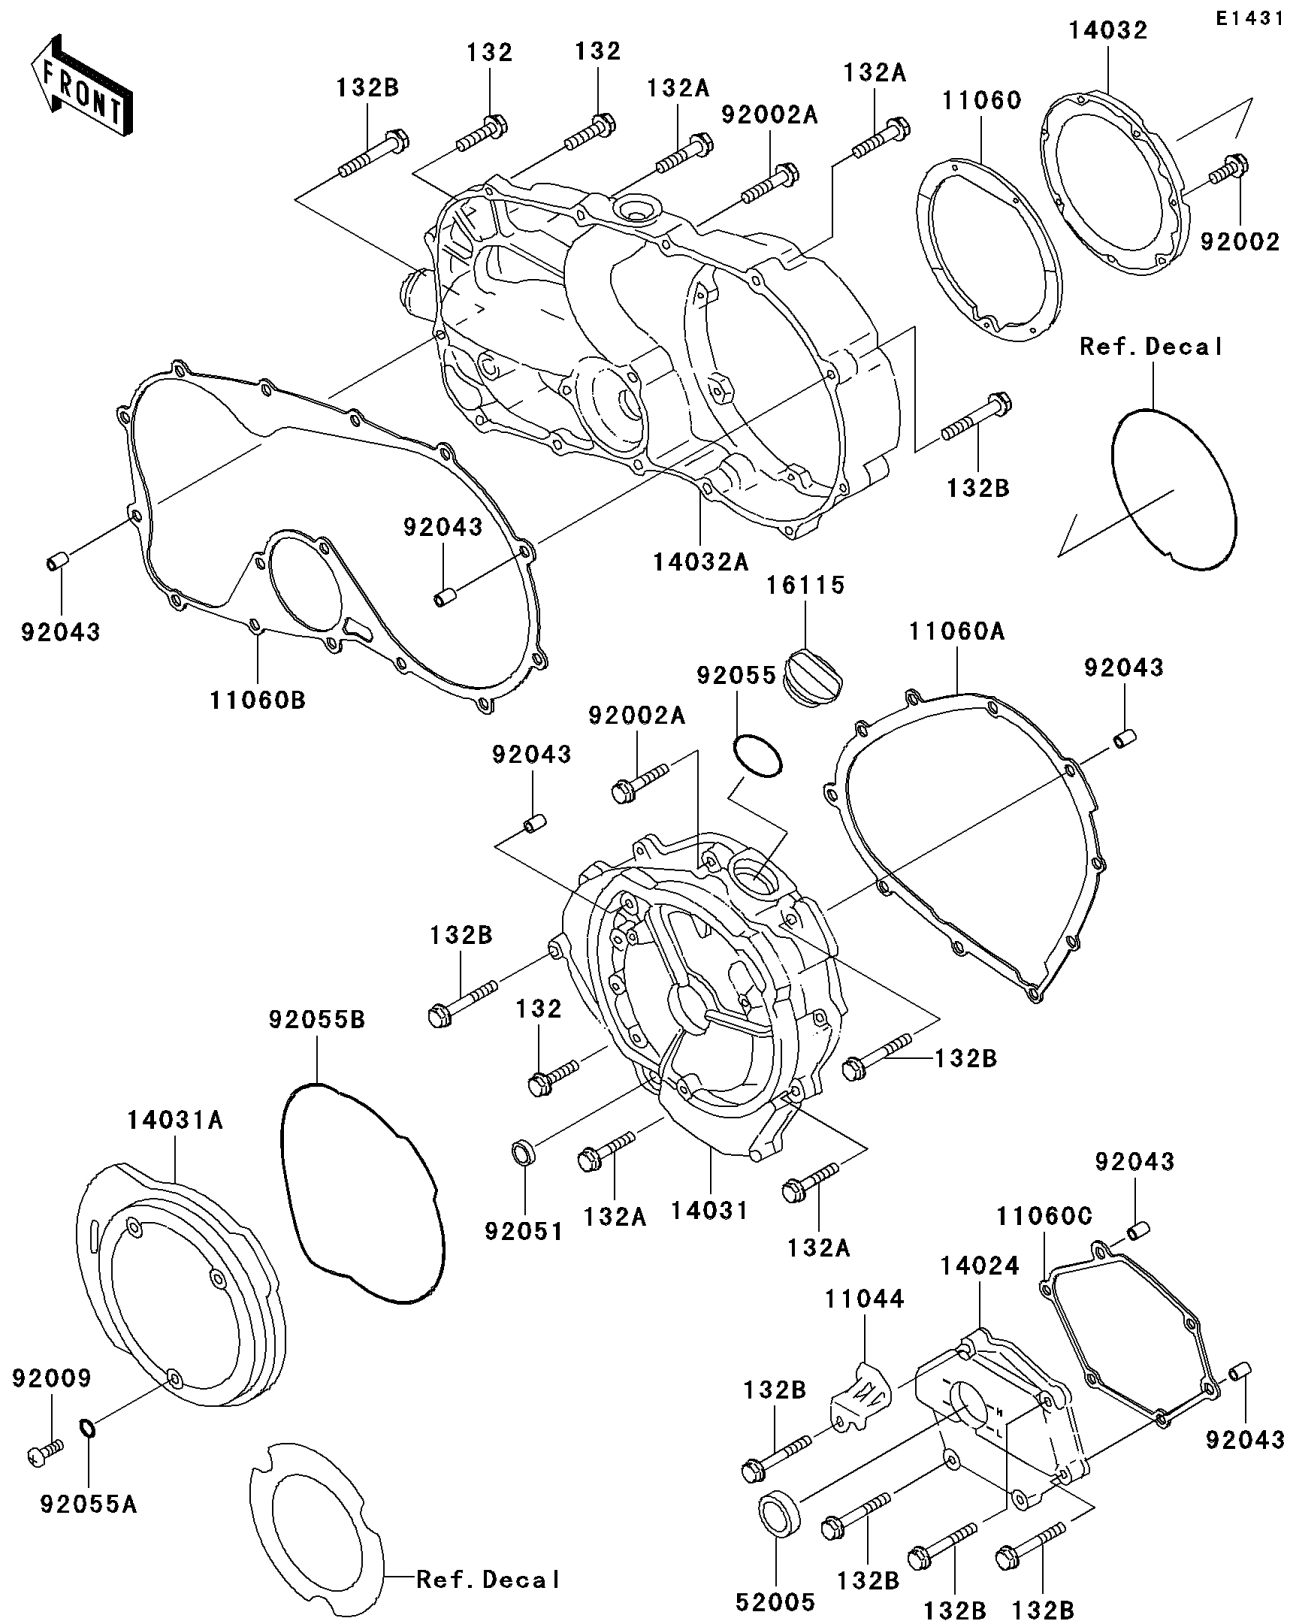

2003 Vulcan 750 PARTS DIAGRAM

Engine Cover(s)

2003 Vulcan 750 PARTS LIST

Engine Cover(s)

ITEM NAME	PART NUMBER	QUANTITY
BOLT-FLANGED-SMALL (Ref # 132)	132E0625	1
BOLT-FLANGED-SMALL (Ref # 132A)	132E0630	1
BOLT-FLANGED-SMALL (Ref # 132B)	132E0640	1
BRACKET,LEAD WIRE (Ref # 11044)	11044-1474	1
GASKET,CLUTCH OUTSIDE COVER (Ref # 11060)	11060-1088	1
GASKET,GENERATOR COVER (Ref # 11060A)	11060-1089	1
GASKET,CLUTCH COVER (Ref # 11060B)	11060-1090	1
GASKET,TRANSMISSION COVER (Ref # 11060C)	11060-1091	1
COVER,TRANSMISSION (Ref # 14024)	14024-1175	1
COVER-GENERATOR (Ref # 14031)	14031-1187	1
COVER-GENERATOR,OUTSIDE (Ref # 14031A)	14031-1188	1
COVER-CLUTCH,OUTSIDE (Ref # 14032)	14032-1207	1
COVER-CLUTCH (Ref # 14032A)	14032-1211	1
CAP-OIL FILLER (Ref # 16115)	16115-1055	1
GAUGE,OIL LEVEL (Ref # 52005)	52005-1009	1
BOLT,FLANGED,6X16 (Ref # 92002)	92002-1439	1
BOLT,6X30 (Ref # 92002A)	92002-1622	1
SCREW (Ref # 92009)	92009-1715	1
PIN,6.2X8X14 (Ref # 92043)	92043-1263	1
SEAL-OIL,TB13225.5 (Ref # 92051)	92051-005	1
RING-O,31.7X2.4 (Ref # 92055)	92055-049	1
RING-O,5.28X1.78 (Ref # 92055A)	92055-109	1
RING-O,GENERATOR COVER (Ref # 92055B)	92055-1319	1