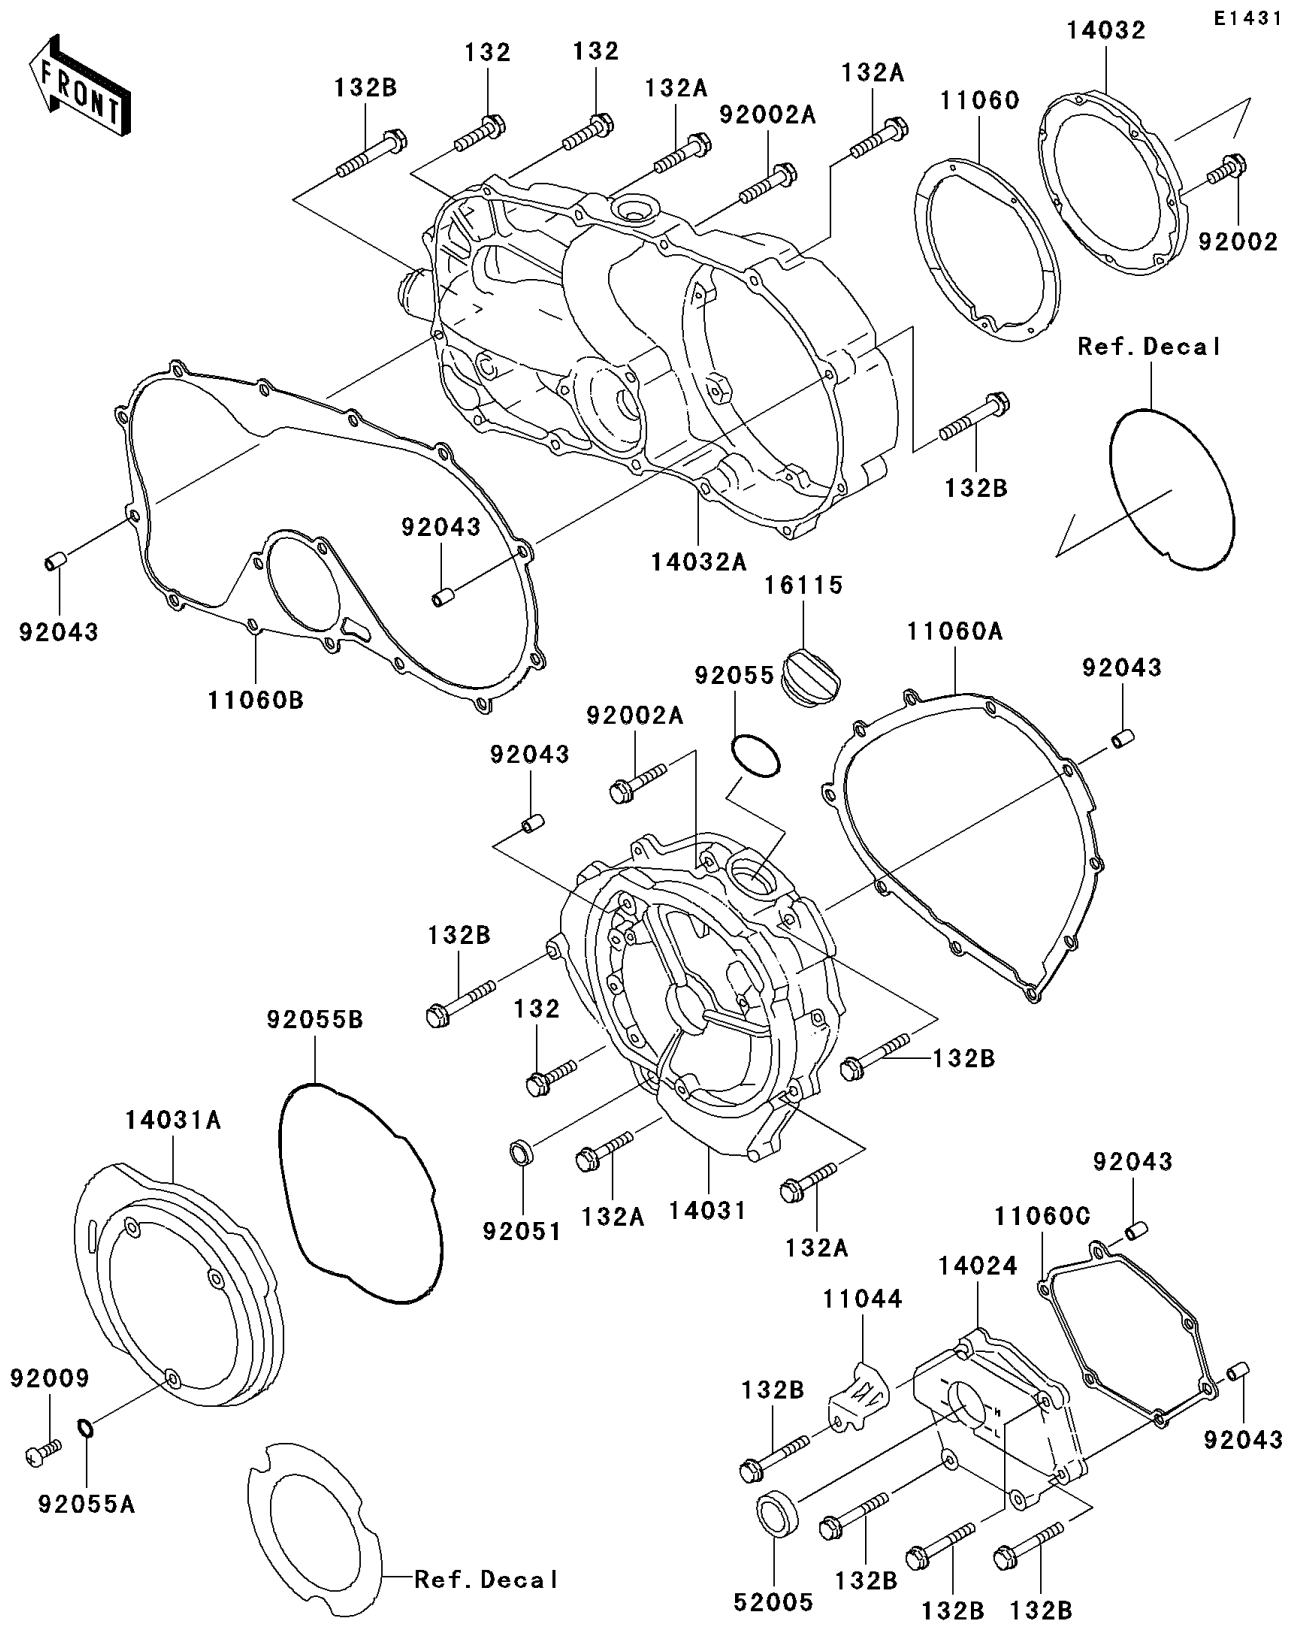

2003 Vulcan 750 PARTS DIAGRAM

Engine Cover(s)

2003 Vulcan 750 PARTS LIST

Engine Cover(s)

ITEM NAME	PART NUMBER	QUANTITY
BOLT-FLANGED-SMALL (Ref # 132)	132E0625	5
BOLT-FLANGED-SMALL (Ref # 132A)	132E0630	16
BOLT-FLANGED-SMALL (Ref # 132B)	132E0640	8
BRACKET,LEAD WIRE (Ref # 11044)	11044-1474	1
GASKET,CLUTCH OUTSIDE COVER (Ref # 11060)	11060-1088	1
GASKET,GENERATOR COVER (Ref # 11060A)	11060-1089	1
GASKET,CLUTCH COVER (Ref # 11060B)	11060-1090	1
GASKET,TRANSMISSION COVER (Ref # 11060C)	11060-1091	1
COVER,TRANSMISSION (Ref # 14024)	14024-1175	1
COVER-GENERATOR (Ref # 14031)	14031-1187	1
COVER-GENERATOR,OUTSIDE (Ref # 14031A)	14031-1188	1
COVER-CLUTCH,OUTSIDE (Ref # 14032)	14032-1207	1
COVER-CLUTCH (Ref # 14032A)	14032-1211	1
CAP-OIL FILLER (Ref # 16115)	16115-1055	1
GAUGE,OIL LEVEL (Ref # 52005)	52005-1009	1
BOLT,FLANGED,6X16 (Ref # 92002)	92002-1439	7
BOLT,6X30 (Ref # 92002A)	92002-1622	2
SCREW (Ref # 92009)	92009-1715	3
PIN,6.2X8X14 (Ref # 92043)	92043-1263	6
SEAL-OIL,TB13225.5 (Ref # 92051)	92051-005	1
RING-O,31.7X2.4 (Ref # 92055)	92055-049	1
RING-O,5.28X1.78 (Ref # 92055A)	92055-109	3
RING-O,GENERATOR COVER (Ref # 92055B)	92055-1319	1