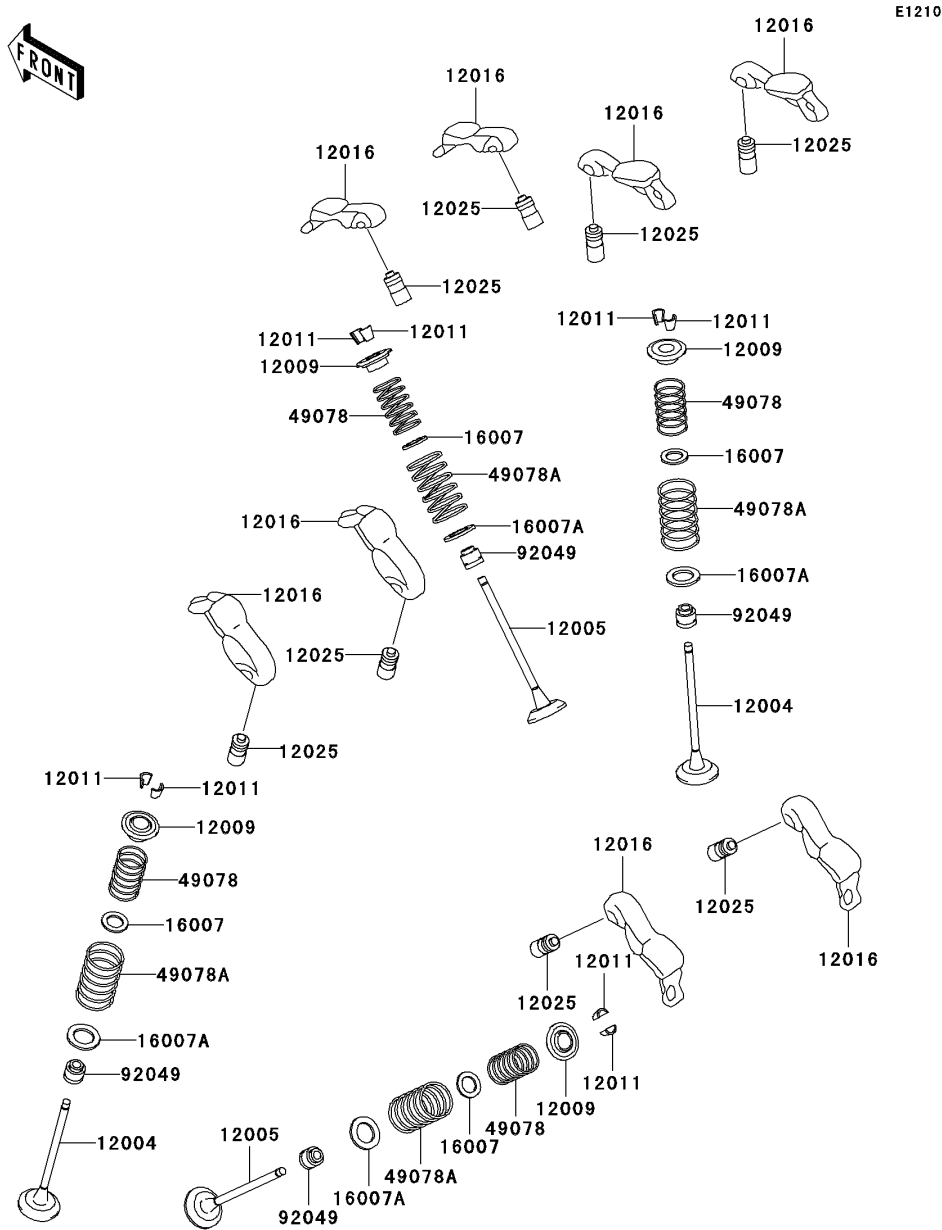

2003 Vulcan 750 PARTS DIAGRAM

Valve(s)

E1210

2003 Vulcan 750 PARTS LIST

Valve(s)

ITEM NAME	PART NUMBER	QUANTITY
VALVE-INTAKE (Ref # 12004)	12004-1061	4
VALVE-EXHAUST (Ref # 12005)	12005-1064	4
RETAINER-VALVE SPRING (Ref # 12009)	12009-1054	8
COLLET (Ref # 12011)	12011-1003	16
ARM-ROCKER (Ref # 12016)	12016-1053	8
ADJUSTER-LASH (Ref # 12025)	12025-1052	8
SEAT-SPRING,12.1X16.2X0.5 (Ref # 16007)	16007-1177	8
SEAT-SPRING,17.5X23.8X0.5 (Ref # 16007A)	16007-1178	8
SPRING-ENGINE VALVE,INNER (Ref # 49078)	49078-1058	8
SPRING-ENGINE VALVE,OUTER (Ref # 49078A)	49078-1059	8
SEAL-OIL,RVC2-5.5X8.5X8.3 (Ref # 92049)	92049-1062	8