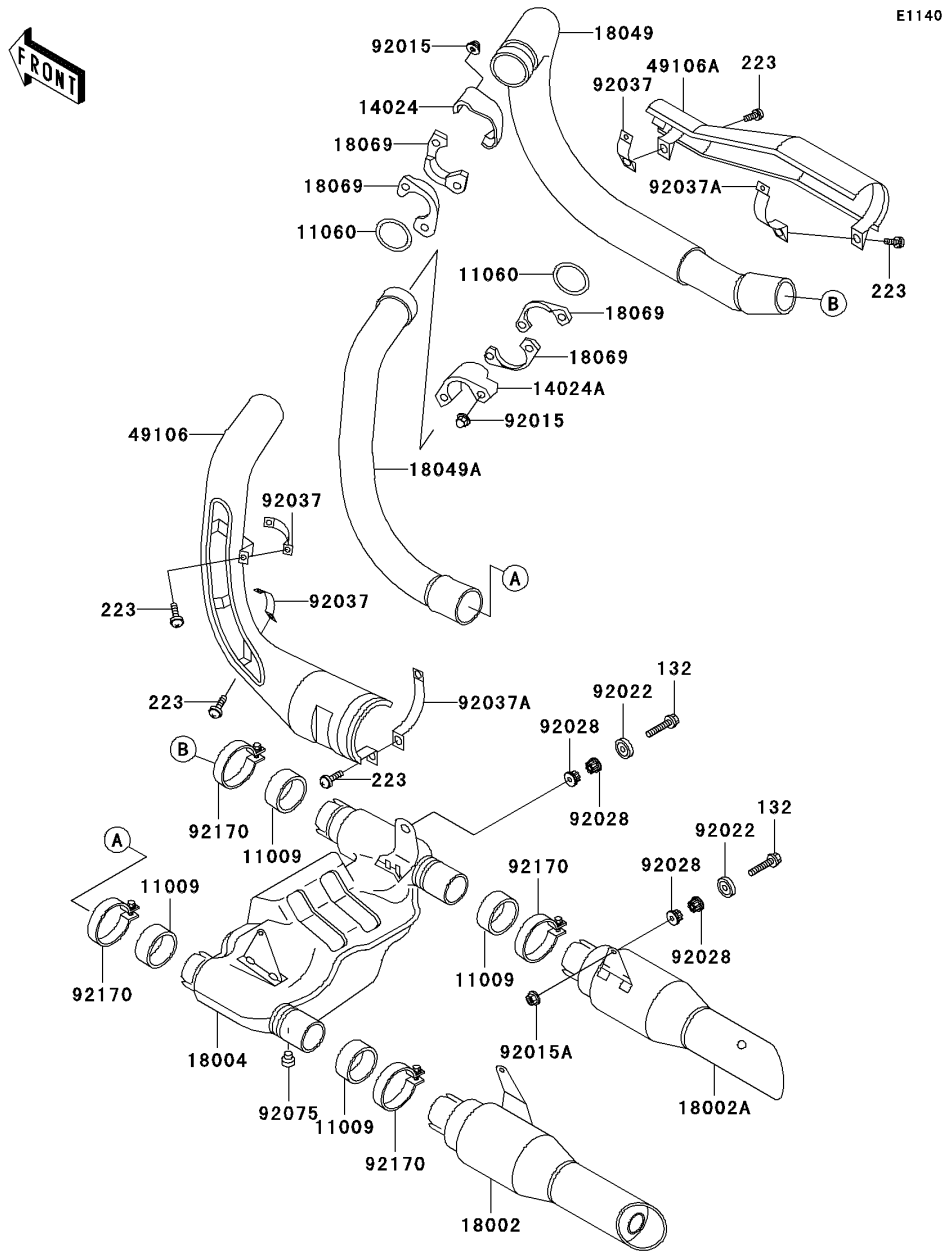

## 2003 Vulcan 750 PARTS DIAGRAM

Muffler(s)

## 2003 Vulcan 750 PARTS LIST

Muffler(s)

ITEM NAME	PART NUMBER	QUANTITY
BOLT-FLANGED-SMALL (Ref # 132)	132E0840	1
SCREW-PAN-WS-CROS (Ref # 223)	223X0620	1
GASKET,EXHAUST PIPE CONNECTING (Ref # 11009)	11009-1666	1
GASKET,EXHAUST PIPE (Ref # 11060)	11060-1119	1
COVER,FR (Ref # 14024)	14024-1091	1
COVER,RR (Ref # 14024A)	14024-1092	1
BODY-COMP-MUFFLER,LH (Ref # 18002)	18002-1701	1
BODY-COMP-MUFFLER,RH (Ref # 18002A)	18002-1702	1
CHAMBER-PREMUFFLER (Ref # 18004)	18004-1055	1
PIPE-EXHAUST,FR (Ref # 18049)	18049-1373	1
PIPE-EXHAUST,RR (Ref # 18049A)	18049-1374	1
HOLDER-EXHAUST PIPE (Ref # 18069)	18069-1061	1
COVER-MUFFLER,LH (Ref # 49106)	49106-1053	1
COVER-MUFFLER,RH (Ref # 49106A)	49106-1054	1
NUT,CAP,8MM (Ref # 92015)	92015-1371	1
NUT,FLANGED,8MM (Ref # 92015A)	92015-1933	1
WASHER,CAP TYPE (Ref # 92022)	92022-1638	1
BUSHING,MUFFLER (Ref # 92028)	92028-1746	1
CLAMP,EXHAUST PIPE COVER (Ref # 92037)	92037-1613	1
CLAMP,MUFFLER COVER (Ref # 92037A)	92037-1615	1
DAMPER (Ref # 92075)	92075-005	1
CLAMP,52MM (Ref # 92170)	92170-1446	1