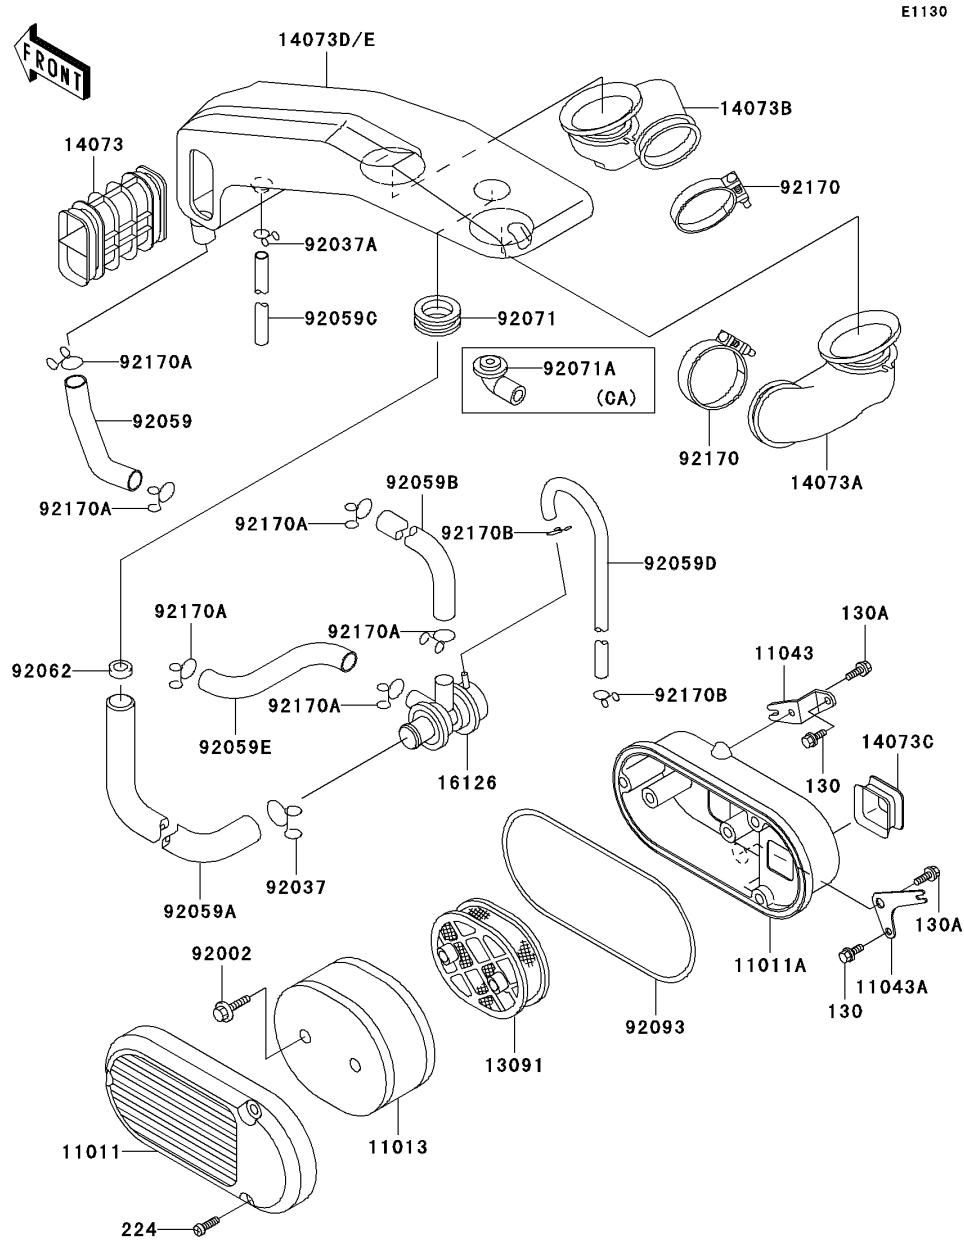

2003 Vulcan 750 PARTS DIAGRAM

Air Cleaner

2003 Vulcan 750 PARTS LIST

Air Cleaner

ITEM NAME	PART NUMBER	QUANTITY
BOLT-FLANGED,6X10,BLACK (Ref # 130)	130C0610	1
BOLT-FLANGED,6X12 (Ref # 130A)	130C0612	1
SCREW-PAN-WP-CROS (Ref # 224)	224C0630	1
CASE-AIR FILTER,OUTSIDE (Ref # 11011)	11011-1181	1
CASE-AIR FILTER,INSIDE (Ref # 11011A)	11011-1225	1
ELEMENT-AIR FILTER (Ref # 11013)	11013-1122	1
BRACKET,AIR FILTER CASE (Ref # 11043)	11043-1181	1
BRACKET,AIR FILTER CASE (Ref # 11043A)	11043-1975	1
HOLDER,ELEMENT (Ref # 13091)	13091-1345	1
DUCT,AIR FILTER (Ref # 14073)	14073-1197	1
DUCT,FR,CARBURATOR (Ref # 14073A)	14073-1199	1
DUCT,RR,CARBURATOR (Ref # 14073B)	14073-1200	1
DUCT,INLET (Ref # 14073C)	14073-1209	1
VALVE,AIR SWITCH (Ref # 16126)	16126-1139	1
BOLT,6X25 (Ref # 92002)	92002-1137	1
CLAMP,TUBE (Ref # 92037)	92037-1076	1
CLAMP,TUBE (Ref # 92037A)	92037-147	1
TUBE,15X20X116 (Ref # 92059)	92059-1512	1
TUBE,19X25X600 (Ref # 92059A)	92059-1537	1
TUBE (Ref # 92059B)	92059-1587	1
TUBE (Ref # 92059C)	92059-1603	1
TUBE,4X9X330 (Ref # 92059D)	92059-1617	1
TUBE (Ref # 92059E)	92059-1618	1
NOZZLE,7X20.3X10 (Ref # 92062)	92062-1061	1
GROMMET,AIR FILTER (Ref # 92071)	92071-1013	1
SEAL,AIR FILTER (Ref # 92093)	92093-1177	1
CLAMP (Ref # 92170)	92170-1444	1
CLAMP,TUBE (Ref # 92170A)	92170-1445	1
CLAMP (Ref # 92170B)	92170-1450	1

2003 Vulcan 750 PARTS LIST

Air Cleaner

ITEM NAME	PART NUMBER	QUANTITY
DUCT,MAIN (Ref # 14073D)	14073-1281	1
DUCT,MAIN (Ref # 14073E)	14073-1282	1
GROMMET,AIR FILTER (Ref # 92071A)	92071-1114	1