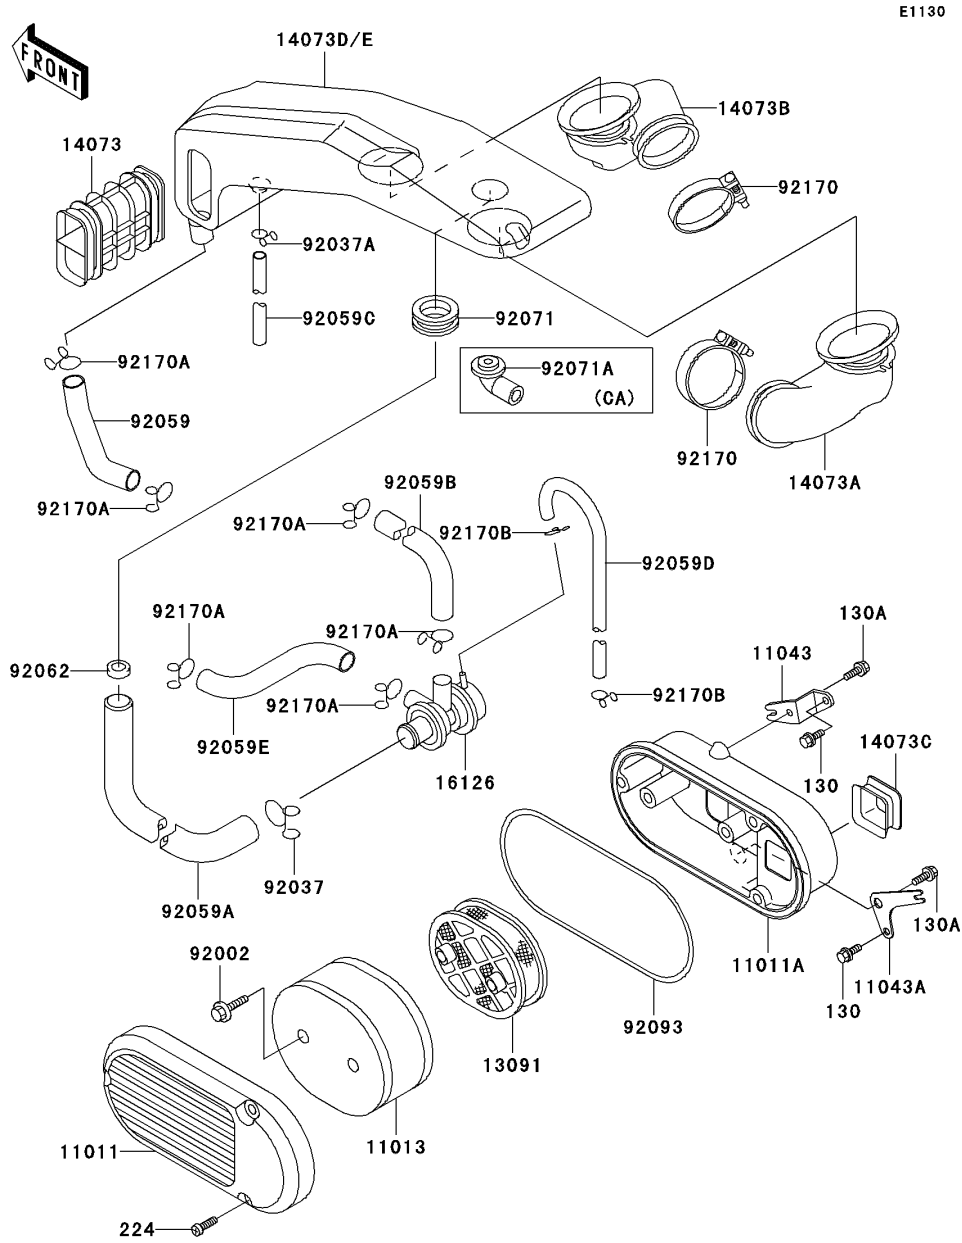

2000 Vulcan 750 PARTS DIAGRAM

Air Cleaner

E1130

2000 Vulcan 750 PARTS LIST

Air Cleaner

ITEM NAME	PART NUMBER	QUANTITY
BOLT-FLANGED,6X10,BLACK (Ref # 130)	130C0610	4
BOLT-FLANGED,6X12 (Ref # 130A)	130C0612	4
SCREW-PAN-WP-CROS (Ref # 224)	224C0630	6
CASE-AIR FILTER,OUTSIDE (Ref # 11011)	11011-1181	2
CASE-AIR FILTER,INSIDE (Ref # 11011A)	11011-1225	2
ELEMENT-AIR FILTER (Ref # 11013)	11013-1122	2
BRACKET,AIR FILTER CASE (Ref # 11043)	11043-1181	2
BRACKET,AIR FILTER CASE (Ref # 11043A)	11043-1975	2
HOLDER,ELEMENT (Ref # 13091)	13091-1345	2
DUCT,AIR FILTER (Ref # 14073)	14073-1197	2
DUCT,FR,CARBURATOR (Ref # 14073A)	14073-1199	1
DUCT,RR,CARBURATOR (Ref # 14073B)	14073-1200	1
DUCT,INLET (Ref # 14073C)	14073-1209	2
VALVE,AIR SWITCH (Ref # 16126)	16126-1139	1
BOLT,6X25 (Ref # 92002)	92002-1137	4
CLAMP,TUBE (Ref # 92037)	92037-1076	1
CLAMP,TUBE (Ref # 92037A)	92037-147	1
TUBE,15X20X116 (Ref # 92059)	92059-1512	1
TUBE,19X25X600 (Ref # 92059A)	92059-1537	1
TUBE (Ref # 92059B)	92059-1587	1
TUBE (Ref # 92059C)	92059-1603	1
TUBE,4X9X330 (Ref # 92059D)	92059-1617	1
TUBE (Ref # 92059E)	92059-1618	1
NOZZLE,7X20.3X10 (Ref # 92062)	92062-1061	1
GROMMET,AIR FILTER (Ref # 92071)	92071-1013	1
SEAL,AIR FILTER (Ref # 92093)	92093-1177	2
CLAMP (Ref # 92170)	92170-1444	2
CLAMP,TUBE (Ref # 92170A)	92170-1445	6
CLAMP (Ref # 92170B)	92170-1450	2

2000 Vulcan 750 PARTS LIST

Air Cleaner

ITEM NAME	PART NUMBER	QUANTITY
DUCT,MAIN (Ref # 14073D)	14073-1281	1
DUCT,MAIN (Ref # 14073E)	14073-1282	1
GROMMET,AIR FILTER (Ref # 92071A)	92071-1114	1