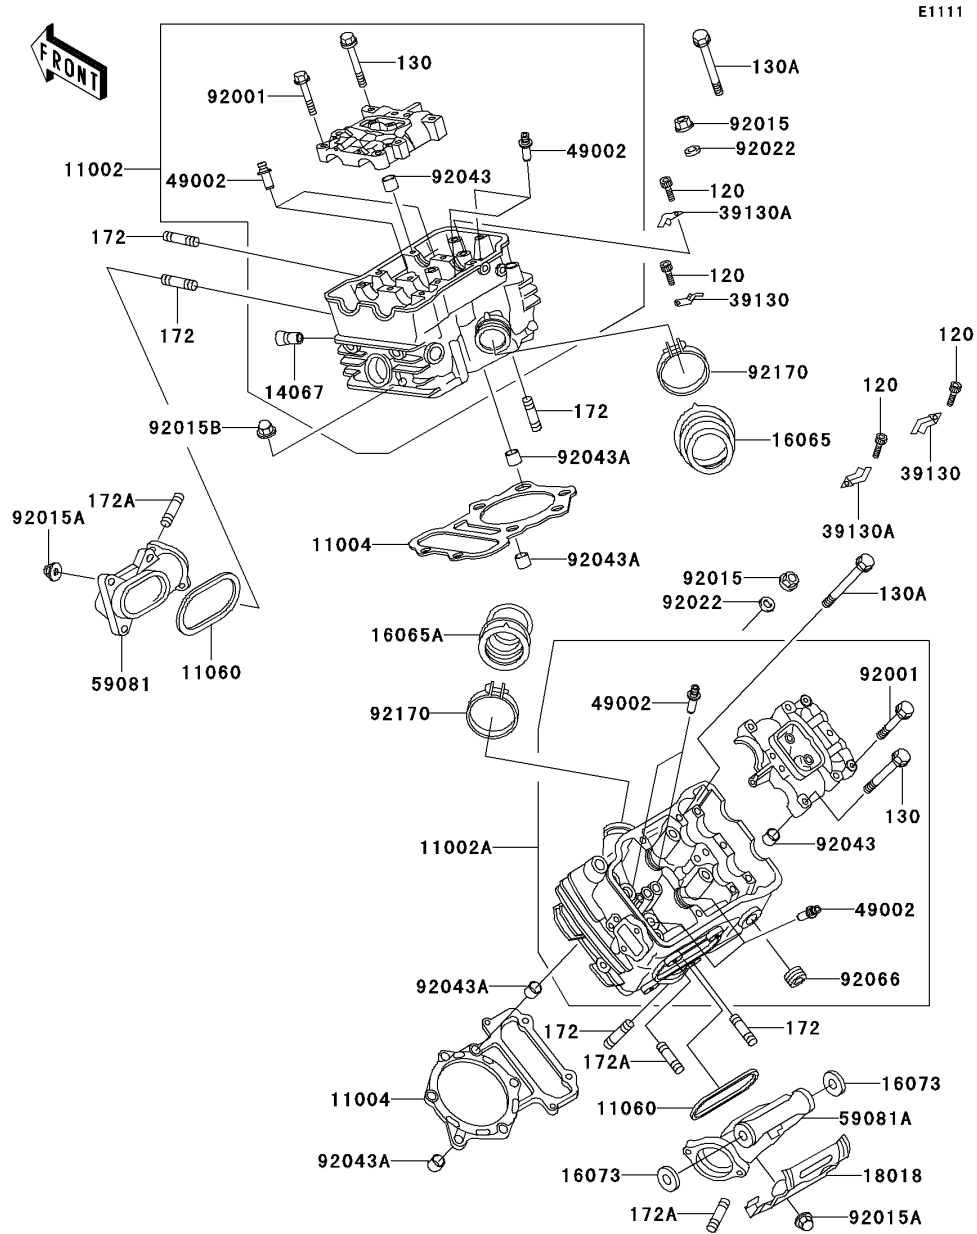

## 2003 Vulcan 750 PARTS DIAGRAM

Cylinder Head

## 2003 Vulcan 750 PARTS LIST

### Cylinder Head

ITEM NAME	PART NUMBER	QUANTITY
BOLT-SOCKET,6X14 (Ref # 120)	120P0614	1
BOLT-FLANGED (Ref # 130)	130P0645	1
BOLT-FLANGED (Ref # 130A)	130P0675	1
BOLT-STUD,8X25 (Ref # 172)	172G0825	1
BOLT-STUD,8X30 (Ref # 172A)	172G0830	1
HEAD-ASSY-CYLINDER,FR (Ref # 11002)	11002-1214	1
HEAD-ASSY-CYLINDER,RR (Ref # 11002A)	11002-1215	1
GASKET-HEAD (Ref # 11004)	11004-1135	1
GASKET,EXHAUST MANIFOLD (Ref # 11060)	11060-1082	1
FITTING,BREATHER (Ref # 14067)	14067-006	1
HOLDER-CARBURETOR,FR (Ref # 16065)	16065-1122	1
HOLDER-CARBURETOR,RR (Ref # 16065A)	16065-1123	1
INSULATOR (Ref # 16073)	16073-1058	1
PLATE-HEAT GUARD (Ref # 18018)	18018-1065	1
SPRING-LEAF,ROCKER ARM (Ref # 39130)	39130-1055	1
SPRING-LEAF,ROCKER ARM (Ref # 39130A)	39130-1056	1
GUIDE-VALVE (Ref # 49002)	49002-1052	1
MANIFOLD-EXHAUST,FR (Ref # 59081)	59081-1125	1
MANIFOLD-EXHAUST,RR (Ref # 59081A)	59081-1141	1
BOLT,FLANGED,6X38 (Ref # 92001)	92001-1105	1
NUT,FLANGED CAP,10MM (Ref # 92015)	92015-076	1
NUT,CAP,8MM,BLACK (Ref # 92015A)	92015-1174	1
NUT,CAP,6MM (Ref # 92015B)	92015-1385	1
WASHER,10.5X20X1.6 (Ref # 92022)	92022-1591	1
PIN,6.2X8X14 (Ref # 92043)	92043-1263	1
PIN,11X14X12.3 (Ref # 92043A)	92043-1266	1
PLUG,BREATHER (Ref # 92066)	92066-1035	1
CLAMP (Ref # 92170)	92170-1448	1