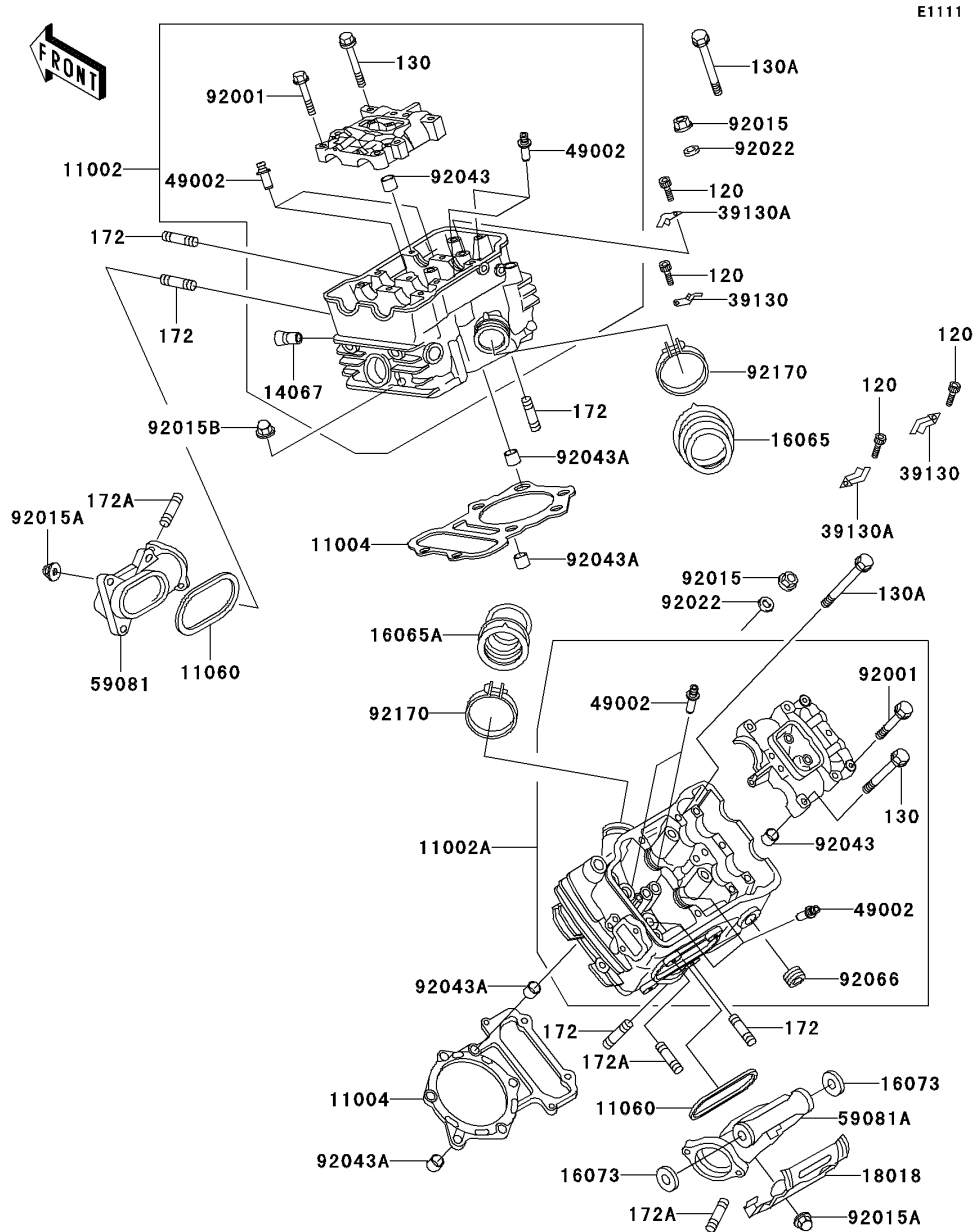

2002 Vulcan 750 PARTS DIAGRAM

Cylinder Head

2002 Vulcan 750 PARTS LIST

Cylinder Head

ITEM NAME	PART NUMBER	QUANTITY
BOLT-SOCKET,6X14 (Ref # 120)	120P0614	1
BOLT-FLANGED (Ref # 130)	130P0645	1
BOLT-FLANGED (Ref # 130A)	130P0675	1
BOLT-STUD,8X25 (Ref # 172)	172G0825	1
BOLT-STUD,8X30 (Ref # 172A)	172G0830	1
HEAD-ASSY-CYLINDER,FR (Ref # 11002)	11002-1214	1
HEAD-ASSY-CYLINDER,RR (Ref # 11002A)	11002-1215	1
GASKET-HEAD (Ref # 11004)	11004-1135	1
GASKET,EXHAUST MANIFOLD (Ref # 11060)	11060-1082	1
FITTING,BREATHER (Ref # 14067)	14067-006	1
HOLDER-CARBURETOR,FR (Ref # 16065)	16065-1122	1
HOLDER-CARBURETOR,RR (Ref # 16065A)	16065-1123	1
INSULATOR (Ref # 16073)	16073-1058	1
PLATE-HEAT GUARD (Ref # 18018)	18018-1065	1
SPRING-LEAF,ROCKER ARM (Ref # 39130)	39130-1055	1
SPRING-LEAF,ROCKER ARM (Ref # 39130A)	39130-1056	1
GUIDE-VALVE (Ref # 49002)	49002-1052	1
MANIFOLD-EXHAUST,FR (Ref # 59081)	59081-1125	1
MANIFOLD-EXHAUST,RR (Ref # 59081A)	59081-1141	1
BOLT,FLANGED,6X38 (Ref # 92001)	92001-1105	1
NUT,FLANGED CAP,10MM (Ref # 92015)	92015-076	1
NUT,CAP,8MM,BLACK (Ref # 92015A)	92015-1174	1
NUT,CAP,6MM (Ref # 92015B)	92015-1385	1
WASHER,10.5X20X1.6 (Ref # 92022)	92022-1591	1
PIN,6.2X8X14 (Ref # 92043)	92043-1263	1
PIN,11X14X12.3 (Ref # 92043A)	92043-1266	1
PLUG,BREATHER (Ref # 92066)	92066-1035	1
CLAMP (Ref # 92170)	92170-1448	1