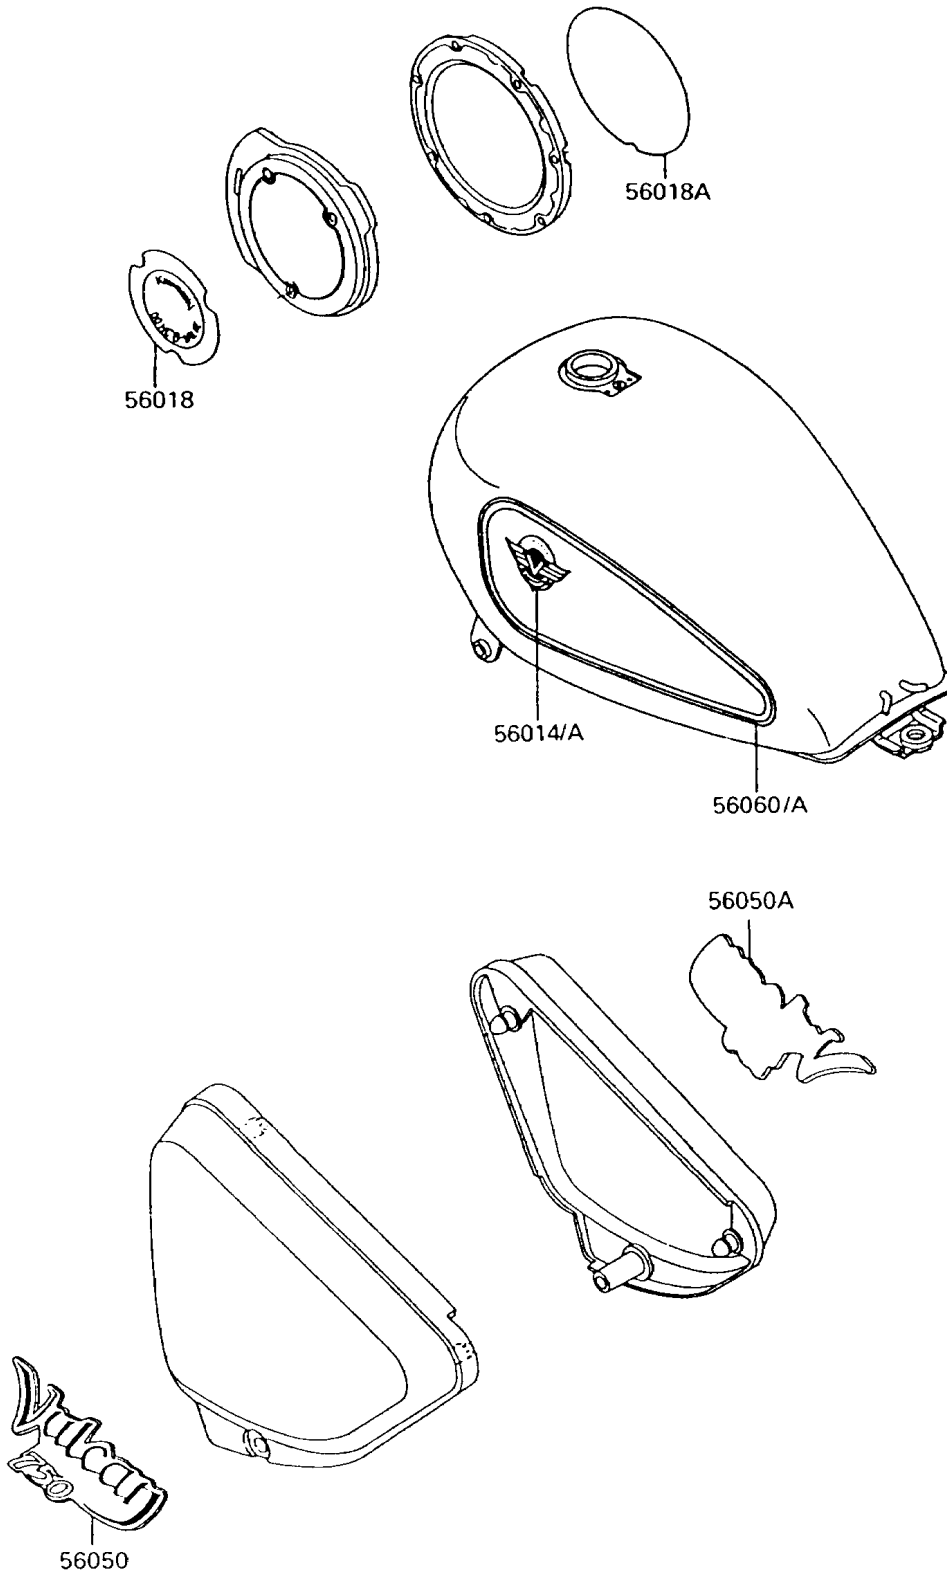

1994 Vulcan 750 PARTS DIAGRAM

Decals(Green/Blue)

F2861A

1994 Vulcan 750 PARTS LIST

Decals(Green/Blue)

ITEM NAME	PART NUMBER	QUANTITY
EMBLEM,FUEL TANK,LH (Ref # 56014)	56014-1272	1
EMBLEM,FUEL TANK,RH (Ref # 56014A)	56014-1273	1
MARK,GENERATOR COVER (Ref # 56018)	56018-1666	1
MARK,CLUTCH COVER (Ref # 56018A)	56018-1667	1
MARK,SIDE COVER,LH (Ref # 56050)	56050-1772	1
MARK,SIDE COVER,RH (Ref # 56050A)	56050-1773	1
PATTERN,FUEL TANK,LH (Ref # 56060)	56060-1707	1
PATTERN,FUEL TANK,RH (Ref # 56060A)	56060-1708	1