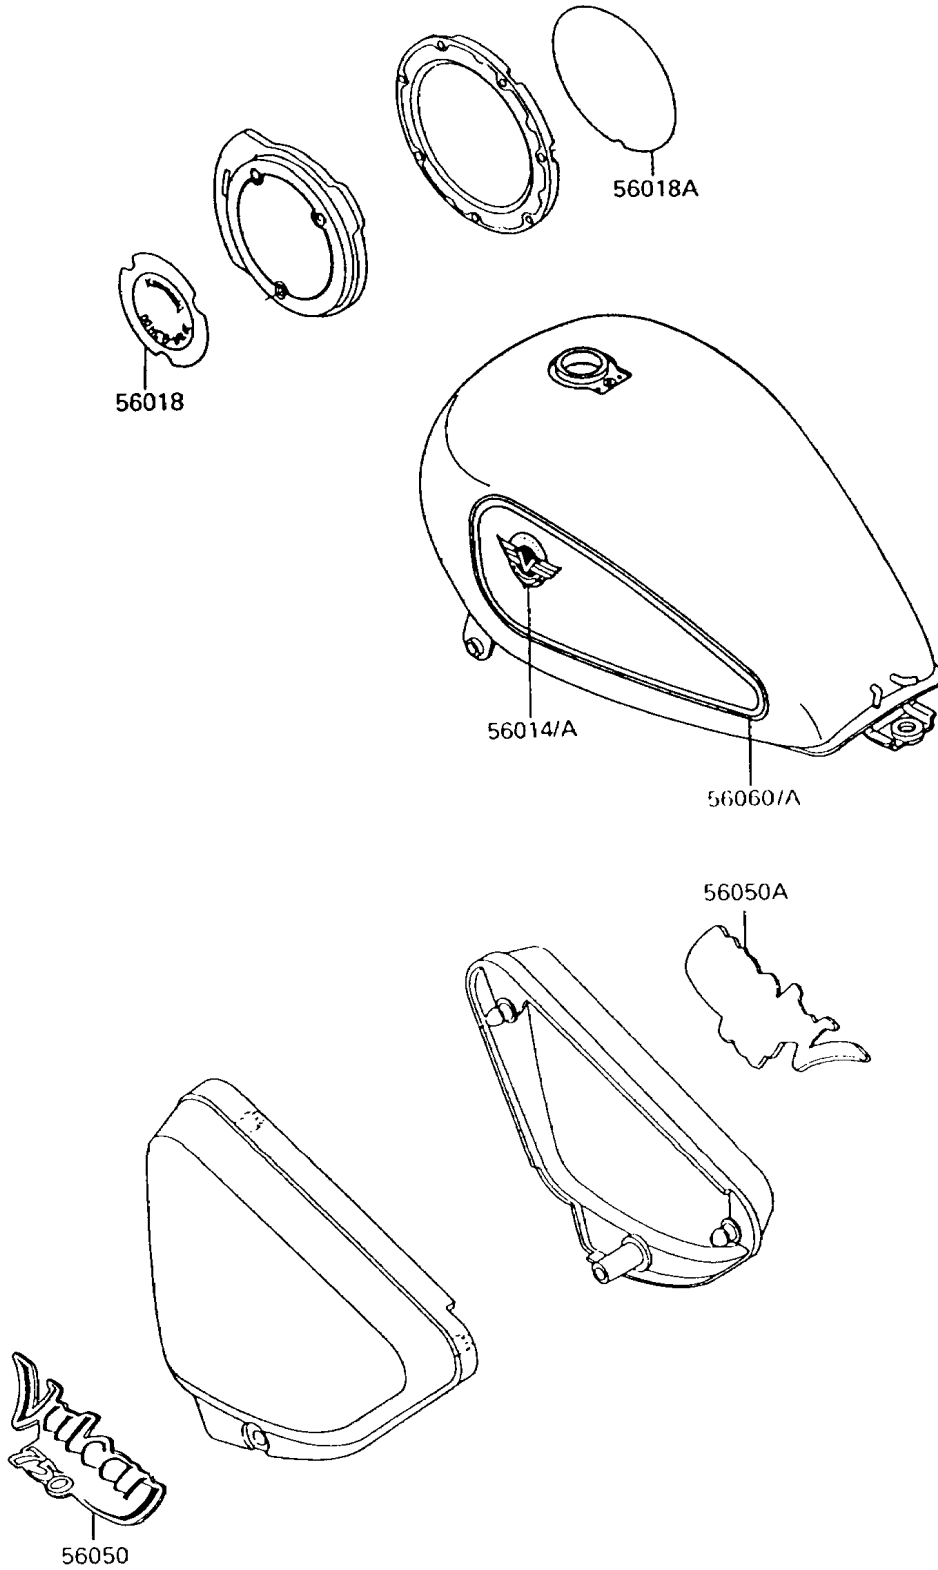

1994 Vulcan 750 PARTS DIAGRAM

Decals(Red/Red)

F2861

1994 Vulcan 750 PARTS LIST

Decals(Red/Red)

ITEM NAME	PART NUMBER	QUANTITY
EMBLEM,FUEL TANK,LH (Ref # 56014)	56014-1272	1
EMBLEM,FUEL TANK,RH (Ref # 56014A)	56014-1273	1
MARK,GENERATOR COVER (Ref # 56018)	56018-1666	1
MARK,CLUTCH COVER (Ref # 56018A)	56018-1667	1
MARK,SIDE COVER,LH (Ref # 56050)	56050-1772	1
MARK,SIDE COVER,RH (Ref # 56050A)	56050-1773	1
PATTERN,FUEL TANK,LH (Ref # 56060)	56060-1709	1
PATTERN,FUEL TANK,RH (Ref # 56060A)	56060-1710	1