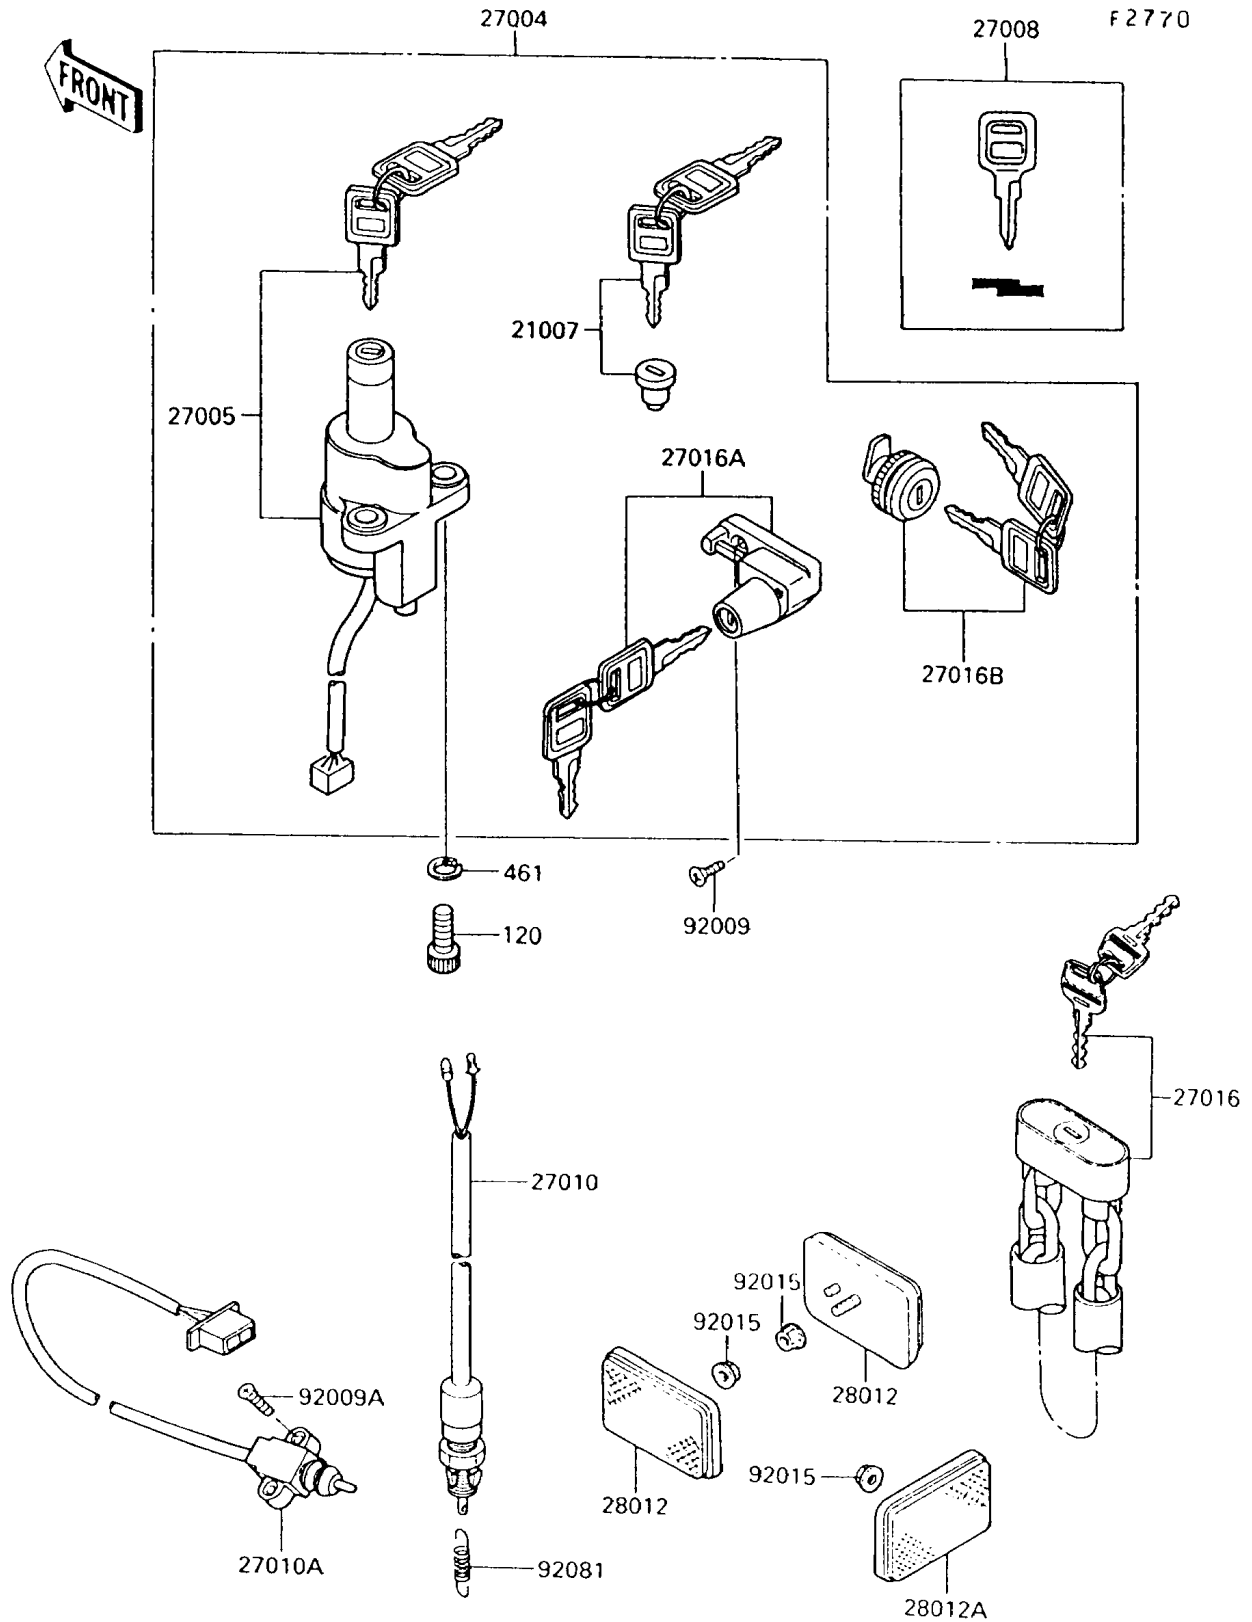

1994 Vulcan 750 PARTS DIAGRAM

Ignition Switch/Locks/Reflectors

1994 Vulcan 750 PARTS LIST

Ignition Switch/Locks/Reflectors

ITEM NAME	PART NUMBER	QUANTITY
BOLT-SOCKET (Ref # 120)	120T0822	2
WASHER-SPRING (Ref # 461)	461L0800	2
ROTOR,LOCK,TANK CAP (Ref # 21007)	21007-5005	1
SWITCH-ASSY (Ref # 27004)	27004-5270	1
SWITCH-ASSY-IGNITION (Ref # 27005)	27005-5052	1
KEY-LOCK,BLANK (Ref # 27008)	27008-1103	1
SWITCH,BRAKE LAMP (Ref # 27010)	27010-1181	1
SWITCH,SIDE STAND (Ref # 27010A)	27010-1189	1
LOCK-ASSY,WHEEL (Ref # 27016)	27016-1051	1
LOCK-ASSY,HELMET (Ref # 27016A)	27016-5060	2
LOCK-ASSY (Ref # 27016B)	27016-5081	1
REFLECTOR-REFLEX,FR (Ref # 28012)	28012-1009	2
REFLECTOR-REFLEX,RR (Ref # 28012A)	28012-1051	1
SCREW,5X18 (Ref # 92009)	92009-1305	2
SCREW,5X20 (Ref # 92009A)	92009-1359	2
NUT,FLANGED,5MM (Ref # 92015)	92015-1259	3
SPRING (Ref # 92081)	92081-1544	1