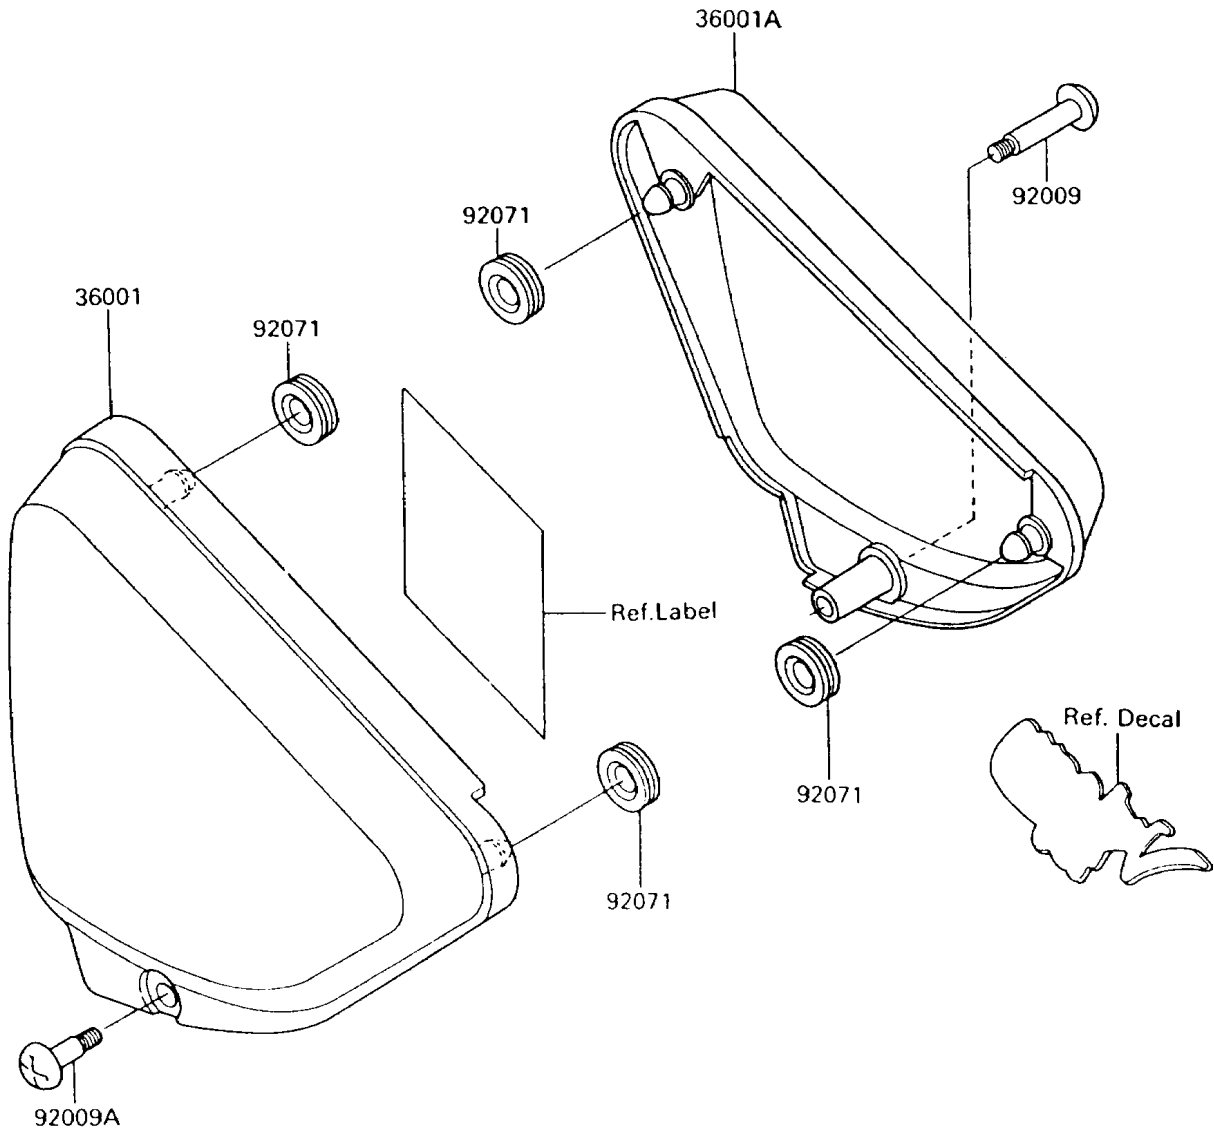

1994 Vulcan 750 PARTS DIAGRAM

Side Covers

F2611

1994 Vulcan 750 PARTS LIST

Side Covers

ITEM NAME	PART NUMBER	QUANTITY
COVER-SIDE,LH (Ref # 36001)	36001-1359	1
COVER-SIDE,RH (Ref # 36001A)	36001-1360	1
SCREW,6X40 (Ref # 92009)	92009-1091	1
SCREW,6X25.5 (Ref # 92009A)	92009-1373	1
GROMMET (Ref # 92071)	92071-056	4