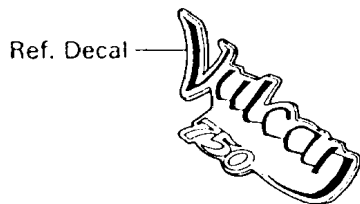

1994 Vulcan 750 PARTS DIAGRAM

Side Covers

F2611

1994 Vulcan 750 PARTS LIST

Side Covers

ITEM NAME	PART NUMBER	QUANTITY
COVER-SIDE,LH (Ref # 36001)	36001-1359	1
COVER-SIDE,RH (Ref # 36001A)	36001-1360	1
SCREW,6X40 (Ref # 92009)	92009-1091	1
SCREW,6X25.5 (Ref # 92009A)	92009-1373	1
GROMMET (Ref # 92071)	92071-056	4