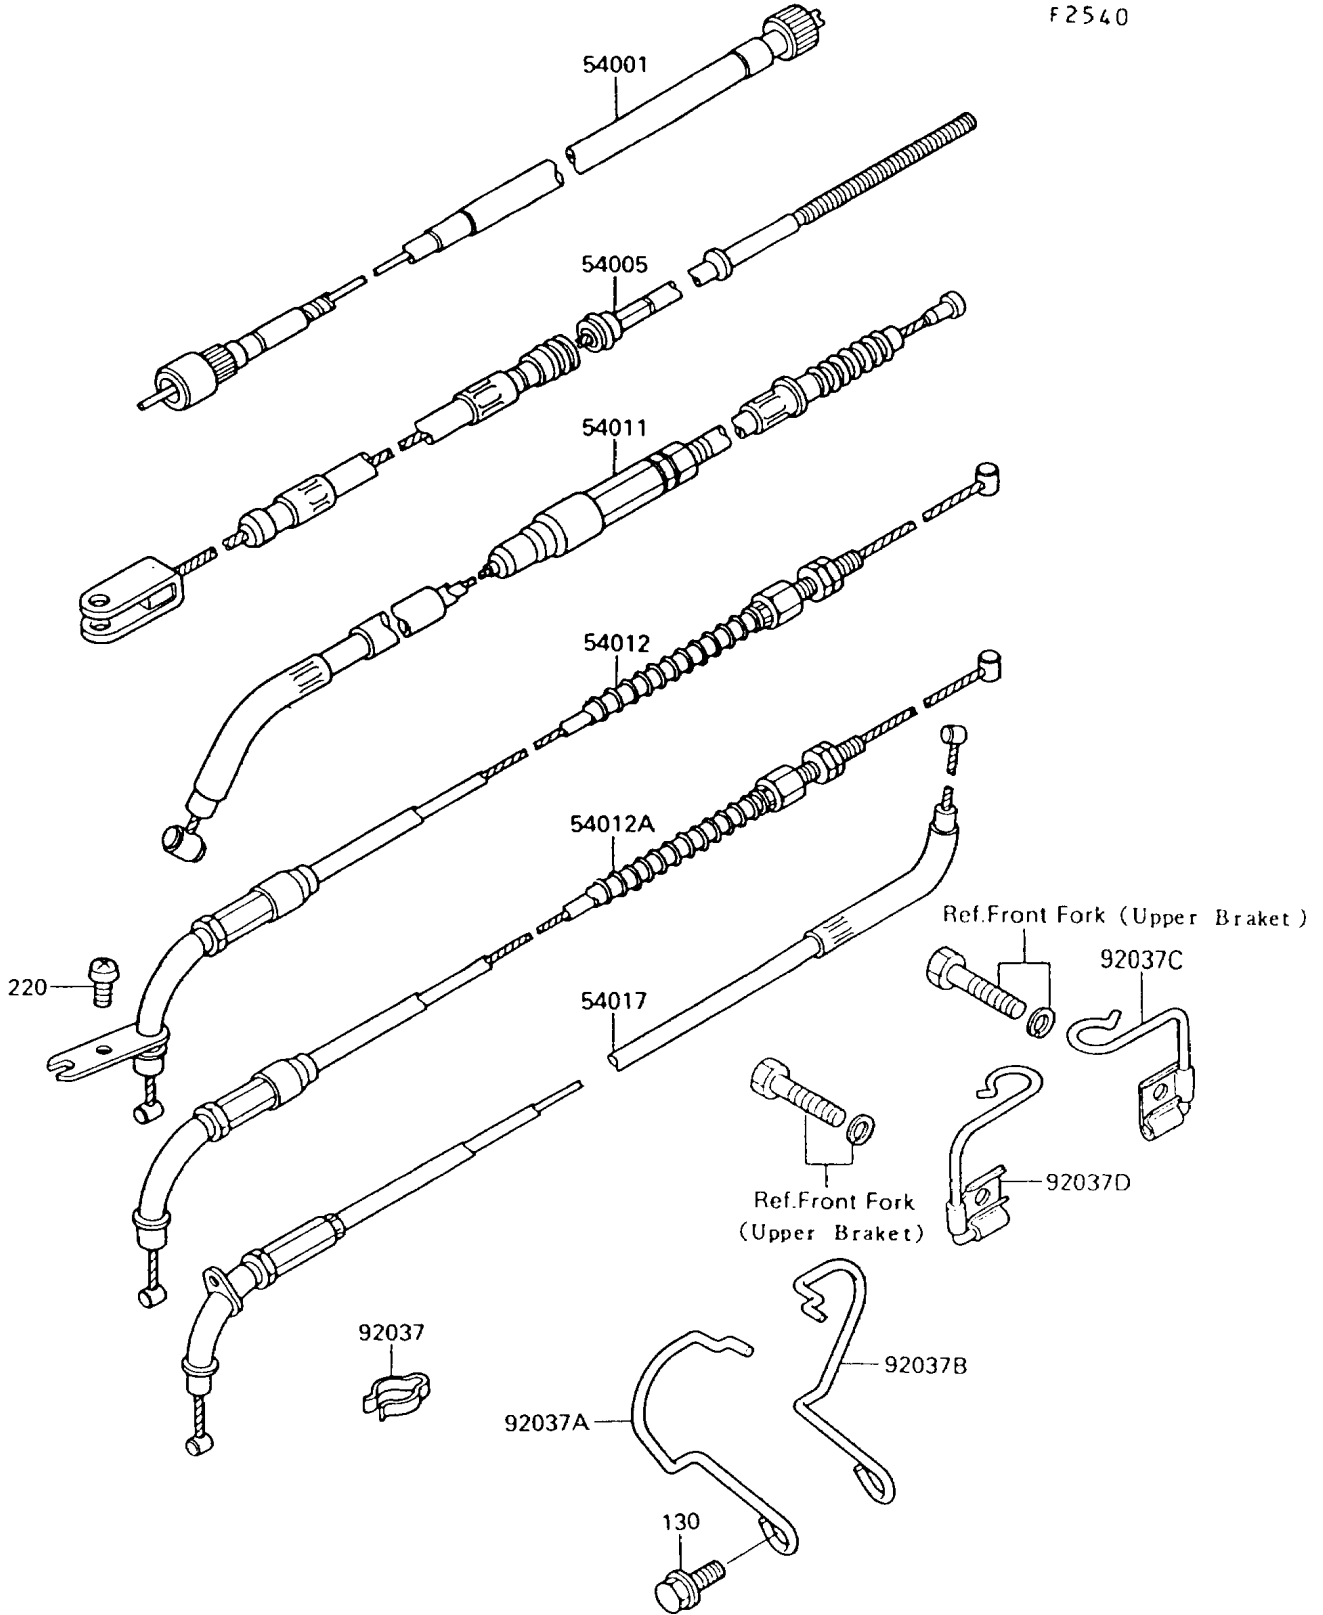

1994 Vulcan 750 PARTS DIAGRAM

Cables

F2540

1994 Vulcan 750 PARTS LIST

Cables

ITEM NAME	PART NUMBER	QUANTITY
BOLT-FLANGED,6X14 (Ref # 130)	130C0614	1
SCREW-PAN-CROS (Ref # 220)	220C0514	1
CABLE-SPEEDOMETER (Ref # 54001)	54001-1029	1
CABLE-BRAKE (Ref # 54005)	54005-1124	1
CABLE-CLUTCH (Ref # 54011)	54011-1227	1
CABLE-THROTTLE,OPENING (Ref # 54012)	54012-1242	1
CABLE-THROTTLE,CLOSING (Ref # 54012A)	54012-1243	1
CABLE-STARTER (Ref # 54017)	54017-1059	1
CLAMP,CABLE (Ref # 92037)	92037-093	1
CLAMP,HARNESS (Ref # 92037A)	92037-1638	1
CLAMP,CABLE (Ref # 92037B)	92037-1639	1
CLAMP,CABLE (Ref # 92037C)	92037-1666	1
CLAMP,CABLE (Ref # 92037D)	92037-1667	1