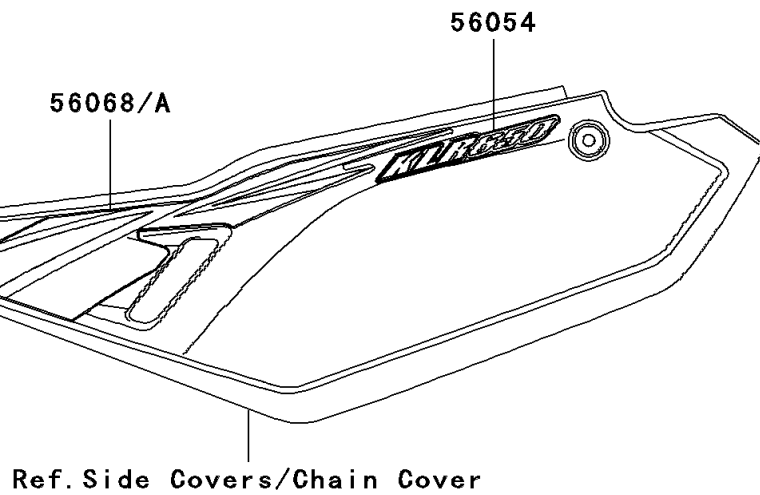

# 2009 KLR™ 650 PARTS DIAGRAM

Decals(Red)(E9F)

F2861E

## 2009 KLR™ 650 PARTS LIST

Decals(Red)(E9F)

ITEM NAME	PART NUMBER	QUANTITY
MARK,SIDE COVER,KLR650 (Ref # 56054)	56054-0272	2
MARK,SHROUD,KAWASAKI (Ref # 56054A)	56054-0273	2
PATTERN,SIDE COVER,LH (Ref # 56068)	56068-1415	1
PATTERN,SIDE COVER,RH (Ref # 56068A)	56068-1416	1
PATTERN,SHROUD,FR,LH (Ref # 56068B)	56068-1417	1
PATTERN,SHROUD,RR,LH (Ref # 56068C)	56068-1418	1
PATTERN,SHROUD,FR,RH (Ref # 56068D)	56068-1419	1
PATTERN,SHROUD,RR,RH (Ref # 56068E)	56068-1420	1