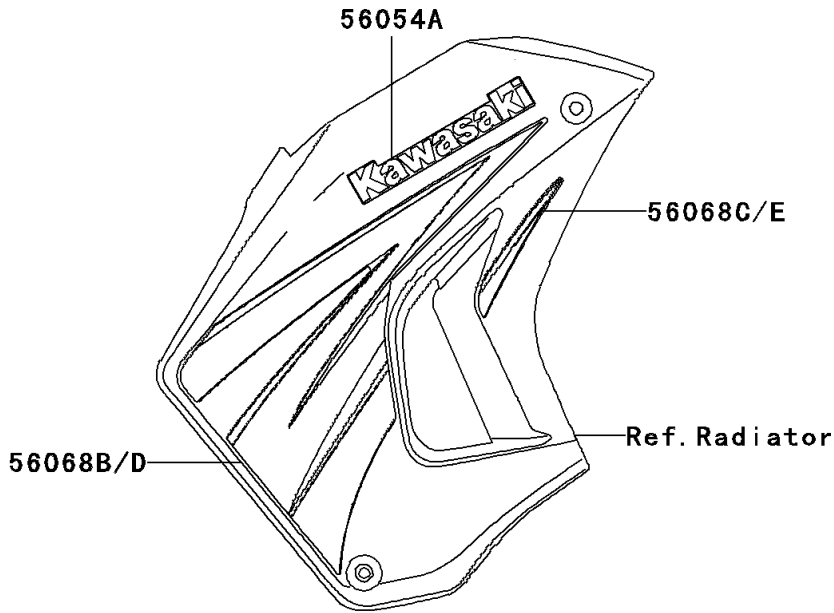

# 2009 KLR™ 650 PARTS DIAGRAM

Decals(Red)(E9F)

F2861E

## 2009 KLR™ 650 PARTS LIST

Decals(Red)(E9F)

ITEM NAME	PART NUMBER	QUANTITY
MARK,SIDE COVER,KLR650 (Ref # 56054)	56054-0272	2
MARK,SHROUD,KAWASAKI (Ref # 56054A)	56054-0273	2
PATTERN,SIDE COVER,LH (Ref # 56068)	56068-1415	1
PATTERN,SIDE COVER,RH (Ref # 56068A)	56068-1416	1
PATTERN,SHROUD,FR,LH (Ref # 56068B)	56068-1417	1
PATTERN,SHROUD,RR,LH (Ref # 56068C)	56068-1418	1
PATTERN,SHROUD,FR,RH (Ref # 56068D)	56068-1419	1
PATTERN,SHROUD,RR,RH (Ref # 56068E)	56068-1420	1