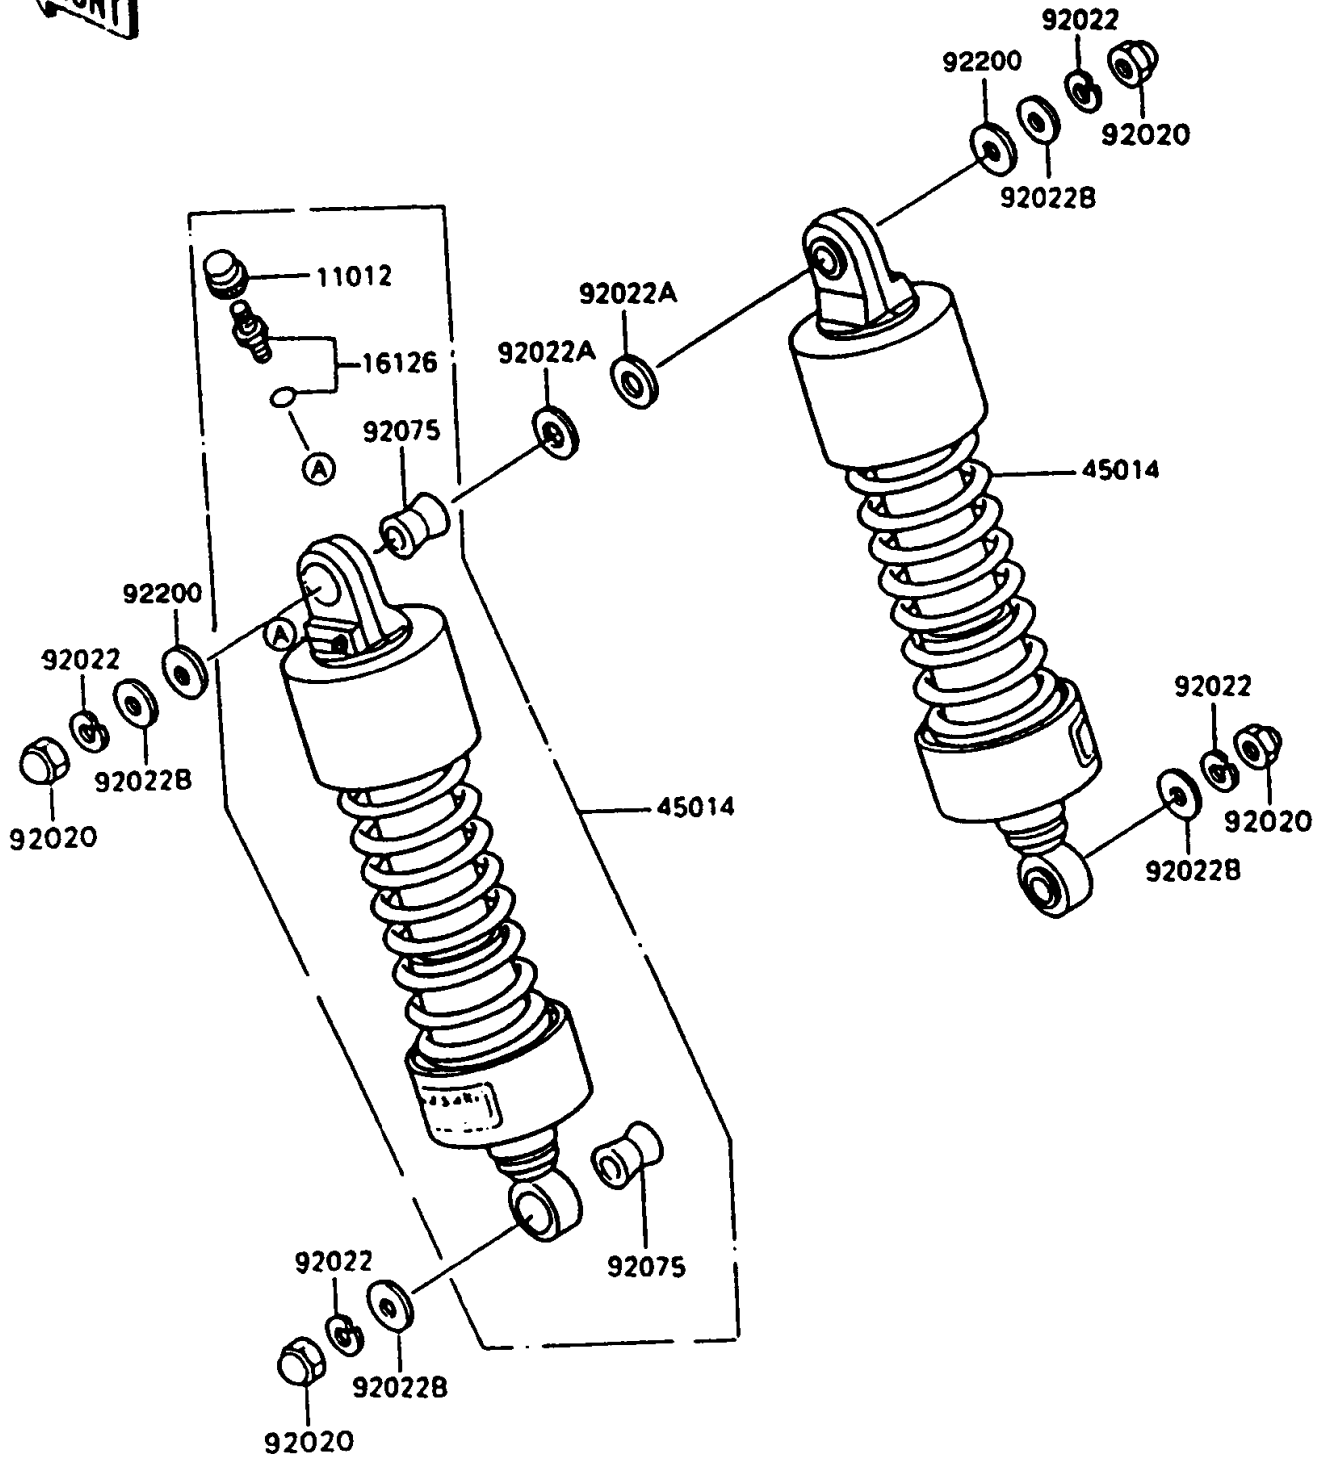

1994 Vulcan 750 PARTS DIAGRAM

Suspension/Shock Absorber

F2151

1994 Vulcan 750 PARTS LIST

Suspension/Shock Absorber

ITEM NAME	PART NUMBER	QUANTITY
CAP,AIR VALVE (Ref # 11012)	11012-1469	2
VALVE,AIR (Ref # 16126)	16126-1105	2
SHOCKABSORBER (Ref # 45014)	45014-1304	2
NUT,CAP,10MM (Ref # 92020)	92020-003	4
WASHER,SPRING,10MM (Ref # 92022)	92022-1540	4
WASHER,15X26X2.3 (Ref # 92022A)	92022-1577	2
WASHER,10.5X26X2.3 (Ref # 92022B)	92022-246	4
DAMPER,SHOCKABSORBER (Ref # 92075)	92075-1387	4
WASHER,10MM (Ref # 92200)	92200-1313	2