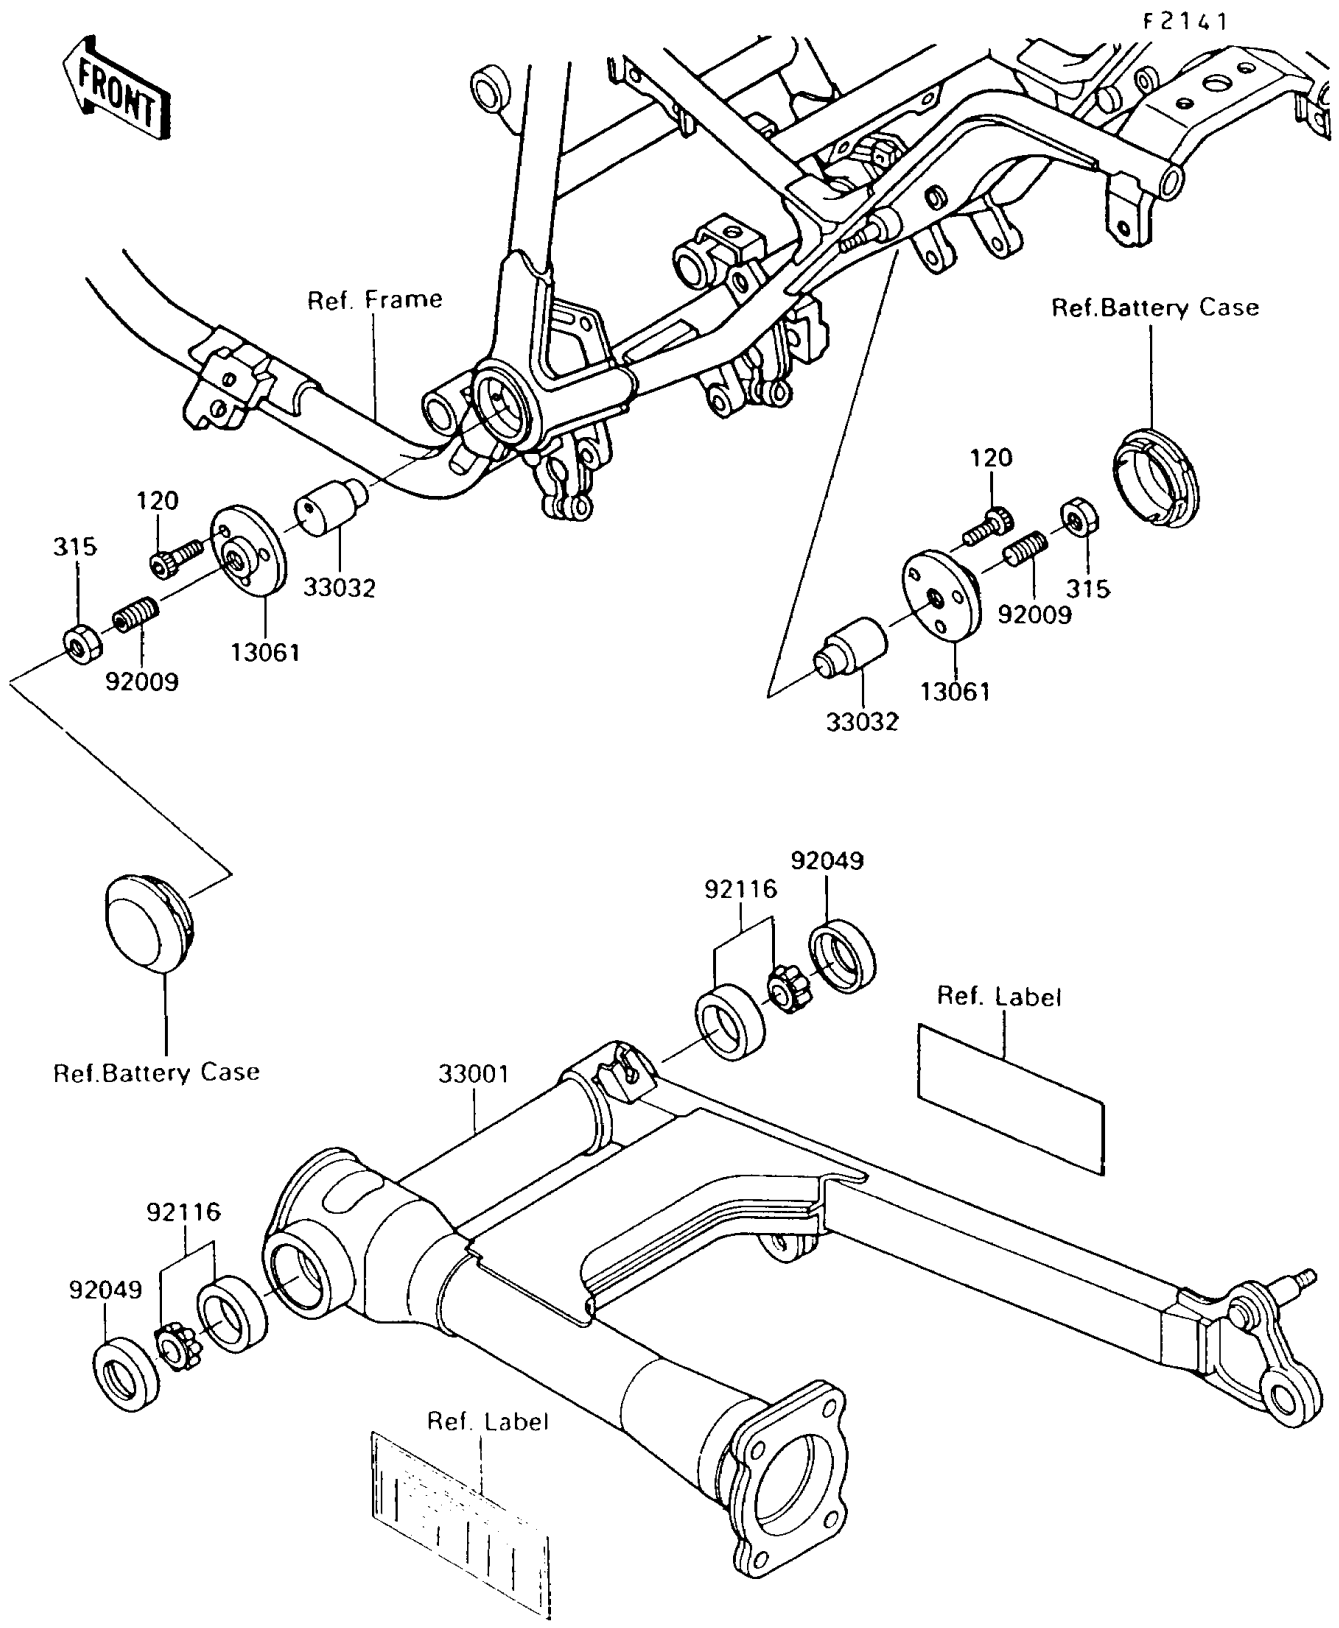

1994 Vulcan 750 PARTS DIAGRAM

Swingarm

1994 Vulcan 750 PARTS LIST

Swingarm

ITEM NAME	PART NUMBER	QUANTITY
BOLT-SOCKET,6X16 (Ref # 120)	120P0616	6
NUT-HEX-FINE (Ref # 315)	315B1200	2
BOSS (Ref # 13061)	13061-1149	2
ARM-COMP-SWING (Ref # 33001)	33001-1234	1
SHAFT-SWING ARM (Ref # 33032)	33032-1043	2
SCREW,SOCKET,12X22 (Ref # 92009)	92009-1374	2
SEAL-OIL,26406 (Ref # 92049)	92049-1030	2
BEARING-ROLLER,4T30203E1 (Ref # 92116)	92116-1001	2