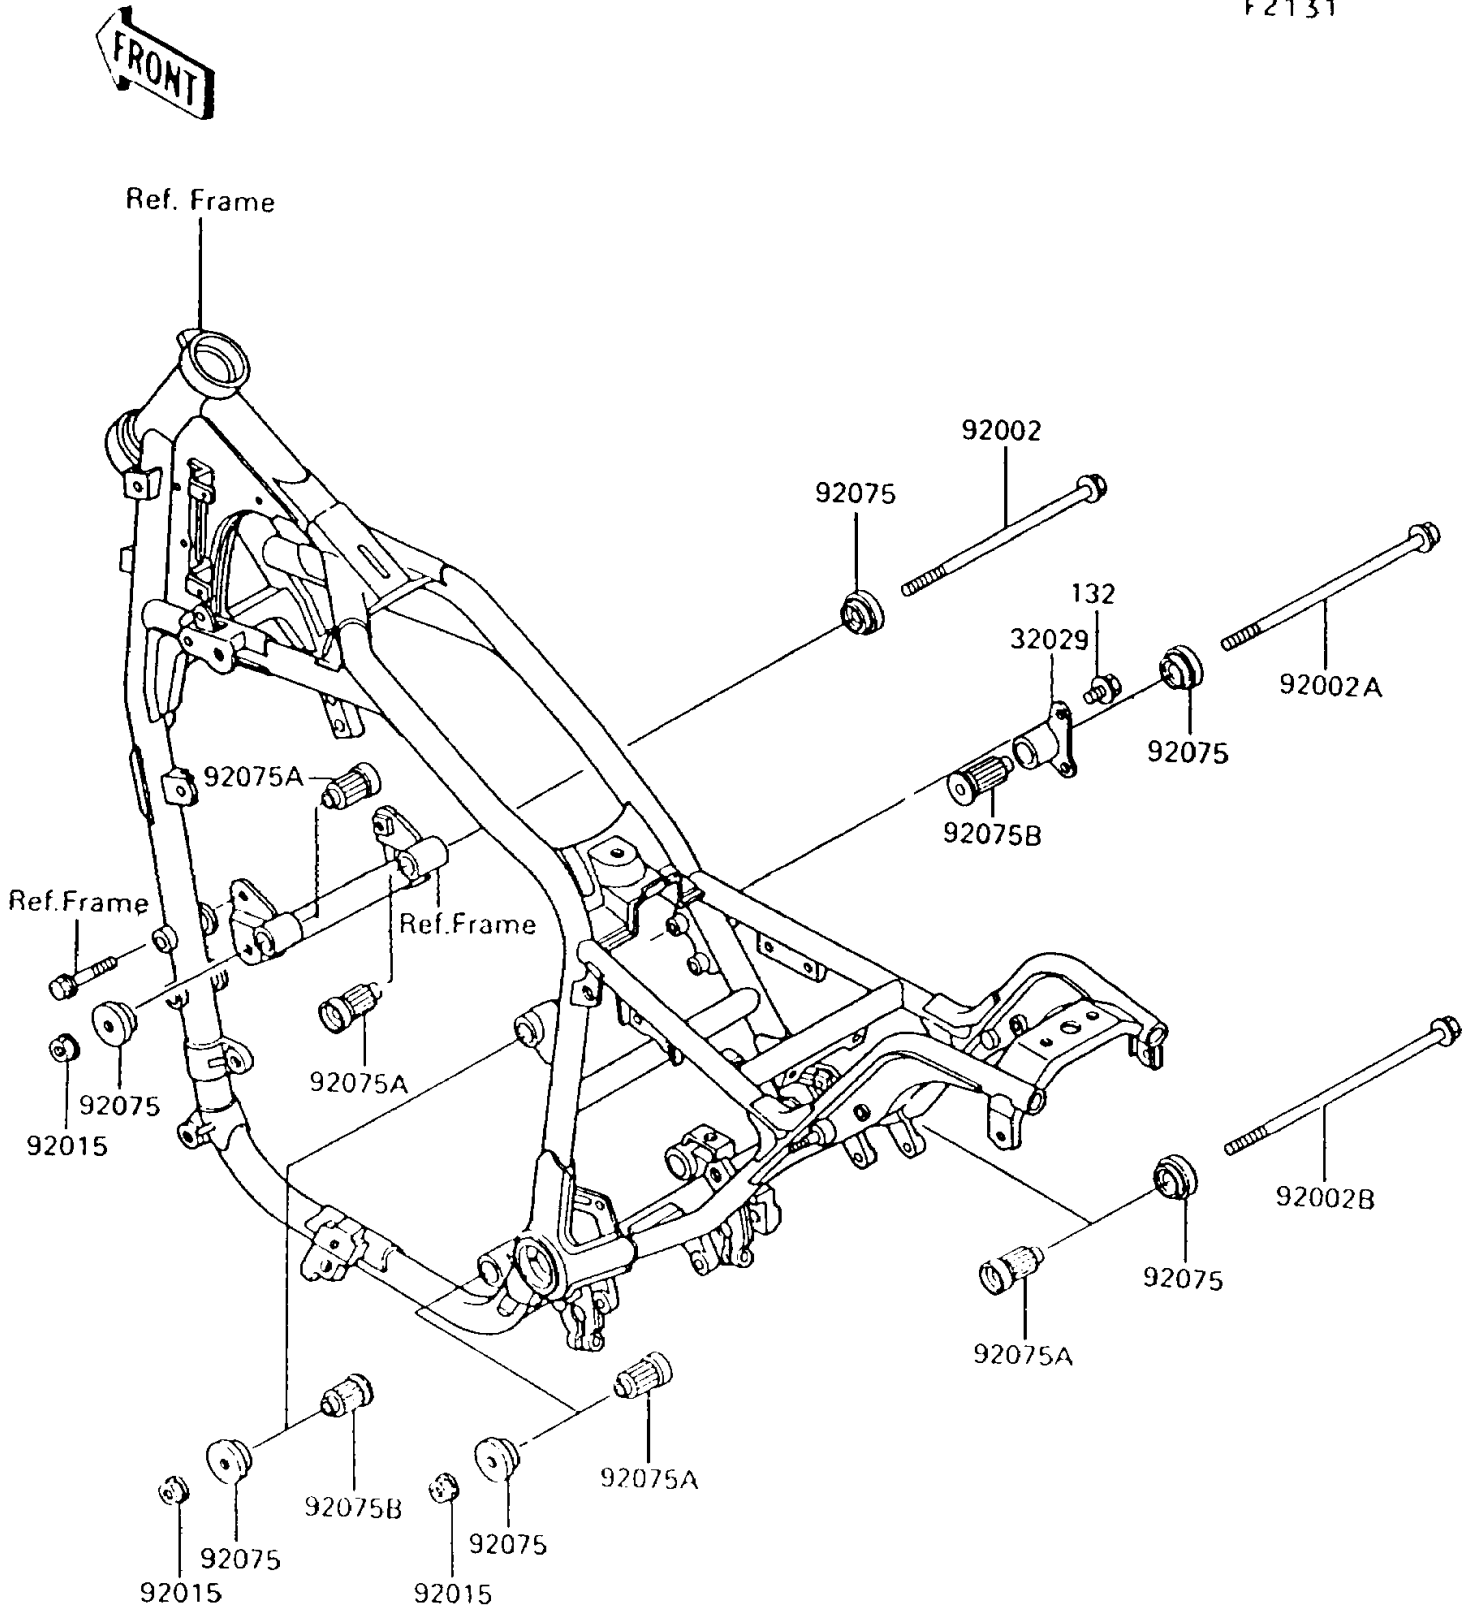

# 1994 Vulcan 750 PARTS DIAGRAM

Frame Fittings

F2131

# 1994 Vulcan 750 PARTS LIST

## Frame Fittings

ITEM NAME	PART NUMBER	QUANTITY
BOLT-FLANGED-SMALL (Ref # 132)	132J0820	2
BRACKET-ENGINE (Ref # 32029)	32029-1392	1
BOLT,FLANGED,10X285 (Ref # 92002)	92002-1206	1
BOLT,FLANGED,10X260 (Ref # 92002A)	92002-1454	1
BOLT,FLANGED,10X330 (Ref # 92002B)	92002-1540	1
NUT,FLANGED,10MM (Ref # 92015)	92015-1180	3
DAMPER,ENGINE BRACKET (Ref # 92075)	92075-1738	6
DAMPER,ENGINE MOUNT,MAIN (Ref # 92075A)	92075-1739	4
DAMPER,ENGINE MOUNT (Ref # 92075B)	92075-1740	2