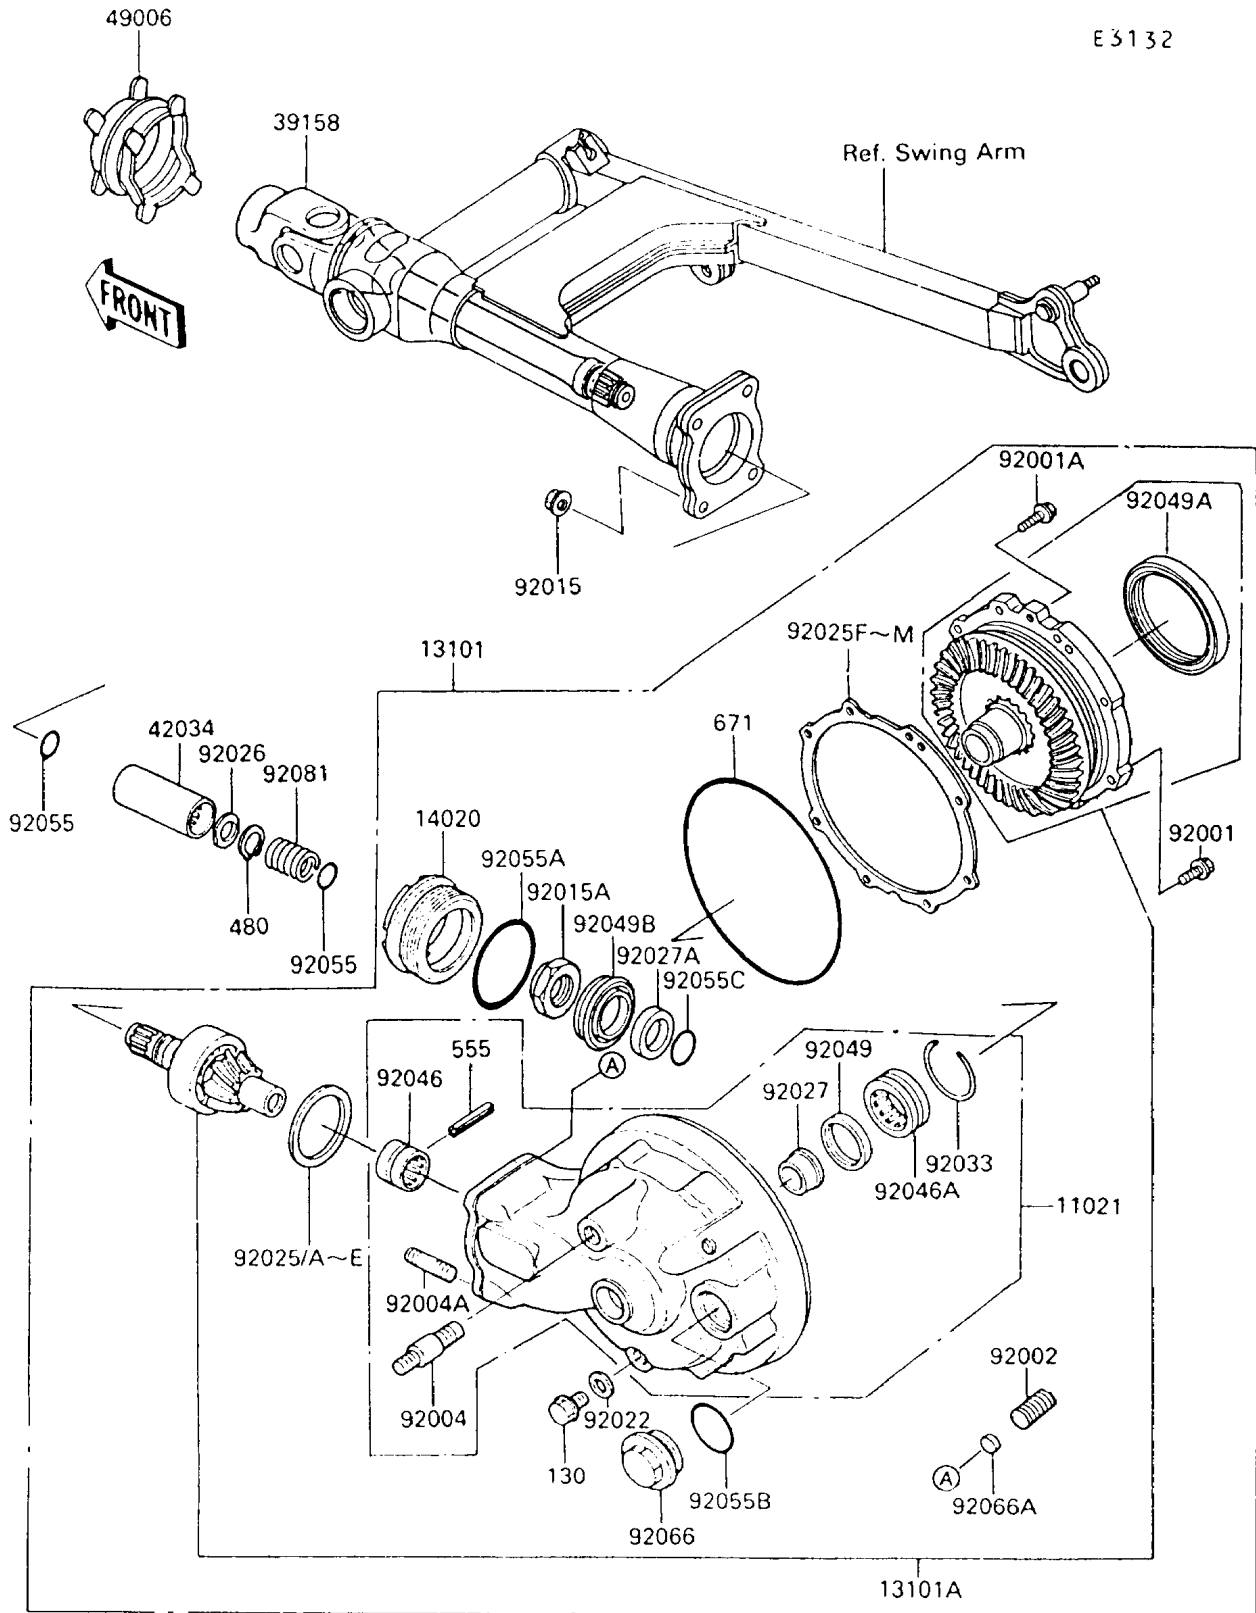

1994 Vulcan 750 PARTS DIAGRAM

Drive Shaft/Final Gear

E3132