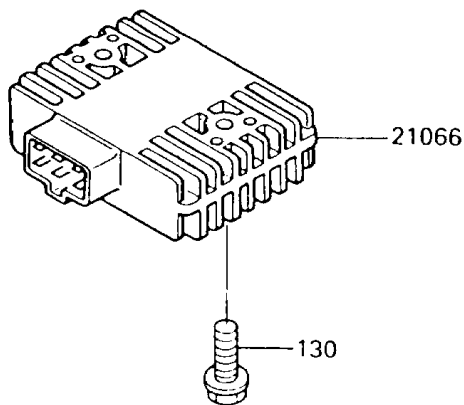

# 1994 Vulcan 750 PARTS DIAGRAM

Generator

E1810

# 1994 Vulcan 750 PARTS LIST

## Generator

ITEM NAME	PART NUMBER	QUANTITY
BOLT-SOCKET,6X35 (Ref # 120)	120P0635	3
BOLT-FLANGED,6X20 (Ref # 130)	130B0620	2
STATOR (Ref # 21003)	21003-1118	1
ROTOR (Ref # 21007)	21007-1127	1
REGULATOR-VOLTAGE (Ref # 21066)	21066-1089	1
BOLT,FLANGED,12X40 (Ref # 92001)	92001-1146	1
KEY,WOODRUFF (Ref # 92038)	92038-001	1