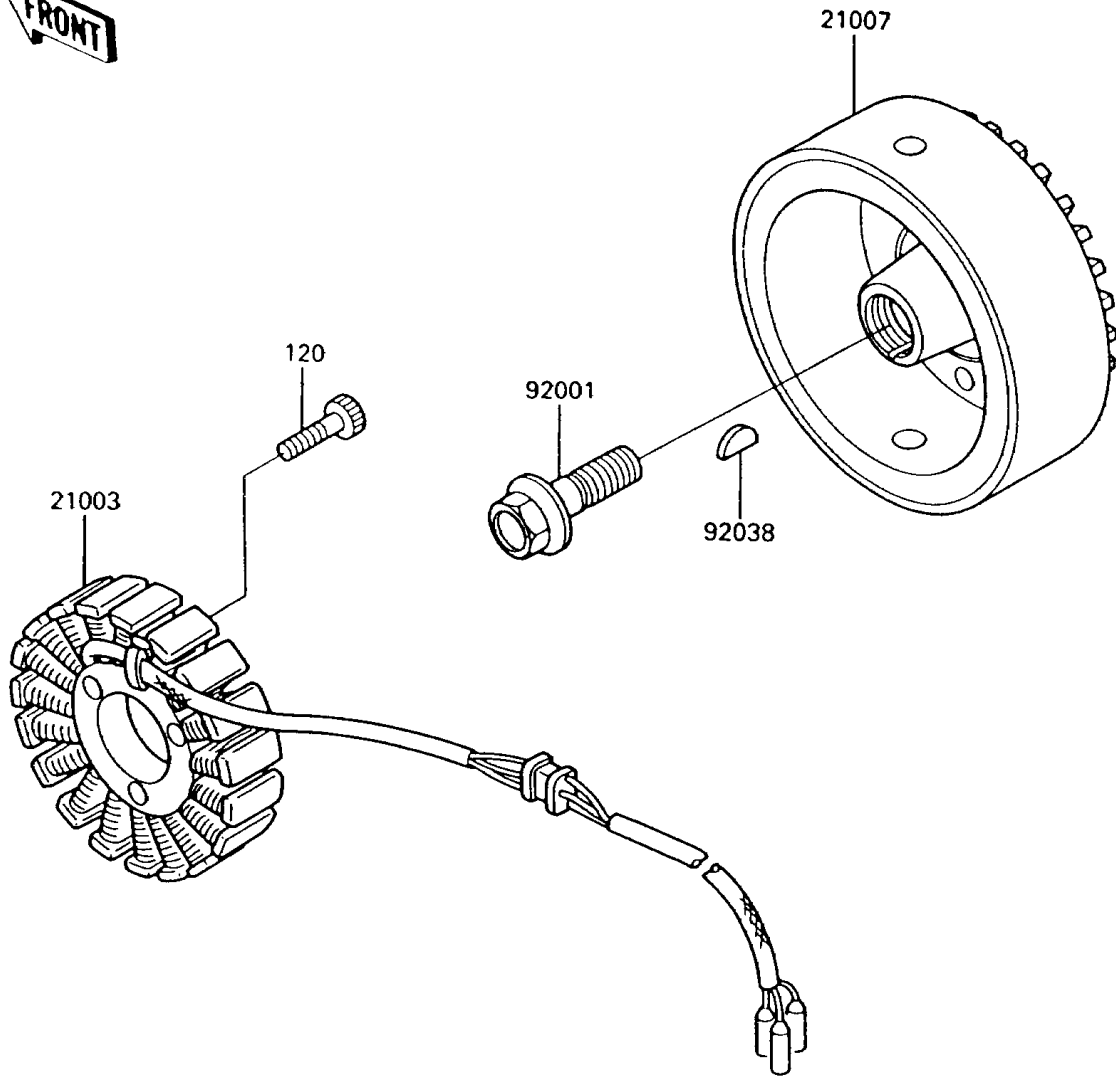

# 1994 Vulcan 750 PARTS DIAGRAM

Generator

E1810

# 1994 Vulcan 750 PARTS LIST

## Generator

ITEM NAME	PART NUMBER	QUANTITY
BOLT-SOCKET,6X35 (Ref # 120)	120P0635	3
BOLT-FLANGED,6X20 (Ref # 130)	130B0620	2
STATOR (Ref # 21003)	21003-1118	1
ROTOR (Ref # 21007)	21007-1127	1
REGULATOR-VOLTAGE (Ref # 21066)	21066-1089	1
BOLT,FLANGED,12X40 (Ref # 92001)	92001-1146	1
KEY,WOODRUFF (Ref # 92038)	92038-001	1