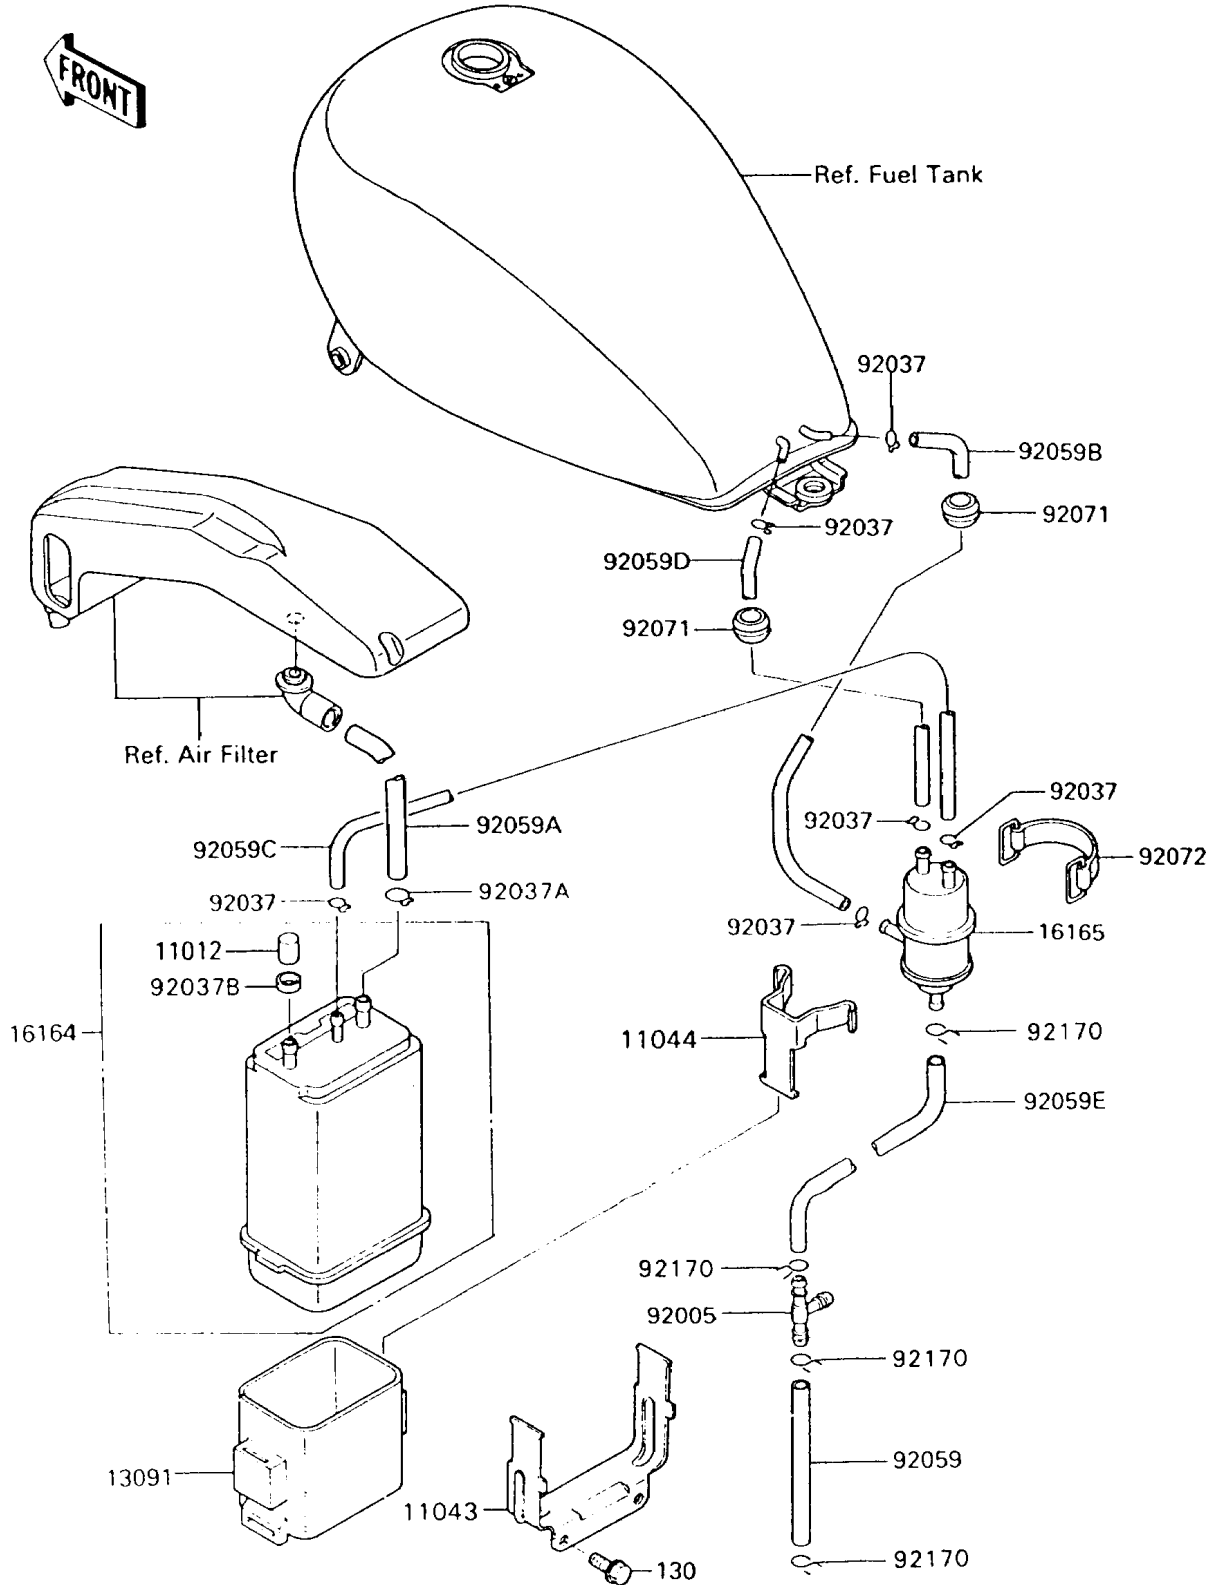

1994 Vulcan 750 PARTS DIAGRAM

Fuel Evaporative System

E1650

1994 Vulcan 750 PARTS LIST

Fuel Evaporative System

ITEM NAME	PART NUMBER	QUANTITY
BOLT-FLANGED,6X12 (Ref # 130)	130C0612	2
CAP,CANISTER (Ref # 11012)	11012-1388	1
BRACKET,CANISTER (Ref # 11043)	11043-1168	1
BRACKET,CANISTER (Ref # 11044)	11044-1056	1
HOLDER,CANISTER (Ref # 13091)	13091-1343	1
CANISTER (Ref # 16164)	16164-1054	1
SEPARATOR (Ref # 16165)	16165-1001	1
FITTING,TUBE,T-TYPE (Ref # 92005)	92005-1017	1
CLAMP,TUBE (Ref # 92037)	92037-010	6
CLAMP,HOSE (Ref # 92037A)	92037-1104	1
CLAMP,CANISTER (Ref # 92037B)	92037-1512	1
TUBE,4X9X110 (Ref # 92059)	92059-1131	1
TUBE,7X12X540,GREEN (Ref # 92059A)	92059-1415	1
TUBE,5X8X470,RED (Ref # 92059B)	92059-1564	1
TUBE,5X8X230,BLUE (Ref # 92059C)	92059-1566	1
TUBE,5X8X400,BLUE (Ref # 92059D)	92059-1567	1
TUBE,4X9X420,WHITE (Ref # 92059E)	92059-1568	1
GROMMET,10MM (Ref # 92071)	92071-019	2
BAND,L=50 (Ref # 92072)	92072-066	1
CLAMP (Ref # 92170)	92170-1450	4