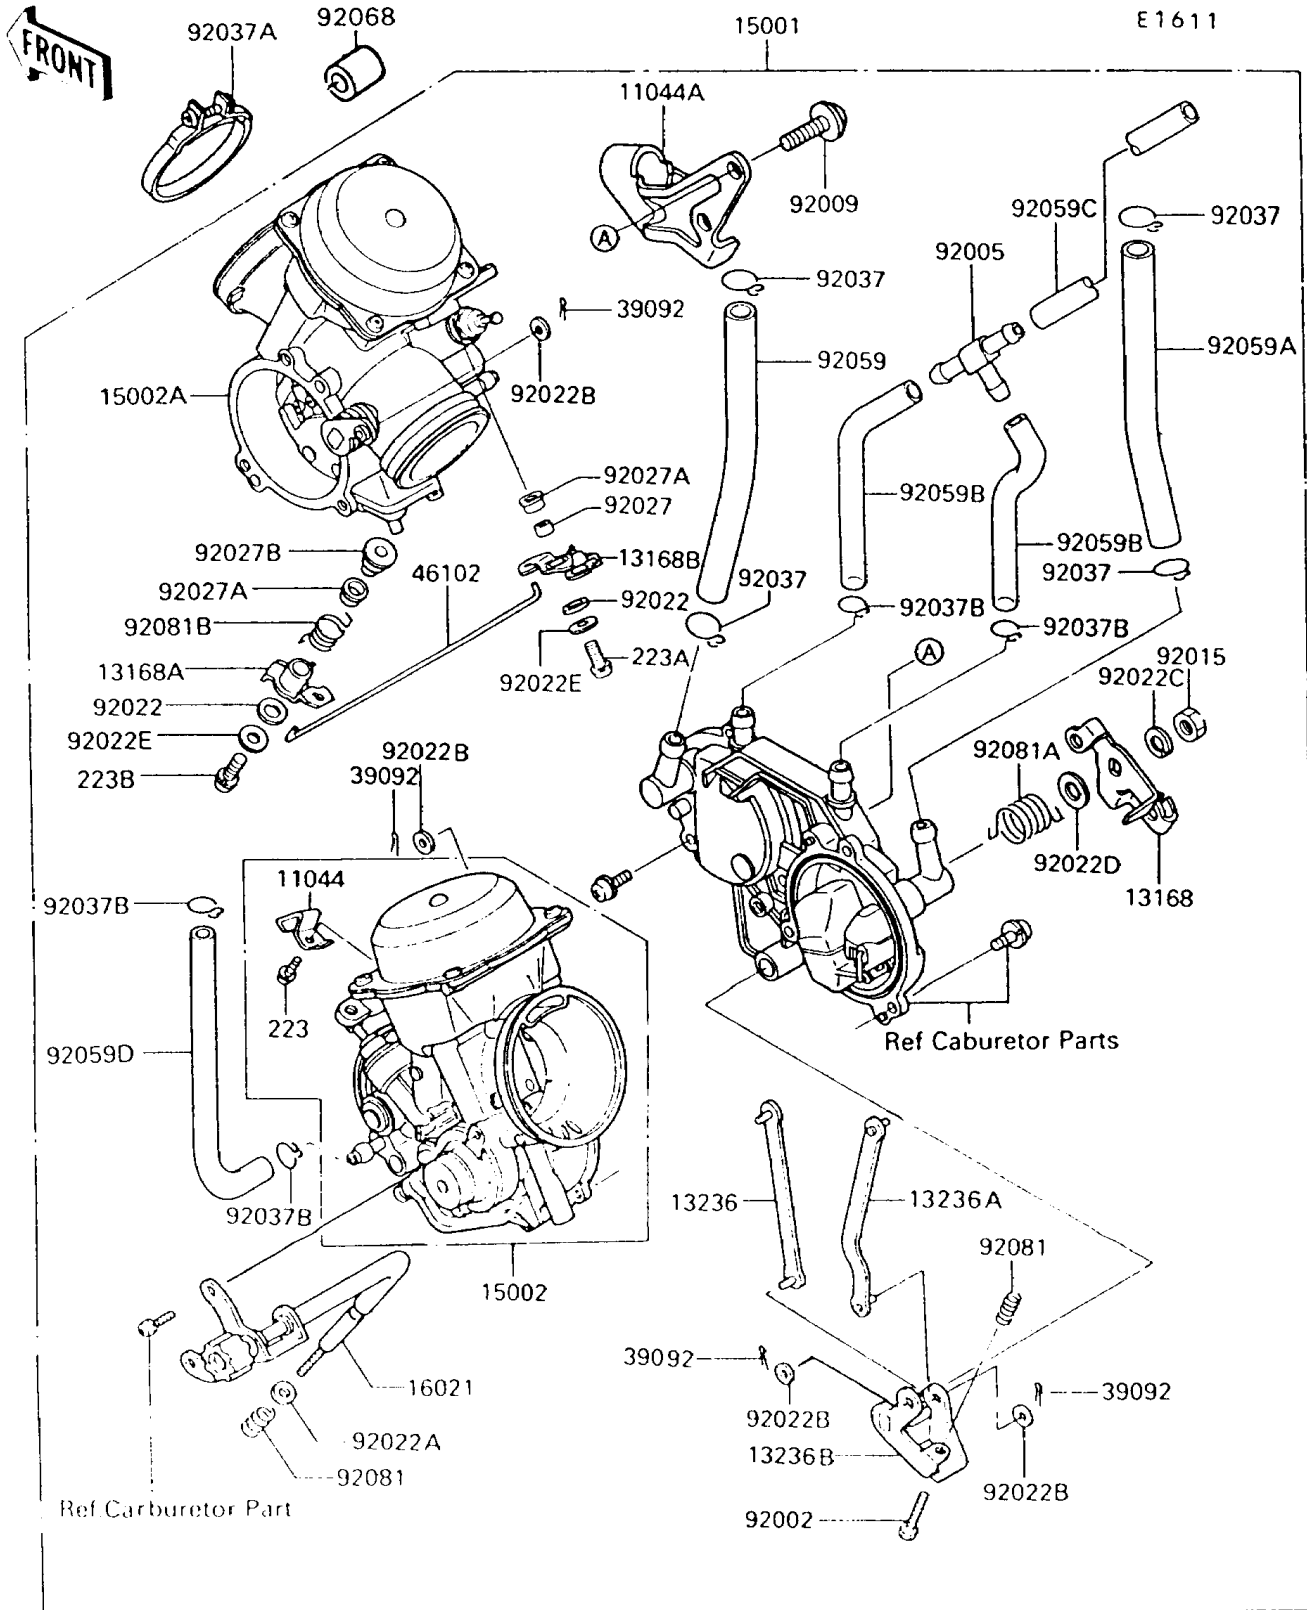

1994 Vulcan 750 PARTS DIAGRAM

Carburetor

1994 Vulcan 750 PARTS LIST

Carburetor

ITEM NAME	PART NUMBER	QUANTITY
BRACKET (Ref # 11044)	11044-1152	1
BRACKET,THROTTLE CABLE (Ref # 11044A)	11044-1351	1
LEVER,THROTTLE (Ref # 13168)	13168-1262	1
LEVER,PLUNGER,FR (Ref # 13168A)	13168-1275	1
LEVER,PLUNGER,RR (Ref # 13168B)	13168-1276	1
LEVER-COMP,FR (Ref # 13236)	13236-1130	1
LEVER-COMP,RR (Ref # 13236A)	13236-1131	1
LEVER-COMP,THROTTLE (Ref # 13236B)	13236-1132	1
CARBURETOR-ASSY (Ref # 15001)	15001-1306	1
CARBURETOR,FR (Ref # 15002)	15002-1394	1
CARBURETOR,RR (Ref # 15002A)	15002-1395	1
SCREW-THROTTLE STOP (Ref # 16021)	16021-1112	1
PIN-HAIR (Ref # 39092)	39092-1051	4
ROD,STARTER (Ref # 46102)	46102-1141	1
BOLT,THROTTLE ADJUST (Ref # 92002)	92002-1556	1
FITTING,T-TYPE (Ref # 92005)	92005-1135	1
SCREW,5X10 (Ref # 92009)	92009-1365	1
NUT,LOCK (Ref # 92015)	92015-1526	1
WASHER,6.1X11X0.8,POLYACETAL (Ref # 92022)	92022-1199	2
WASHER,PLAIN,STOP SPRING (Ref # 92022A)	92022-1480	1
WASHER,3.1X8X0.5,POLYACETAL (Ref # 92022B)	92022-1676	4
WASHER,SPRING (Ref # 92022C)	92022-1708	1
WASHER,8X16X1.1 (Ref # 92022D)	92022-1709	1
WASHER,4X10X1.5 (Ref # 92022E)	92022-1721	2
COLLAR (Ref # 92027)	92027-1917	1
COLLAR (Ref # 92027A)	92027-1918	2
COLLAR (Ref # 92027B)	92027-1919	1
CLAMP,FUEL HOSE (Ref # 92037)	92037-1158	4
CLAMP (Ref # 92037A)	92037-1637	2

1994 Vulcan 750 PARTS LIST

Carburetor

ITEM NAME	PART NUMBER	QUANTITY
CLAMP,TUBE (Ref # 92037B)	92037-1682	4
TUBE,FUEL,7.3X12.5X200 (Ref # 92059)	92059-1029	1
TUBE,7.3X12.5X260 (Ref # 92059A)	92059-1492	1
TUBE,7X11X55 (Ref # 92059B)	92059-1612	2
TUBE,7X11X260 (Ref # 92059C)	92059-1613	1
TUBE,5.3X10.5X100 (Ref # 92059D)	92059-1623	1
PLUG,12X25 (Ref # 92068)	92068-006	1
SPRING,THROTTLE STOP SCREW (Ref # 92081)	92081-1617	2
SPRING,THROTTLE LEVER (Ref # 92081A)	92081-1841	1
SPRING,PLUNGER LEVER (Ref # 92081B)	92081-1842	1
SCREW-PAN-WS-CROS (Ref # 223)	223D0408	1
SCREW-PAN-WS-CROS (Ref # 223A)	223D0414	1
SCREW-PAN-WS-CROS (Ref # 223B)	223D0420	1