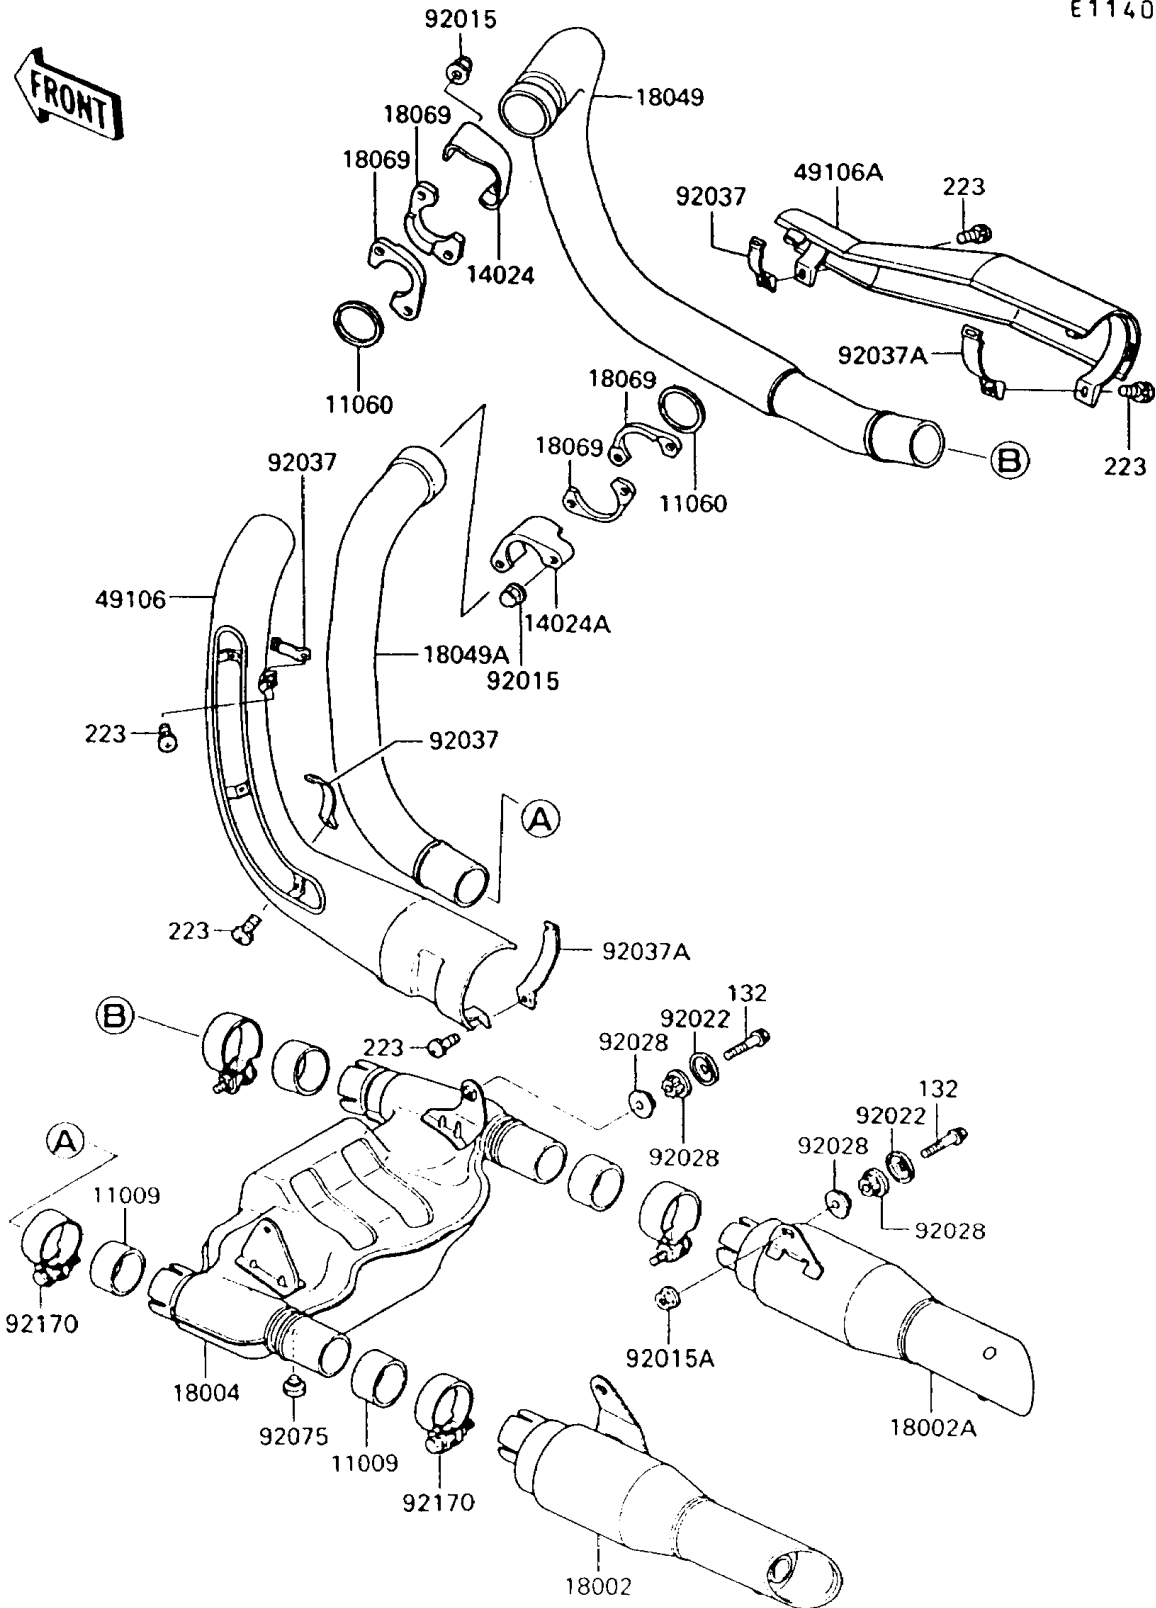

1994 Vulcan 750 PARTS DIAGRAM

Muffler(s)

E1140

1994 Vulcan 750 PARTS LIST

Muffler(s)

ITEM NAME	PART NUMBER	QUANTITY
BOLT-FLANGED-SMALL (Ref # 132)	132E0840	4
SCREW-PAN-WS-CROS (Ref # 223)	223X0620	5
GASKET,EXHAUST PIPE CONNECTING (Ref # 11009)	11009-1666	4
GASKET,EXHAUST PIPE (Ref # 11060)	11060-1119	2
COVER,FR (Ref # 14024)	14024-1091	1
COVER,RR (Ref # 14024A)	14024-1092	1
BODY-COMP-MUFFLER,LH (Ref # 18002)	18002-1701	1
BODY-COMP-MUFFLER,RH (Ref # 18002A)	18002-1702	1
CHAMBER-PREMUFFLER (Ref # 18004)	18004-1055	1
PIPE-EXHAUST,FR (Ref # 18049)	18049-1373	1
PIPE-EXHAUST,RR (Ref # 18049A)	18049-1374	1
HOLDER-EXHAUST PIPE (Ref # 18069)	18069-1061	4
COVER-MUFFLER,LH (Ref # 49106)	49106-1053	1
COVER-MUFFLER,RH (Ref # 49106A)	49106-1054	1
NUT,CAP,8MM (Ref # 92015)	92015-1371	4
NUT,FLANGED,8MM (Ref # 92015A)	92015-1933	2
WASHER,CAP TYPE (Ref # 92022)	92022-1638	4
BUSHING,MUFFLER (Ref # 92028)	92028-1746	8
CLAMP,EXHAUST PIPE COVER (Ref # 92037)	92037-1613	3
CLAMP,MUFFLER COVER (Ref # 92037A)	92037-1615	2
DAMPER (Ref # 92075)	92075-005	1
CLAMP,52MM (Ref # 92170)	92170-1446	4