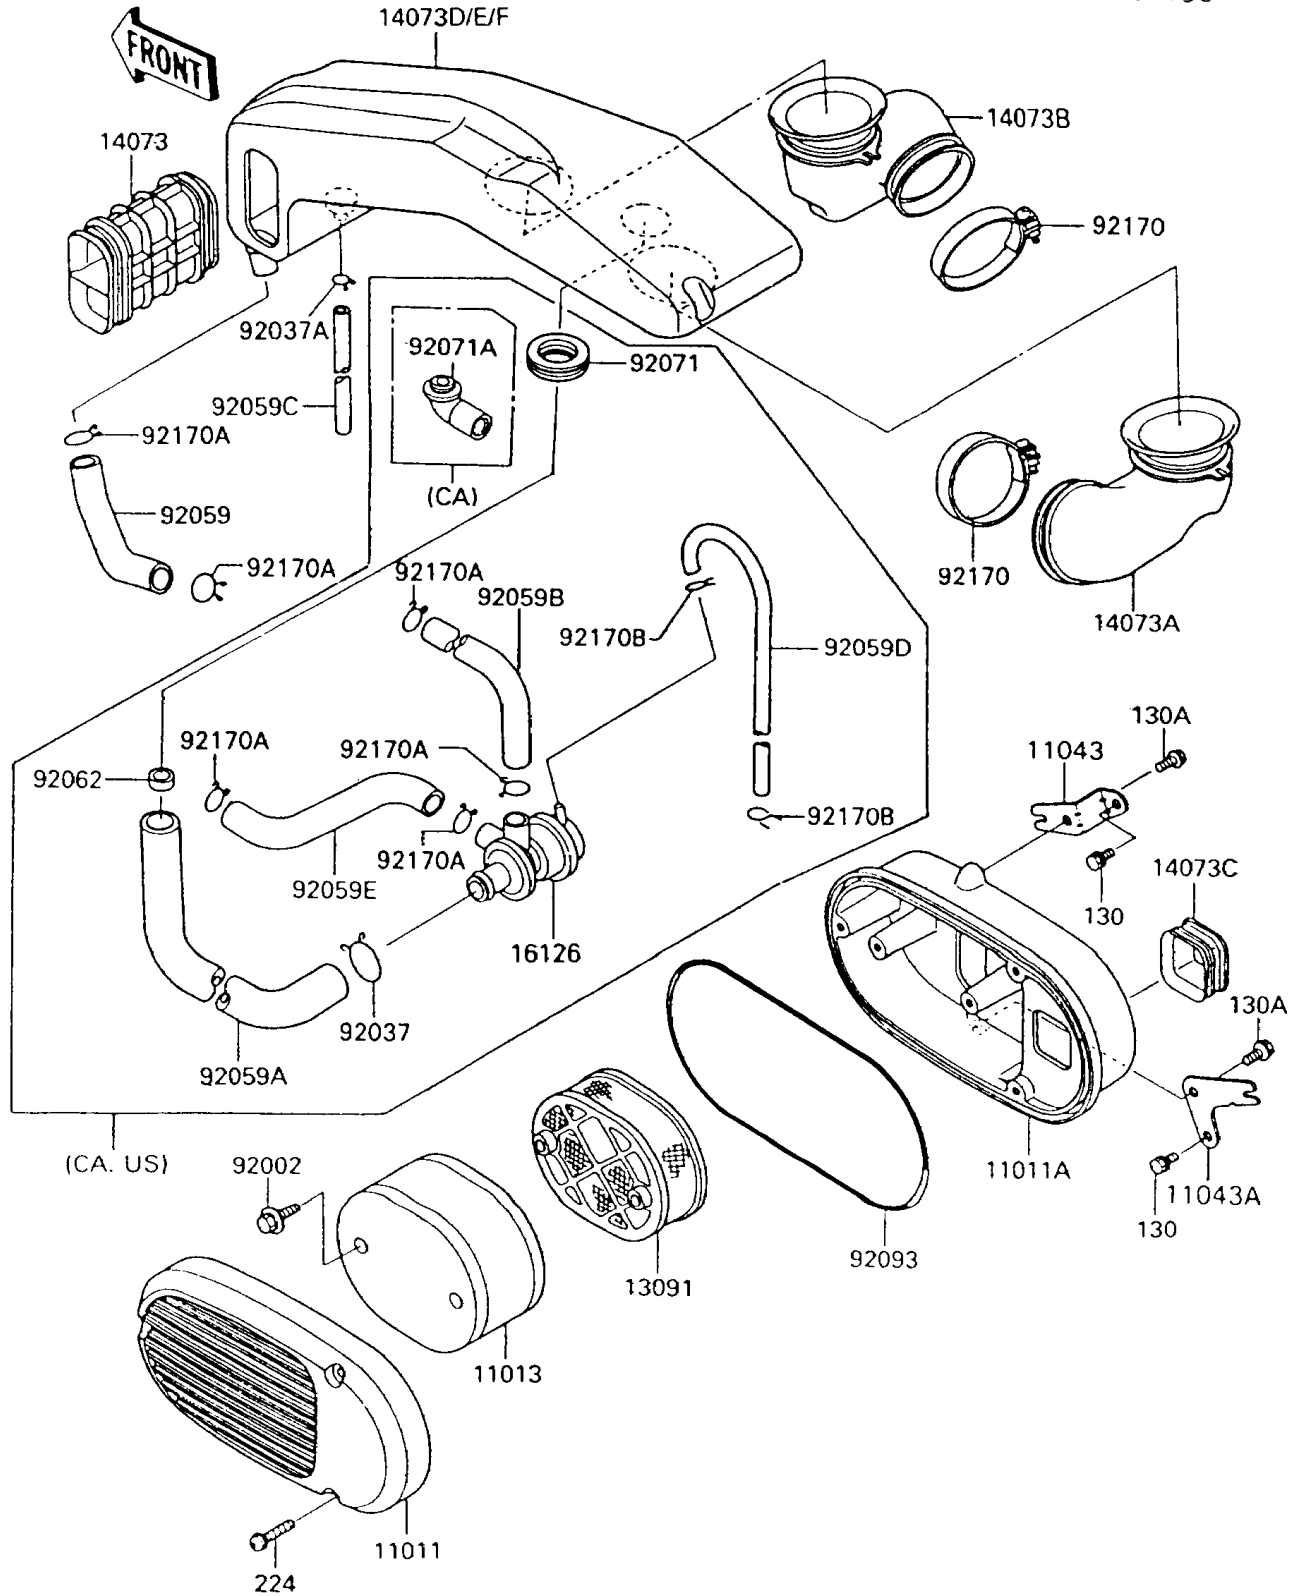

# 1994 Vulcan 750 PARTS DIAGRAM

Air Cleaner

E1130

## Air Cleaner

ITEM NAME	PART NUMBER	QUANTITY
CASE-AIR FILTER,OUTSIDE (Ref # 11011)	11011-1181	2
CASE-AIR FILTER,INSIDE (Ref # 11011A)	11011-1225	2
ELEMENT-AIR FILTER (Ref # 11013)	11013-1122	2
BRACKET,AIR FILTER CASE (Ref # 11043)	11043-1181	2
BRACKET,AIR FILTER CASE (Ref # 11043A)	11043-1975	2
HOLDER,ELEMENT (Ref # 13091)	13091-1345	2
DUCT,AIR FILTER (Ref # 14073)	14073-1197	2
DUCT,FR,CARBURATOR (Ref # 14073A)	14073-1199	1
DUCT,RR,CARBURATOR (Ref # 14073B)	14073-1200	1
DUCT,INLET (Ref # 14073C)	14073-1209	2
DUCT,MAIN (Ref # 14073D)	14073-1281	1
DUCT,MAIN (Ref # 14073E)	14073-1282	1
DUCT,MAIN (Ref # 14073F)	14073-1283	1
VALVE,AIR SWITCH (Ref # 16126)	16126-1139	1
BOLT,6X25 (Ref # 92002)	92002-1137	4
CLAMP,TUBE (Ref # 92037)	92037-1076	1
CLAMP,TUBE (Ref # 92037A)	92037-147	1
TUBE,15X20X116 (Ref # 92059)	92059-1512	1
TUBE,19X25X600 (Ref # 92059A)	92059-1537	1
TUBE (Ref # 92059B)	92059-1587	1
TUBE (Ref # 92059C)	92059-1603	1
TUBE,4X9X330 (Ref # 92059D)	92059-1617	1
TUBE (Ref # 92059E)	92059-1618	1
NOZZLE,7X20.3X10 (Ref # 92062)	92062-1061	1
GROMMET,AIR FILTER (Ref # 92071)	92071-1013	1
GROMMET,AIR FILTER (Ref # 92071A)	92071-1114	1
SEAL,AIR FILTER (Ref # 92093)	92093-1177	2
CLAMP (Ref # 92170)	92170-1444	2
CLAMP,TUBE (Ref # 92170A)	92170-1445	2

# 1994 Vulcan 750 PARTS LIST

## Air Cleaner

ITEM NAME	PART NUMBER	QUANTITY
CLAMP,TUBE (Ref # 92170A)	92170-1445	6
BOLT-FLANGED,6X10,BLACK (Ref # 130)	130C0610	4
BOLT-FLANGED,6X12 (Ref # 130A)	130C0612	4
SCREW-PAN-WP-CROS (Ref # 224)	224C0630	6
CLAMP (Ref # 92170B)	92170-1450	2