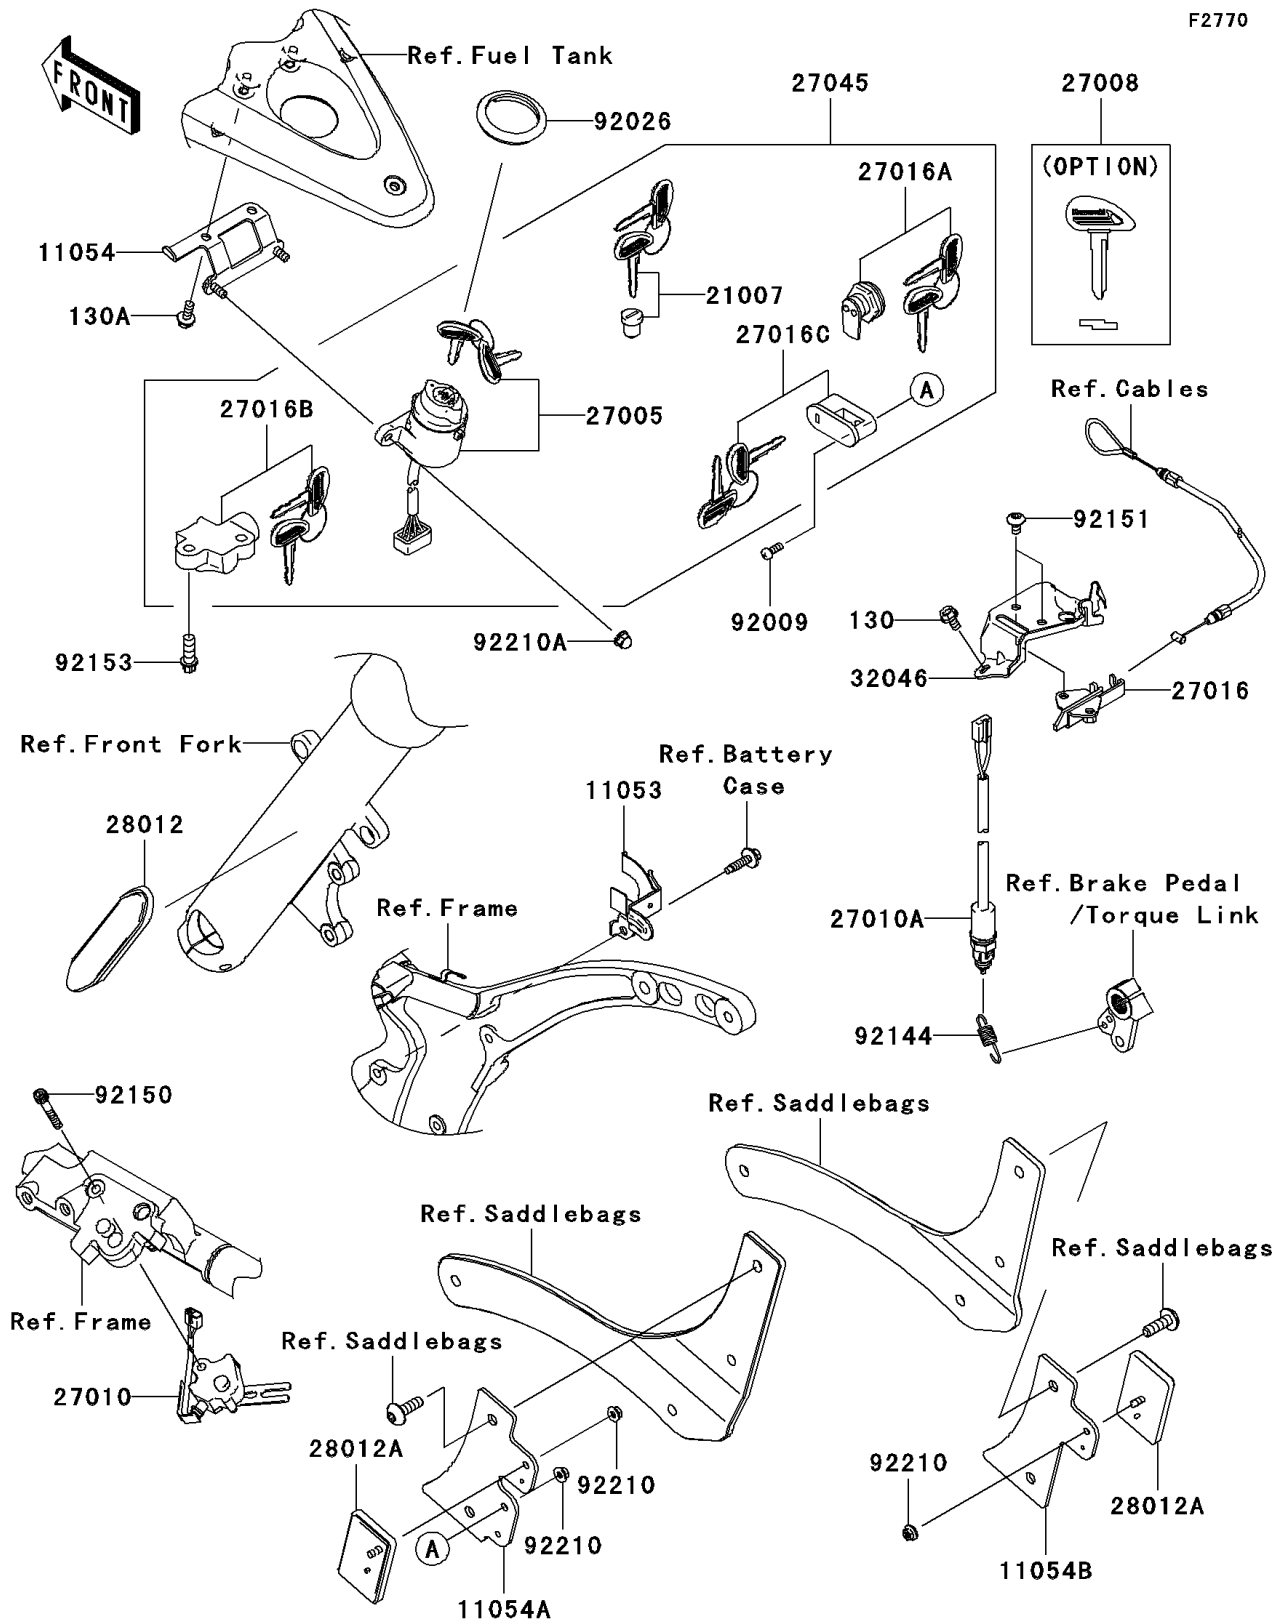

2007 Vulcan 2000 Classic LT PARTS DIAGRAM

Ignition Switch/Locks/Reflectors

F2770

2007 Vulcan 2000 Classic LT PARTS LIST

Ignition Switch/Locks/Reflectors

ITEM NAME	PART NUMBER	QUANTITY
BOLT-FLANGED,6X12 (Ref # 130)	130L0612	1
BOLT-FLANGED,6X14 (Ref # 130A)	130L0614	1
BRACKET,SIDE COVER LOCK (Ref # 11053)	11053-0920	1
BRACKET,IGNITION SWITCH (Ref # 11054)	11054-0095	1
BRACKET,REFLECTOR,RR,LH (Ref # 11054A)	11054-0357	1
BRACKET,REFLECTOR,RR,RH (Ref # 11054B)	11054-0358	1
ROTOR,LOCK,TANK CAP (Ref # 21007)	21007-5053	1
SWITCH-ASSY-IGNITION (Ref # 27005)	27005-0027	1
KEY-LOCK,BLANK (Ref # 27008)	27008-1211	1
SWITCH,SIDE STAND (Ref # 27010)	27010-0011	1
SWITCH,REAR BRAKE (Ref # 27010A)	27010-0023	1
LOCK-ASSY,SEAT STRIKER (Ref # 27016)	27016-1115	1
LOCK-ASSY,LID (Ref # 27016A)	27016-5279	1
LOCK-ASSY,STEERING (Ref # 27016B)	27016-5298	1
LOCK-ASSY,HELMET (Ref # 27016C)	27016-5311	1
SWITCH-ASSY (Ref # 27045)	27045-5324	1
REFLECTOR-REFLEX,FR,SIDE (Ref # 28012)	28012-0009	1
REFLECTOR-REFLEX (Ref # 28012A)	28012-1088	1
BRACKET-SEAT (Ref # 32046)	32046-0037	1
SCREW,5X14 (Ref # 92009)	92009-1341	1
SPACER,IGNITION SWITCH (Ref # 92026)	92026-0018	1
SPRING,REAR BRAKE SWITCH (Ref # 92144)	92144-1141	1
BOLT,SOCKET,6X40 (Ref # 92150)	92150-1958	1
BOLT,SOCKET,6X12 (Ref # 92151)	92151-1219	1
BOLT,TORX,8X22 (Ref # 92153)	92153-1273	1
NUT,FLANGED,5MM (Ref # 92210)	92210-0007	1
NUT,CAP,6MM (Ref # 92210A)	92210-1252	1