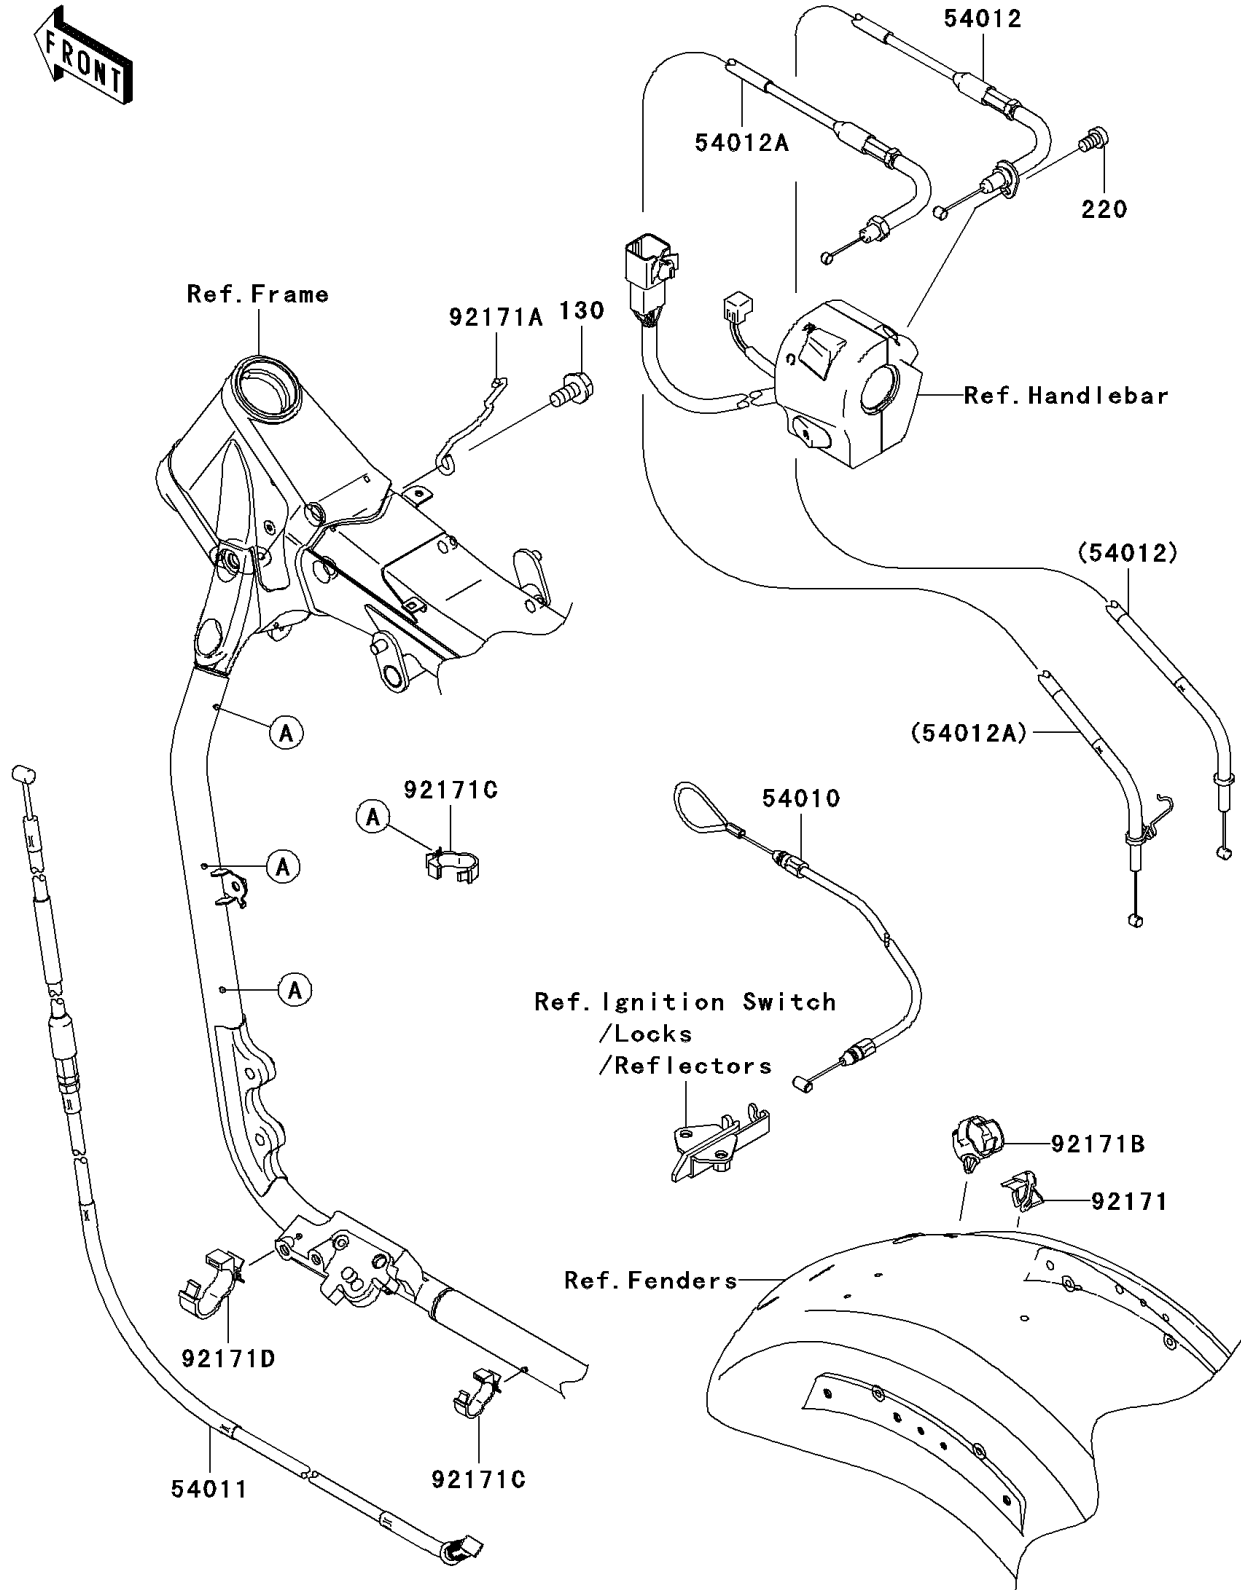

## 2007 Vulcan 2000 Classic LT PARTS DIAGRAM

Cables

F2540

## 2007 Vulcan 2000 Classic LT PARTS LIST

### Cables

ITEM NAME	PART NUMBER	QUANTITY
BOLT-FLANGED,6X12 (Ref # 130)	130J0612	1
SCREW-PAN-CROSS,5X8 (Ref # 220)	220F0508	1
CABLE,SEAT LOCK (Ref # 54010)	54010-0018	1
CABLE-CLUTCH (Ref # 54011)	54011-0004	1
CABLE-THROTTLE,OPENING (Ref # 54012)	54012-0145	1
CABLE-THROTTLE,CLOSING (Ref # 54012A)	54012-0146	1
CLAMP,SEAT LOCK CABLE (Ref # 92171)	92171-0328	1
CLAMP,CABLE (Ref # 92171A)	92171-0330	1
CLAMP,DIA=13 (Ref # 92171B)	92171-1415	1
CLAMP,DIA=10 (Ref # 92171C)	92171-1423	1
CLAMP,DIA=15 (Ref # 92171D)	92171-1424	1