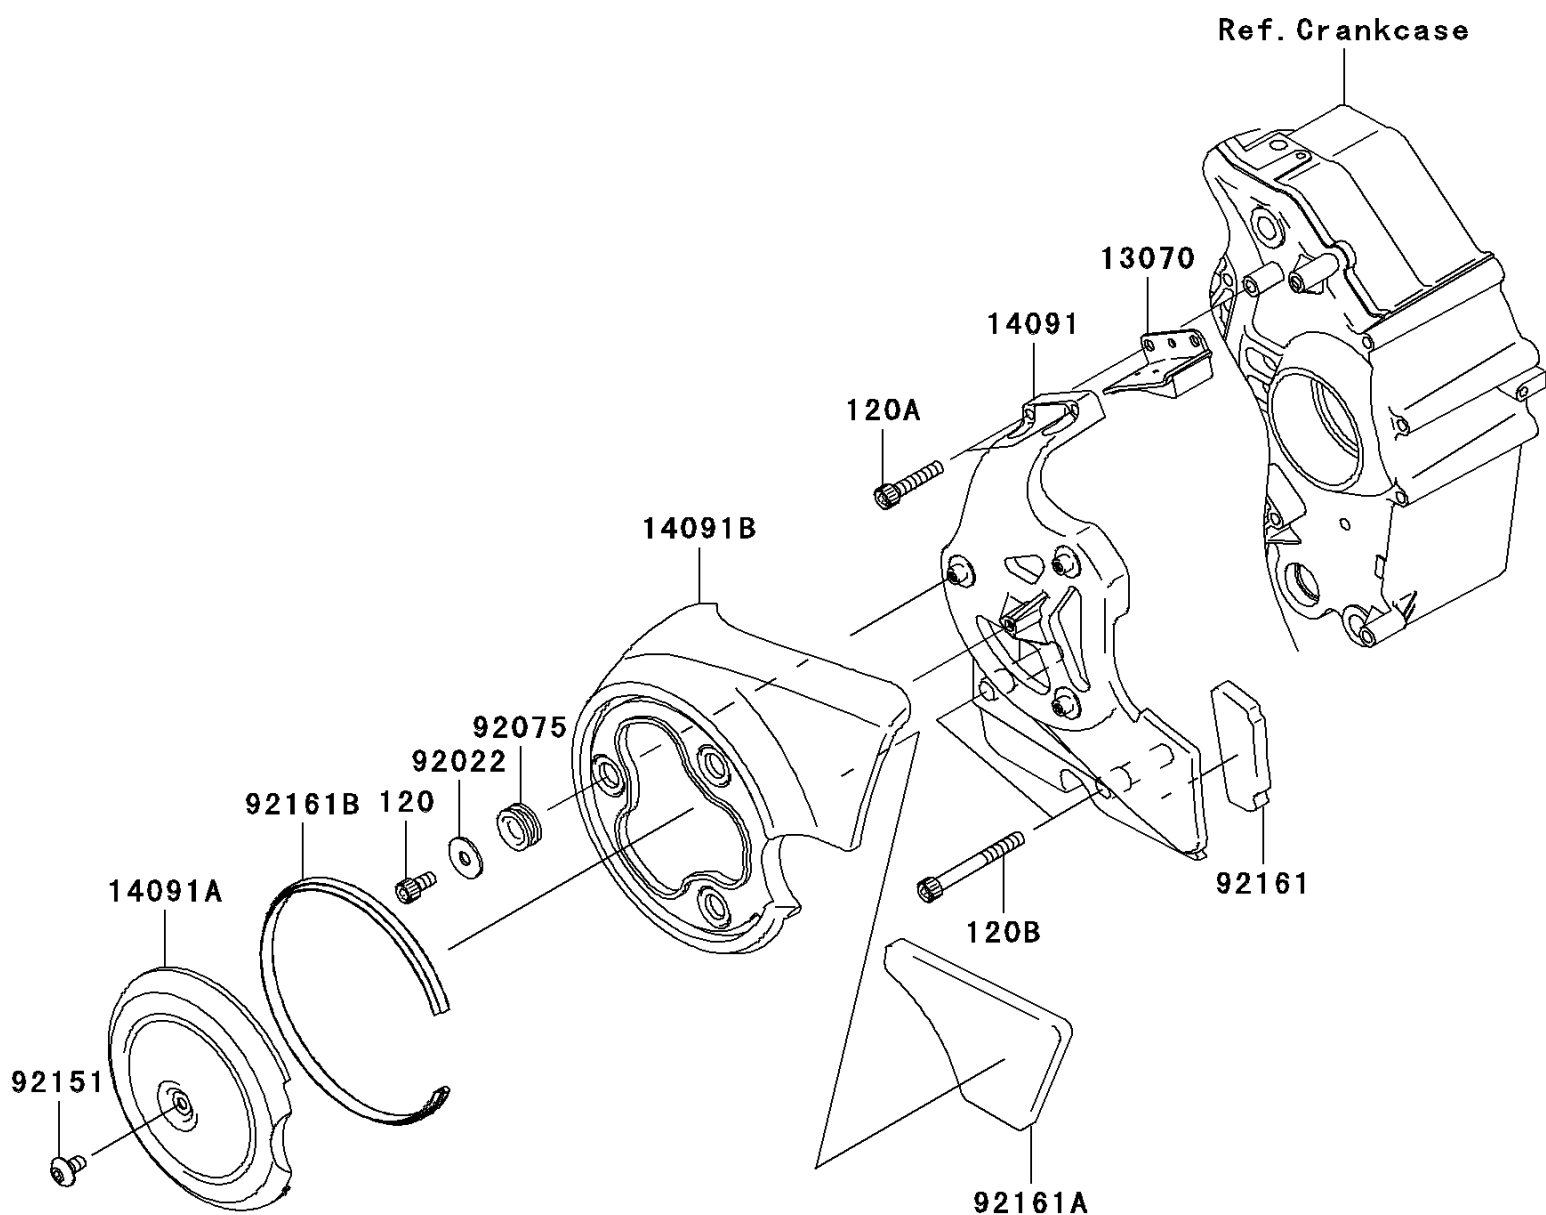

2007 Vulcan 2000 Classic LT PARTS DIAGRAM

Chain Cover

E1433

2007 Vulcan 2000 Classic LT PARTS LIST

Chain Cover

| ITEM NAME | PART NUMBER | QUANTITY |
|-------------------------------------|-------------|----------|
| BOLT-SOCKET,6X12 (Ref # 120) | 120R0612 | 1 |
| BOLT-SOCKET,6X30 (Ref # 120A) | 120W0630 | 1 |
| BOLT-SOCKET,6X55 (Ref # 120B) | 120W0655 | 1 |
| GUIDE,BELT (Ref # 13070) | 13070-0039 | 1 |
| COVER,PULLEY,INSIDE (Ref # 14091) | 14091-0040 | 1 |
| COVER,PULLEY,OUTSIDE (Ref # 14091A) | 14091-0042 | 1 |
| COVER,PULLEY MIDDLE (Ref # 14091B) | 14091-0247 | 1 |
| WASHER,6.5X20X1.5 (Ref # 92022) | 92022-3710 | 1 |
| DAMPER (Ref # 92075) | 92075-1634 | 1 |
| BOLT,SOCKET,6X12 (Ref # 92151) | 92151-1940 | 1 |
| DAMPER (Ref # 92161) | 92161-0098 | 1 |
| DAMPER (Ref # 92161A) | 92161-0099 | 1 |
| DAMPER (Ref # 92161B) | 92161-0136 | 1 |