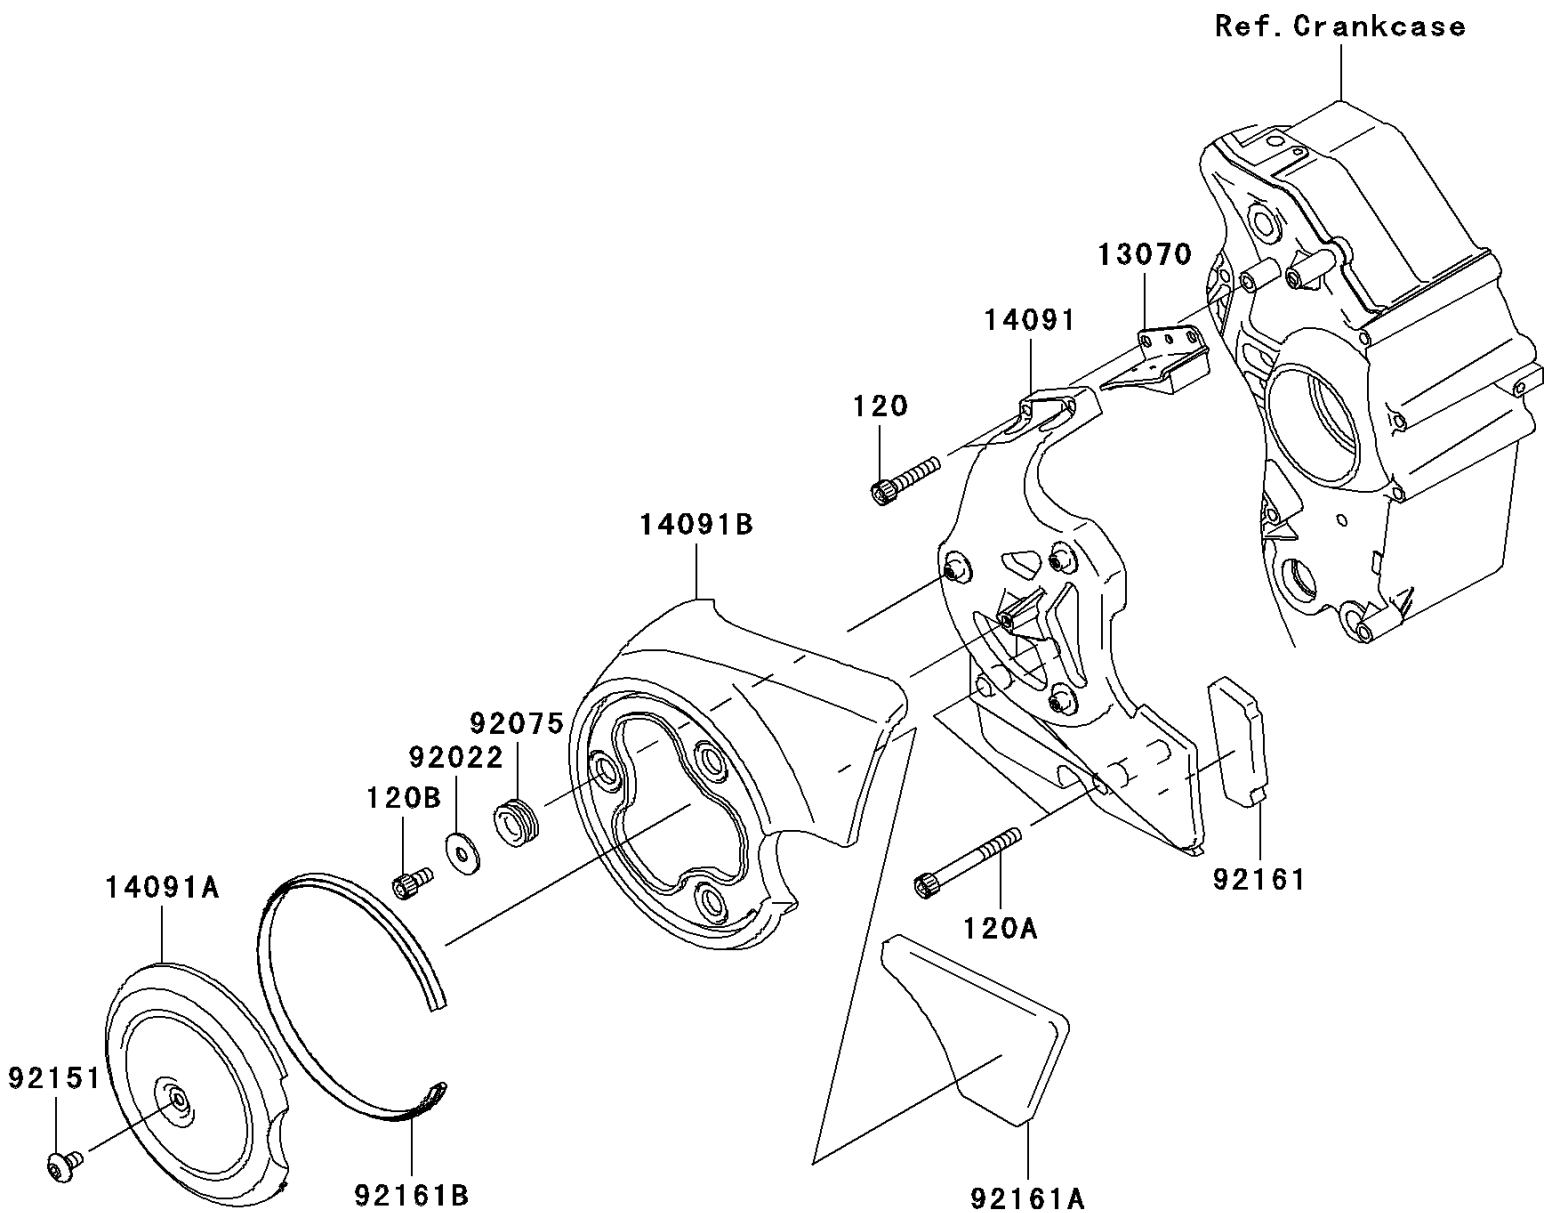

2008 Vulcan® 2000 Classic PARTS DIAGRAM

Chain Cover

E1433

2008 Vulcan® 2000 Classic PARTS LIST

Chain Cover

ITEM NAME	PART NUMBER	QUANTITY
BOLT-SOCKET,6X30 (Ref # 120)	120CB0630	2
BOLT-SOCKET,6X55 (Ref # 120A)	120CB0655	2
BOLT-SOCKET,6X12 (Ref # 120B)	120R0612	3
GUIDE,BELT (Ref # 13070)	13070-0039	1
COVER,PULLEY,INSIDE (Ref # 14091)	14091-0040	1
COVER,PULLEY,OUTSIDE (Ref # 14091A)	14091-0042	1
COVER,PULLEY MIDDLE (Ref # 14091B)	14091-0247	1
WASHER,6.5X20X1.5 (Ref # 92022)	92022-3710	3
DAMPER (Ref # 92075)	92075-1634	3
BOLT,SOCKET,6X12 (Ref # 92151)	92151-1940	1
DAMPER (Ref # 92161)	92161-0098	1
DAMPER (Ref # 92161A)	92161-0099	1
DAMPER (Ref # 92161B)	92161-0136	1