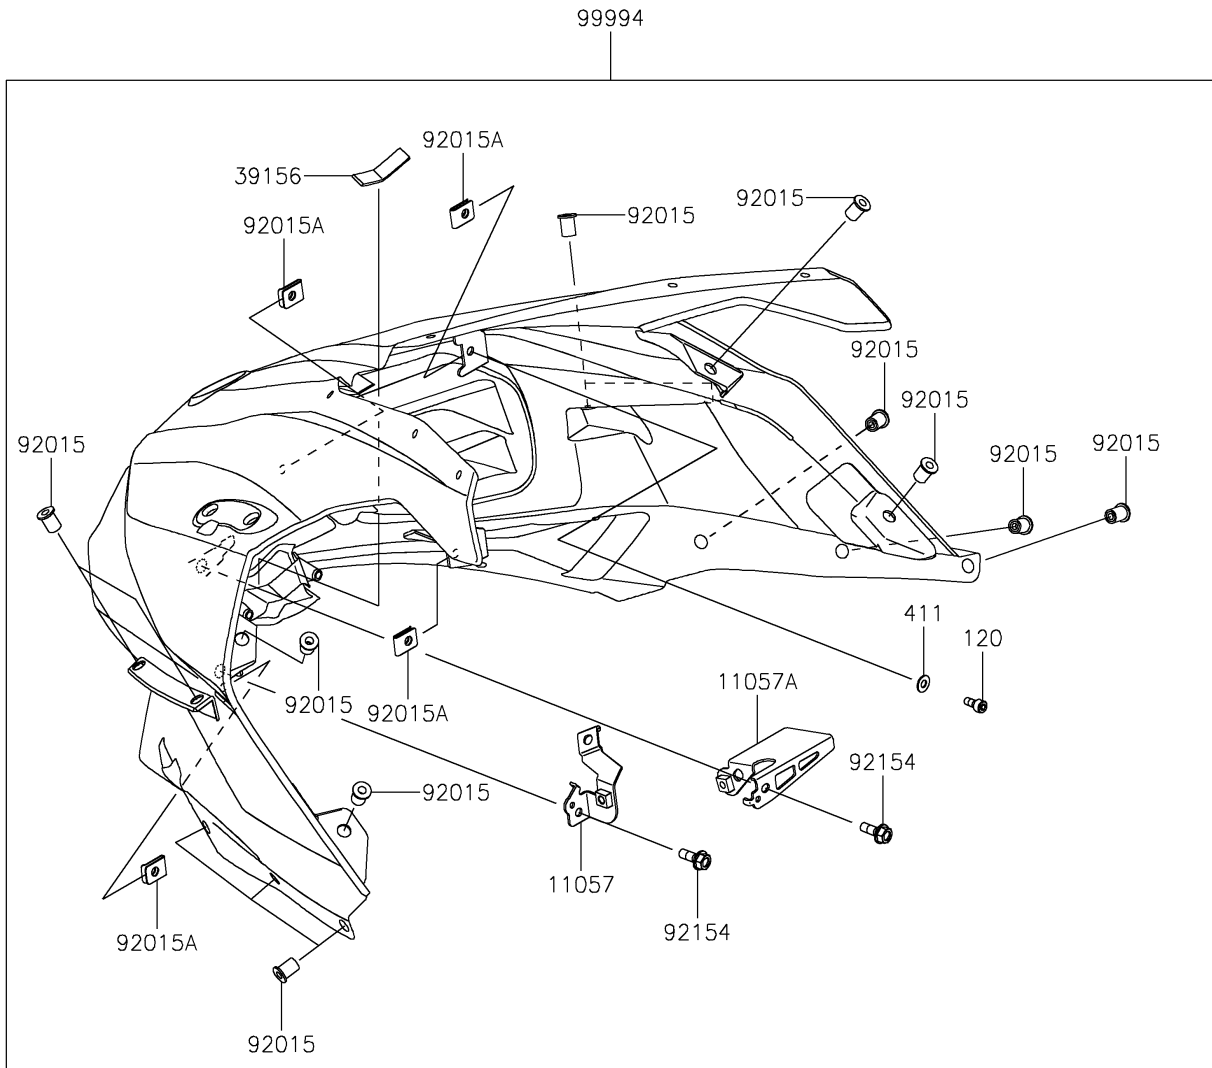

2022 NINJA H2® PARTS DIAGRAM

Accessory(Carbon Cowling Kit)

F2910B

WD

2022 NINJA H2® PARTS LIST

Accessory(Carbon Cowling Kit)

ITEM NAME	PART NUMBER	QUANTITY
BRACKET (Ref # 11057)	11057-0765	1
BRACKET,HEAD LAMP HARNESS (Ref # 11057A)	11057-0777	1
PAD,10X50X2 (Ref # 39156)	39156-1924	1
NUT,WELL,5MM (Ref # 92015)	92015-1757	14
NUT,5MM (Ref # 92015A)	92015-1996	4
BOLT,FLANGED,6X16 (Ref # 92154)	92154-0899	2
CARBON COWLING KIT (Ref # 99994)	99994-1006	1
BOLT-SOCKET,5X16 (Ref # 120)	120CA0516	4
WASHER-PLAIN,5MM (Ref # 411)	411AA0500	4