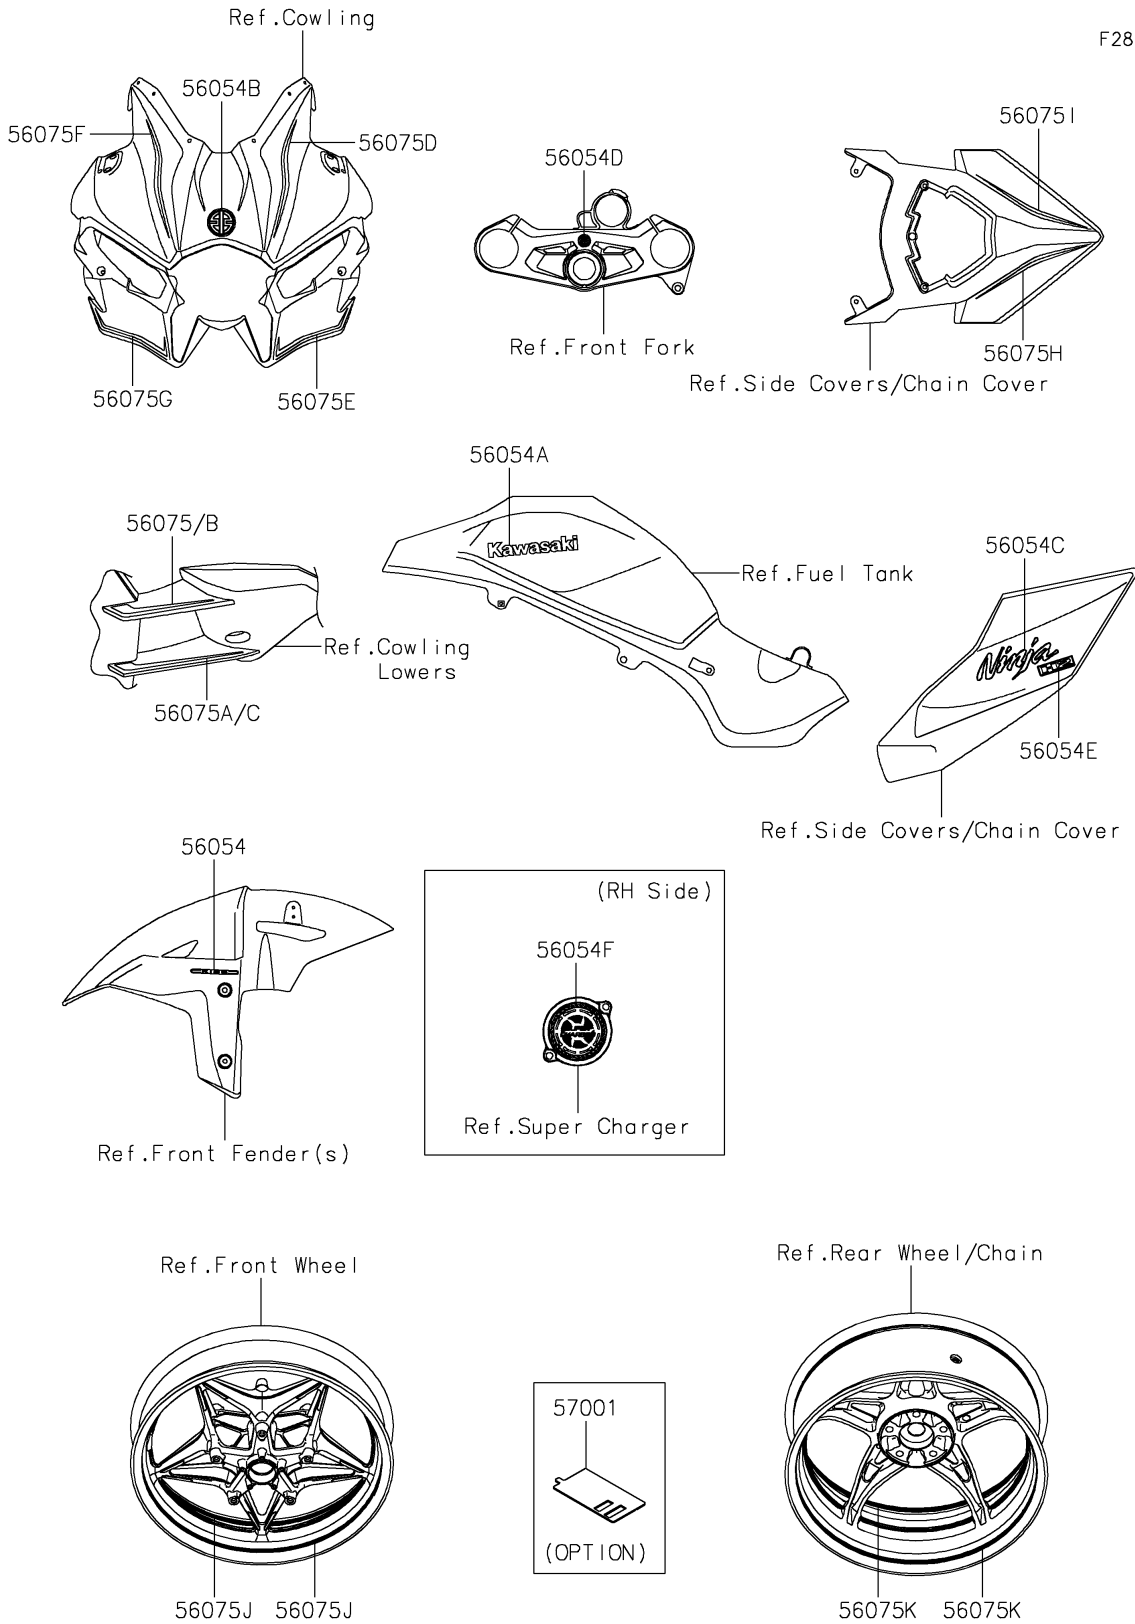

2022 NINJA H2® PARTS DIAGRAM

Decals(JNFNN/JNFNL/JPFNN/JPFNL)

F2861

2022 NINJA H2® PARTS LIST

Decals(JNFNN/JNFNL/JPFNN/JPFNL)

ITEM NAME	PART NUMBER	QUANTITY
MARK,FR FENDER,KIBS (Ref # 56054)	56054-0721	2
MARK,KAWASAKI (Ref # 56054A)	56054-1356	2
MARK,UPP COWL.,RIVER (Ref # 56054B)	56054-1557	1
MARK,SIDE COVER,NINJA (Ref # 56054C)	56054-1626	2
MARK,UPP HOLDER,RIVER (Ref # 56054D)	56054-1628	1
MARK,H2,3D (Ref # 56054E)	56054-2191	2
MARK,SUPERCHARGED (Ref # 56054F)	56054-2533	1
PATTERN,SHROUD,LH,UPP (Ref # 56075)	56075-0423	1
PATTERN,SHROUD,LH,LWR (Ref # 56075A)	56075-0424	1
PATTERN,SHROUD,RH,UPP (Ref # 56075B)	56075-0425	1
PATTERN,SHROUD,RH,LWR (Ref # 56075C)	56075-0426	1
PATTERN,UPP COWL.,LH,UPP (Ref # 56075D)	56075-0427	1
PATTERN,UPP COWL.,LH,LWR (Ref # 56075E)	56075-0428	1
PATTERN,UPP COWL.,RH,UPP (Ref # 56075F)	56075-0429	1
PATTERN,UPP COWL.,RH,LWR (Ref # 56075G)	56075-0430	1
PATTERN,TAIL COVER,LH (Ref # 56075H)	56075-0431	1
PATTERN,TAIL COVER,RH (Ref # 56075I)	56075-0432	1
PATTERN,FR WHEEL,GREEN,10X1372 (Ref # 56075J)	56075-0433	2
PATTERN,RR WHEEL,GREEN,12X1377 (Ref # 56075K)	56075-0434	2
RIM STRIPE APPLICATOR,10/12MM (Ref # 57001)	57001-1836	AR