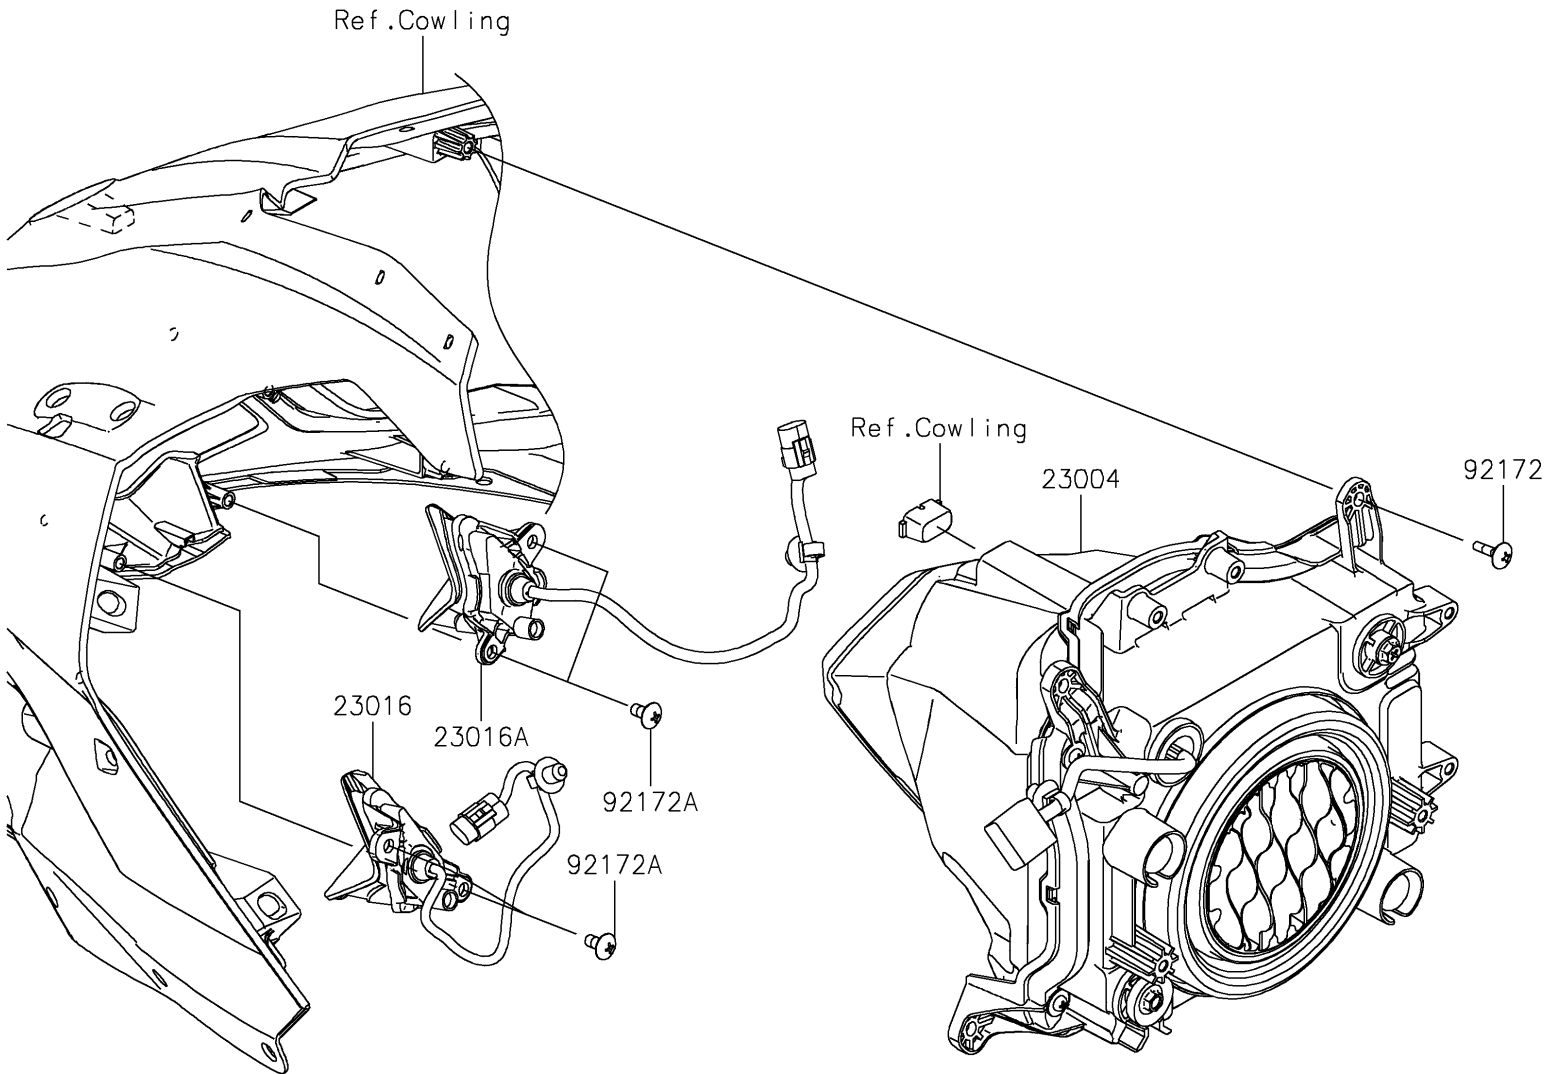

# 2022 NINJA H2® PARTS DIAGRAM

Headlight(s)(JNFNN/JNFNL/JPFNN/JPFNL)

F2710

## 2022 NINJA H2® PARTS LIST

Headlight(s)(JNFNN/JNFNL/JPFNN/JPFNL)

ITEM NAME	PART NUMBER	QUANTITY
LAMP-HEAD,LED (Ref # 23004)	23004-0359	1
LAMP-ASSY,POSITION,LH (Ref # 23016)	23016-0572	1
LAMP-ASSY,POSITION,RH (Ref # 23016A)	23016-0573	1
SCREW,TAPPING,5X16 (Ref # 92172)	92172-0238	4
SCREW,TAPPING,5X10 (Ref # 92172A)	92172-0262	4