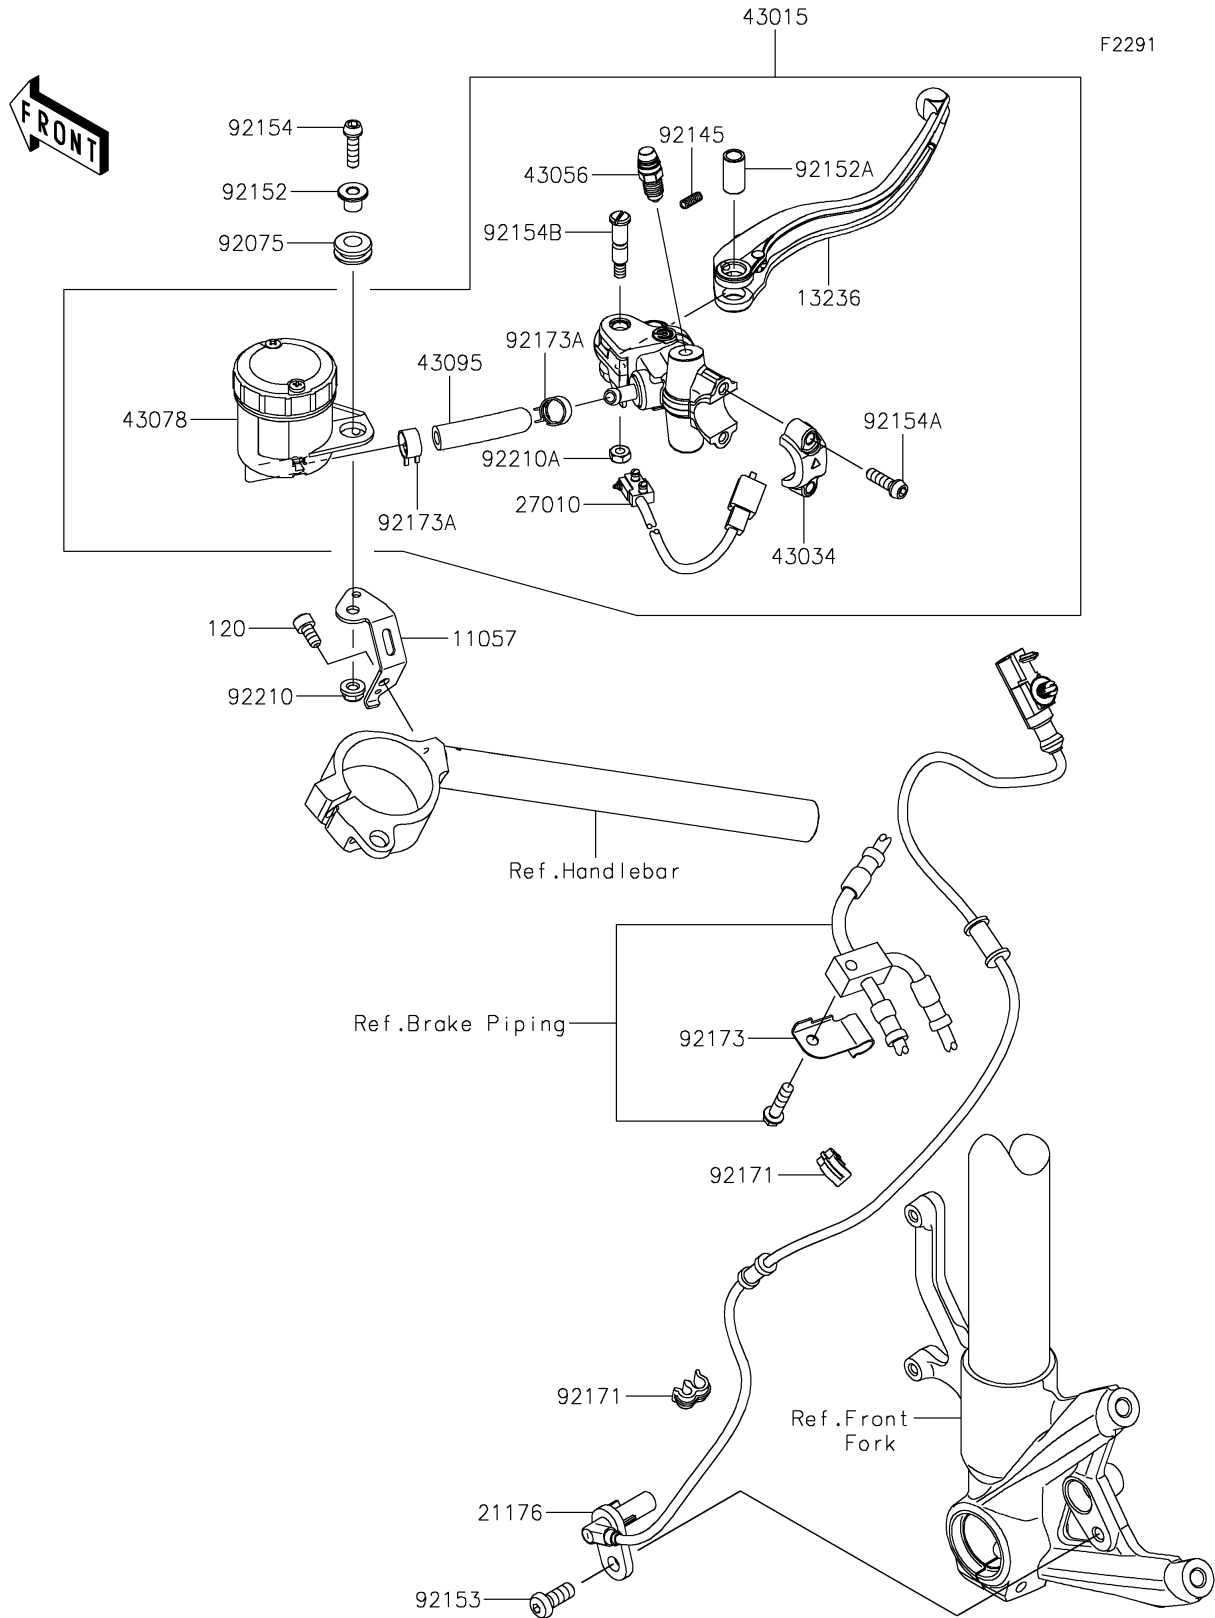

# 2022 NINJA H2® PARTS DIAGRAM

## Front Master Cylinder

## 2022 NINJA H2® PARTS LIST

### Front Master Cylinder

ITEM NAME	PART NUMBER	QUANTITY
BRACKET,RESERVOIR TANK (Ref # 11057)	11057-2844	1
LEVER-COMP,BRAKE (Ref # 13236)	13236-0770	1
SENSOR,WHEEL SPEED,FR (Ref # 21176)	21176-0792	1
SWITCH,STOP (Ref # 27010)	27010-0922	1
CYLINDER-ASSY-MASTER,FR (Ref # 43015)	43015-0750	1
HOLDER-BRAKE (Ref # 43034)	43034-0121	1
BREATHER-BRAKE (Ref # 43056)	43056-0019	1
RESERVOIR (Ref # 43078)	43078-0577	1
HOSE-BRAKE (Ref # 43095)	43095-0908	1
DAMPER (Ref # 92075)	92075-1028	1
SPRING (Ref # 92145)	92145-1683	1
COLLAR,6X16X10.6 (Ref # 92152)	92152-2110	1
COLLAR,LEVER (Ref # 92152A)	92152-2151	1
BOLT,SOCKET,8X20 (Ref # 92153)	92153-0912	1
BOLT,SOCKET,6X22 (Ref # 92154)	92154-1456	1
BOLT,SOCKET,6X20 (Ref # 92154A)	92154-1644	2
BOLT,LEVER (Ref # 92154B)	92154-1809	1
CLAMP (Ref # 92171)	92171-0921	2
CLAMP (Ref # 92173)	92173-0086	1
CLAMP,HOSE (Ref # 92173A)	92173-1498	2
NUT,6MM (Ref # 92210)	92210-0991	1
NUT,U (Ref # 92210A)	92210-1424	1
BOLT-SOCKET,6X12 (Ref # 120)	120CB0612	1