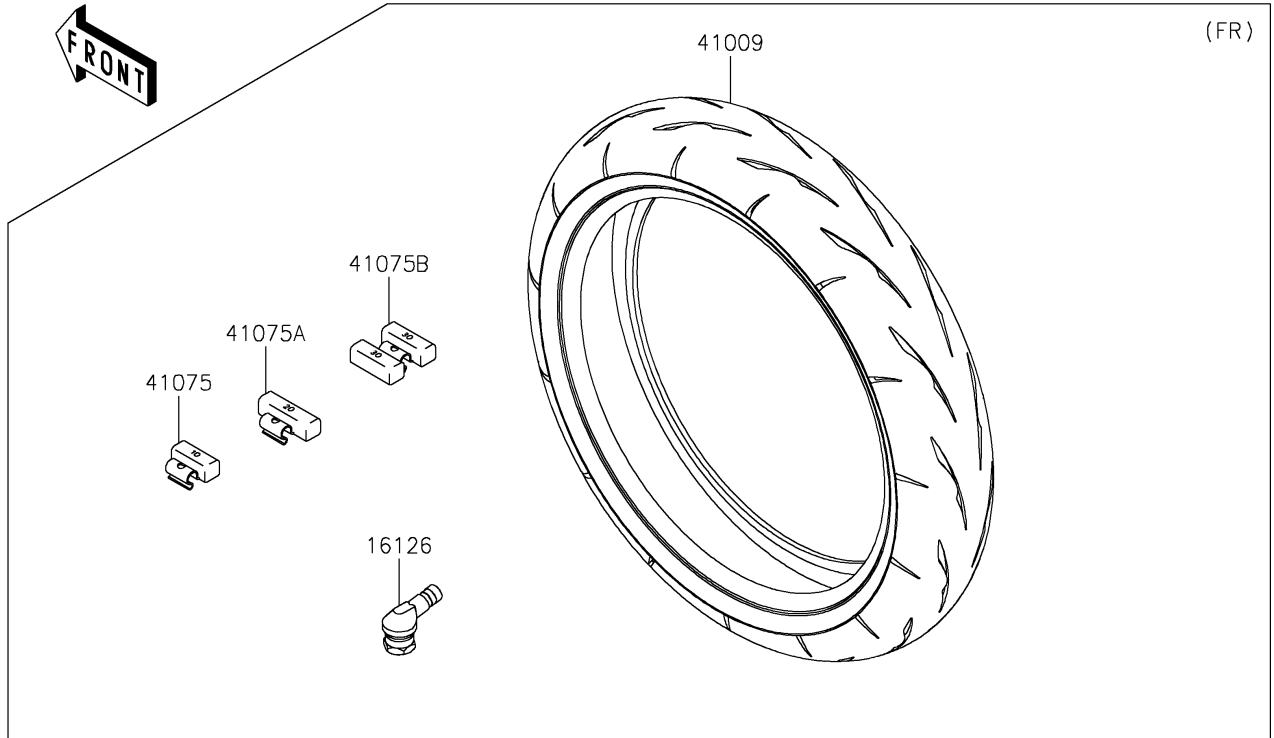

2022 NINJA H2® PARTS DIAGRAM

Tires

F2210

2022 NINJA H2® PARTS LIST

Tires

ITEM NAME	PART NUMBER	QUANTITY
VALVE (Ref # 16126)	16126-0735	2
TIRE,FR,120/70ZR17(58W),RS11F (Ref # 41009)	41009-0811	1
TIRE,RR,200/55ZR17(78W),RS11R (Ref # 41009A)	41009-0812	1
BALANCER-WHEEL,10G,SILVER (Ref # 41075)	41075-0007	AR
BALANCER-WHEEL,20G,SILVER (Ref # 41075A)	41075-0008	AR
BALANCER-WHEEL,30G,SILVER (Ref # 41075B)	41075-0017	AR