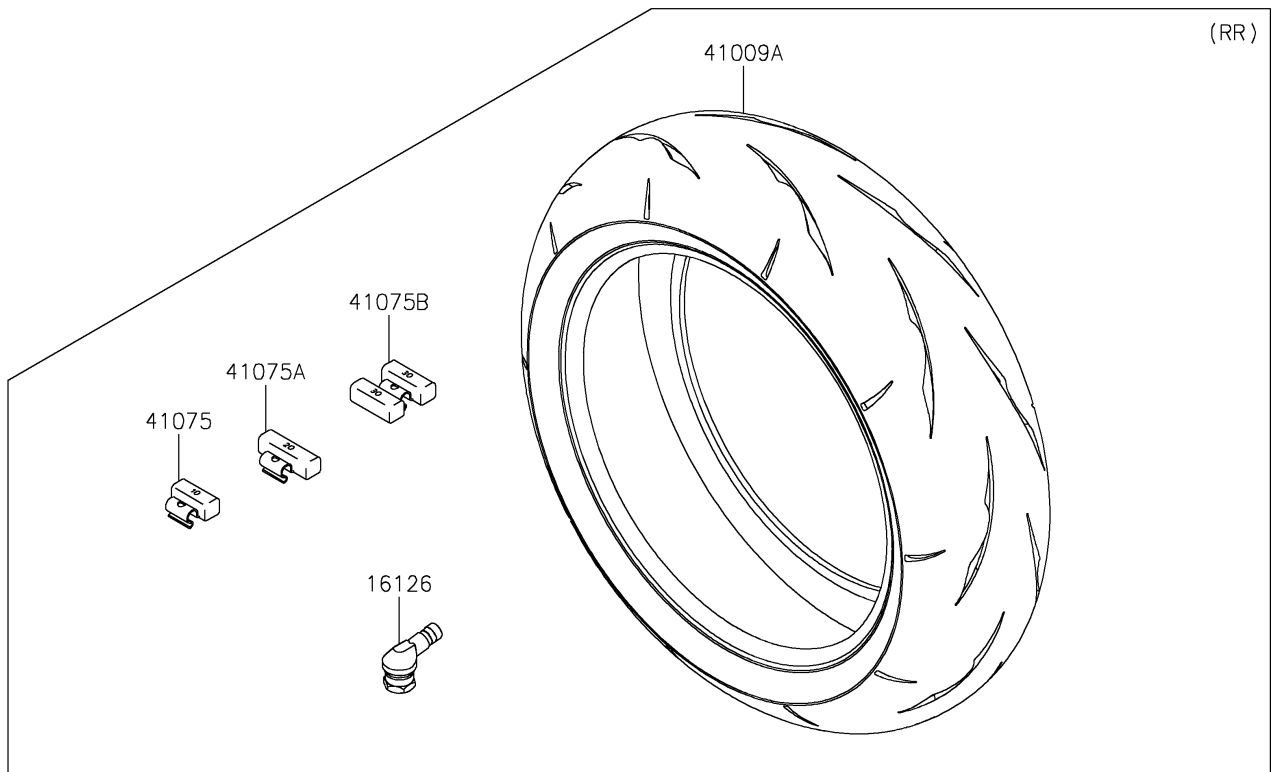

2022 NINJA H2® PARTS DIAGRAM

Tires

F2210

2022 NINJA H2® PARTS LIST

Tires

ITEM NAME	PART NUMBER	QUANTITY
VALVE (Ref # 16126)	16126-0735	2
TIRE,FR,120/70ZR17(58W),RS11F (Ref # 41009)	41009-0811	1
TIRE,RR,200/55ZR17(78W),RS11R (Ref # 41009A)	41009-0812	1
BALANCER-WHEEL,10G,SILVER (Ref # 41075)	41075-0007	AR
BALANCER-WHEEL,20G,SILVER (Ref # 41075A)	41075-0008	AR
BALANCER-WHEEL,30G,SILVER (Ref # 41075B)	41075-0017	AR