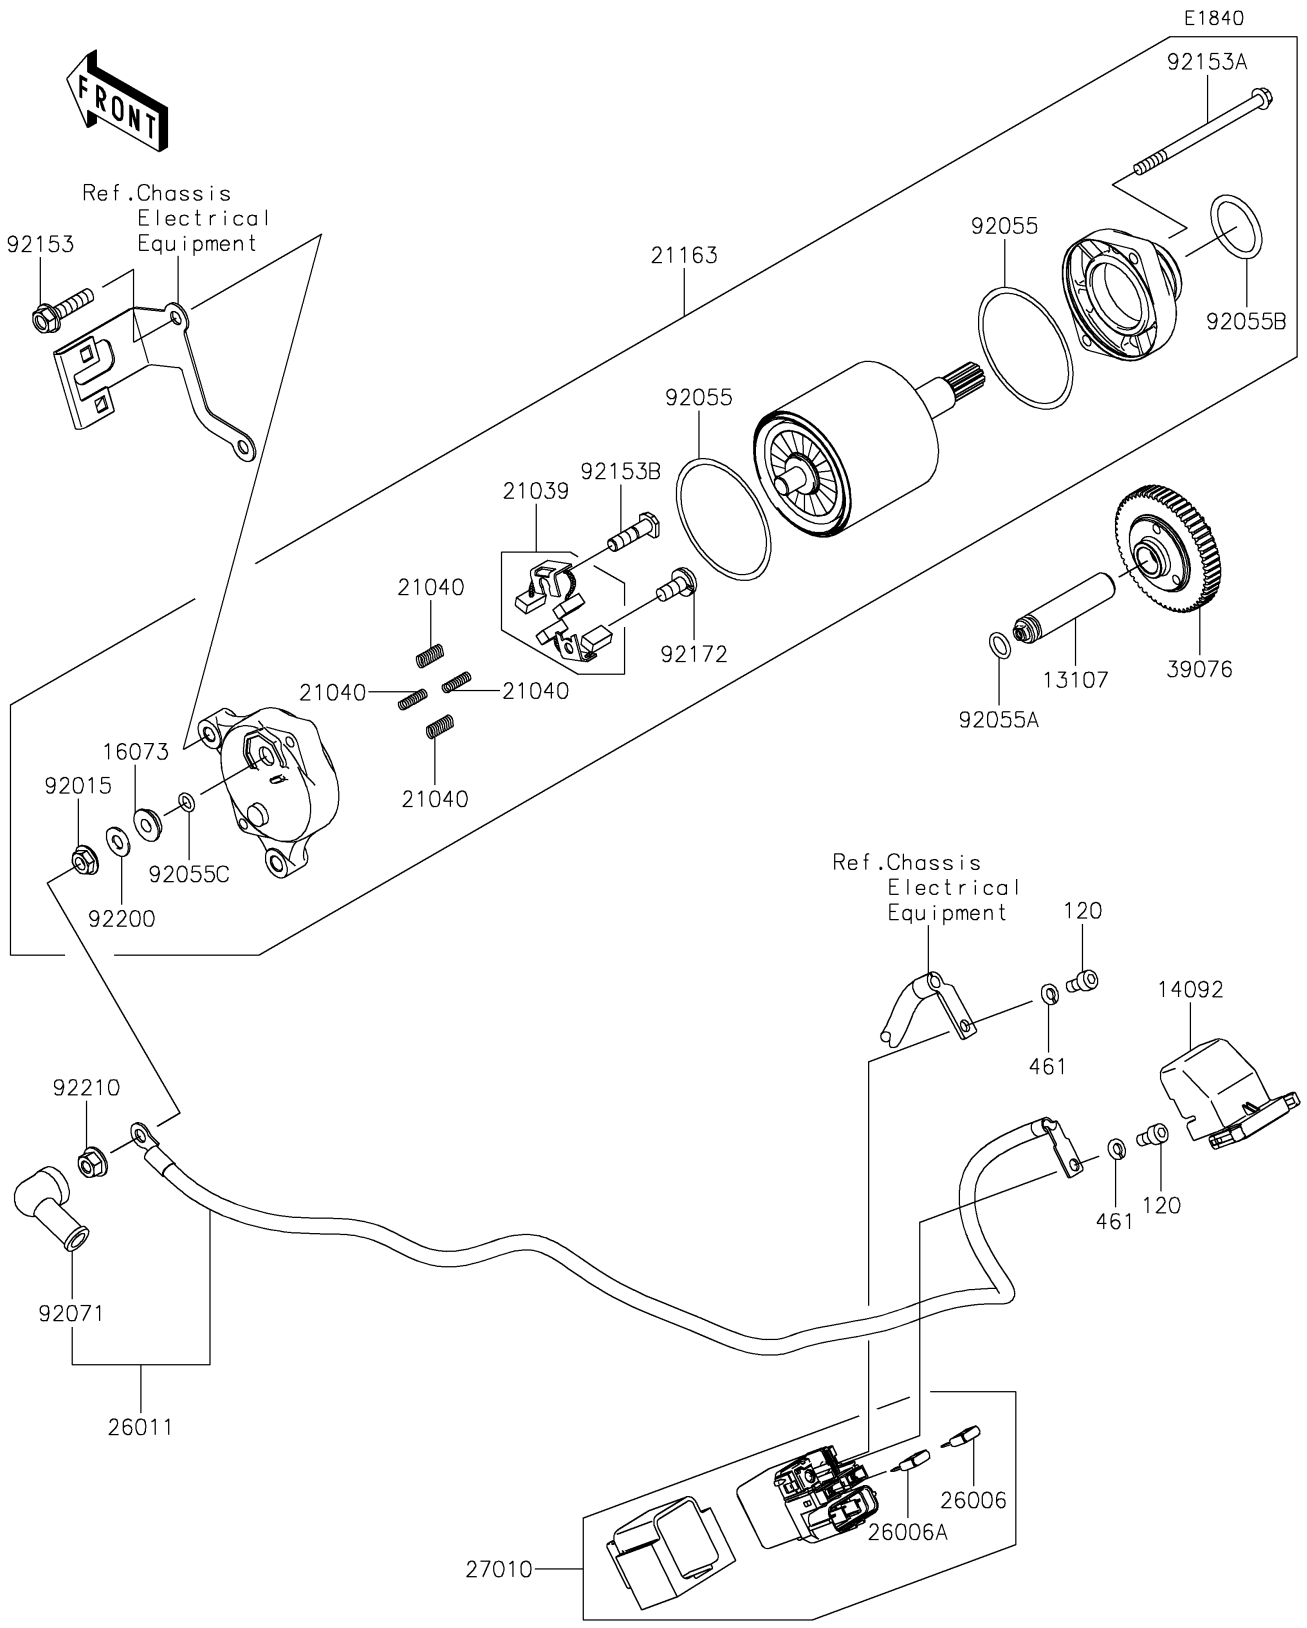

2022 NINJA H2® PARTS DIAGRAM

Starter Motor

2022 NINJA H2® PARTS LIST

Starter Motor

ITEM NAME	PART NUMBER	QUANTITY
SHAFT (Ref # 13107)	13107-0813	1
COVER (Ref # 14092)	14092-0109	1
INSULATOR (Ref # 16073)	16073-0053	1
BRUSH,CARBON (Ref # 21039)	21039-0004	1
SPRING-BRUSH (Ref # 21040)	21040-0003	4
STARTER-ELECTRIC (Ref # 21163)	21163-0750	1
FUSE,MINI BLADE,15A,BLUE (Ref # 26006)	26006-0001	1
FUSE,MINI BLADE,30A,GREEN (Ref # 26006A)	26006-1080	1
WIRE-LEAD (Ref # 26011)	26011-0910	1
SWITCH (Ref # 27010)	27010-0773	1
LIMITER (Ref # 39076)	39076-0025	1
NUT,STARTER MOTOR (Ref # 92015)	92015-1476	1
RING-O (Ref # 92055)	92055-0136	2
RING-O,8.8X1.9 (Ref # 92055A)	92055-099	1
RING-O (Ref # 92055B)	92055-1276	1
RING-O,4.5X2.0 (Ref # 92055C)	92055-1370	1
GROMMET (Ref # 92071)	92071-0024	1
BOLT,FLANGED,6X25 (Ref # 92153)	92153-1592	2
BOLT (Ref # 92153A)	92153-1850	2
BOLT (Ref # 92153B)	92153-1866	1
SCREW (Ref # 92172)	92172-0334	1
WASHER (Ref # 92200)	92200-0386	1
NUT,6MM (Ref # 92210)	92210-0188	1
BOLT-SOCKET,5X10 (Ref # 120)	120CB0510	2
WASHER-SPRING,5MM (Ref # 461)	461DA0500	2