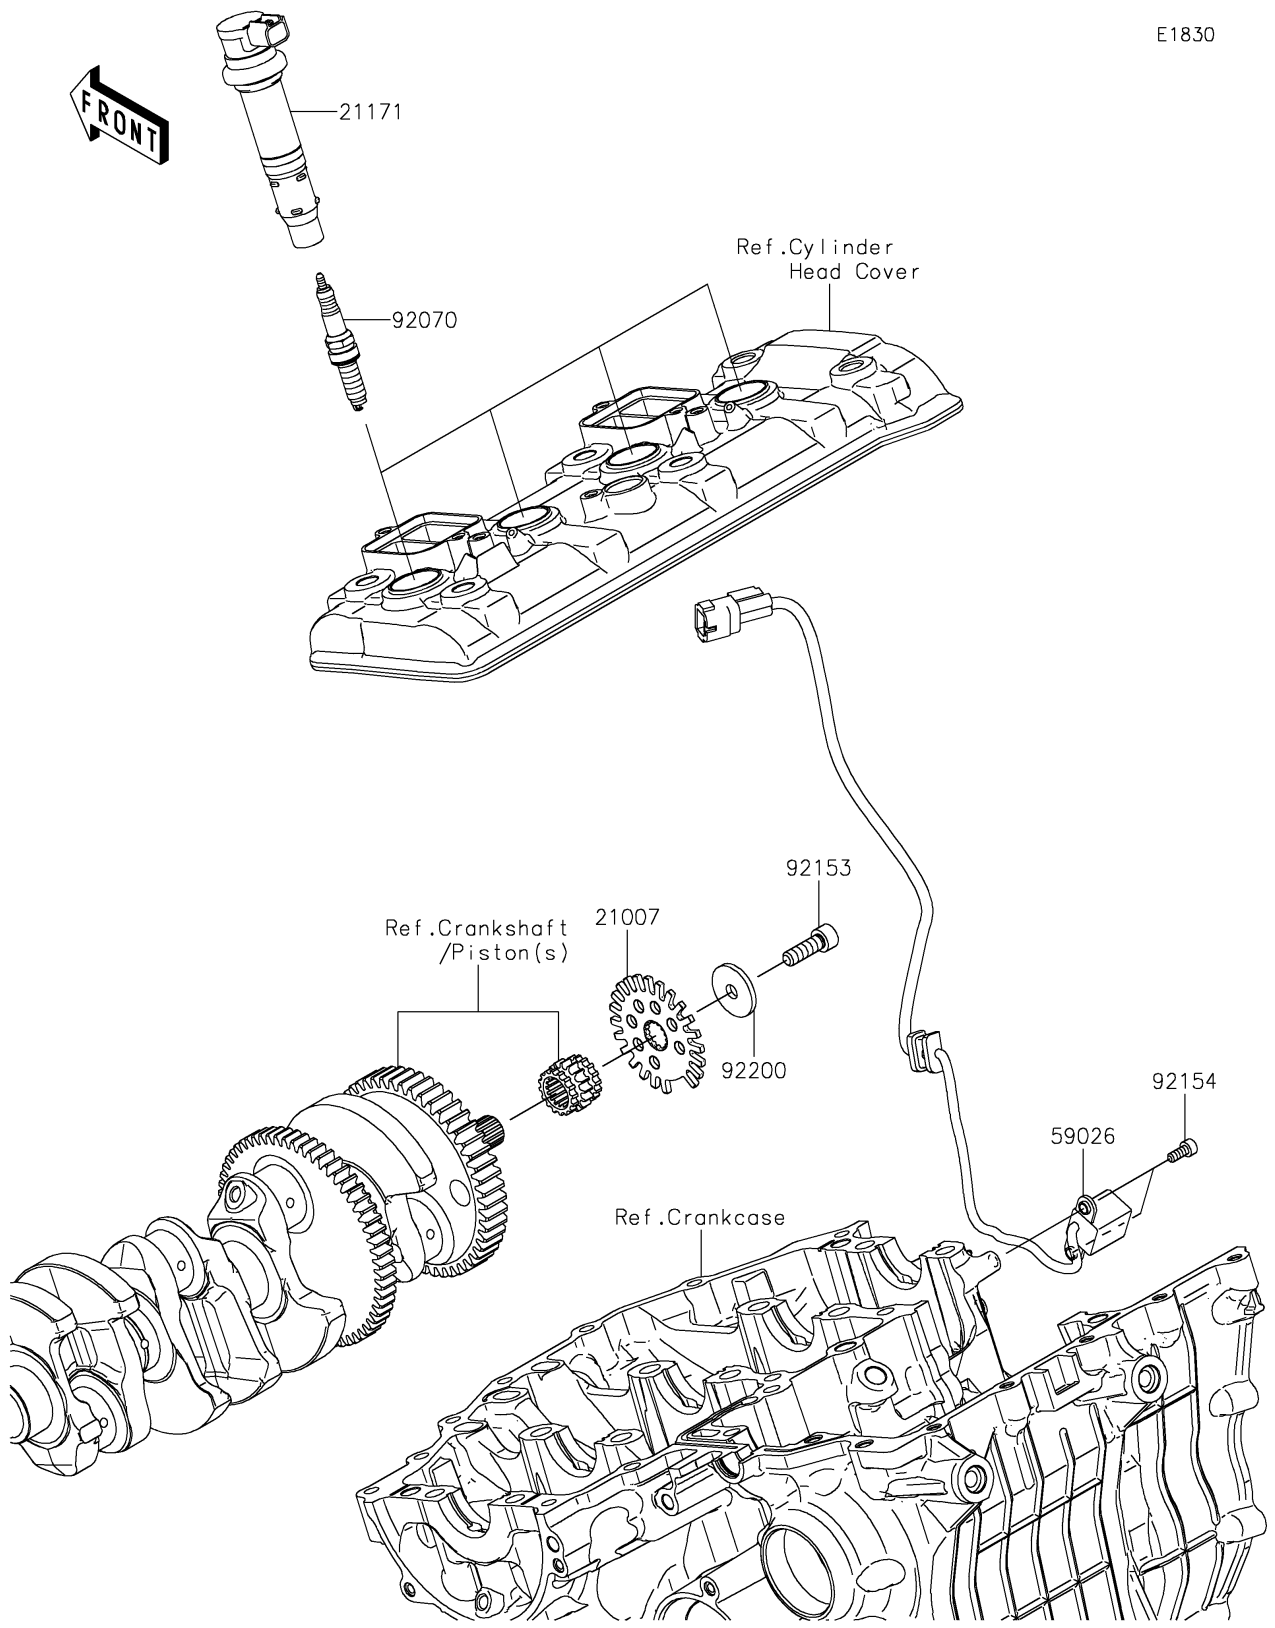

2022 NINJA H2® PARTS DIAGRAM

Ignition System

E1830

2022 NINJA H2® PARTS LIST

Ignition System

ITEM NAME	PART NUMBER	QUANTITY
ROTOR,PULSING (Ref # 21007)	21007-0622	1
COIL-ASSY-IGNITION (Ref # 21171)	21171-0732	4
COIL-PULSING (Ref # 59026)	59026-0042	1
PLUG-SPARK,SILMAR9E9(NGK) (Ref # 92070)	92070-0720	4
BOLT,8X25 (Ref # 92153)	92153-1191	1
BOLT,SOCKET,5X12 (Ref # 92154)	92154-1540	2
WASHER,8.2X30X3 (Ref # 92200)	92200-2142	1