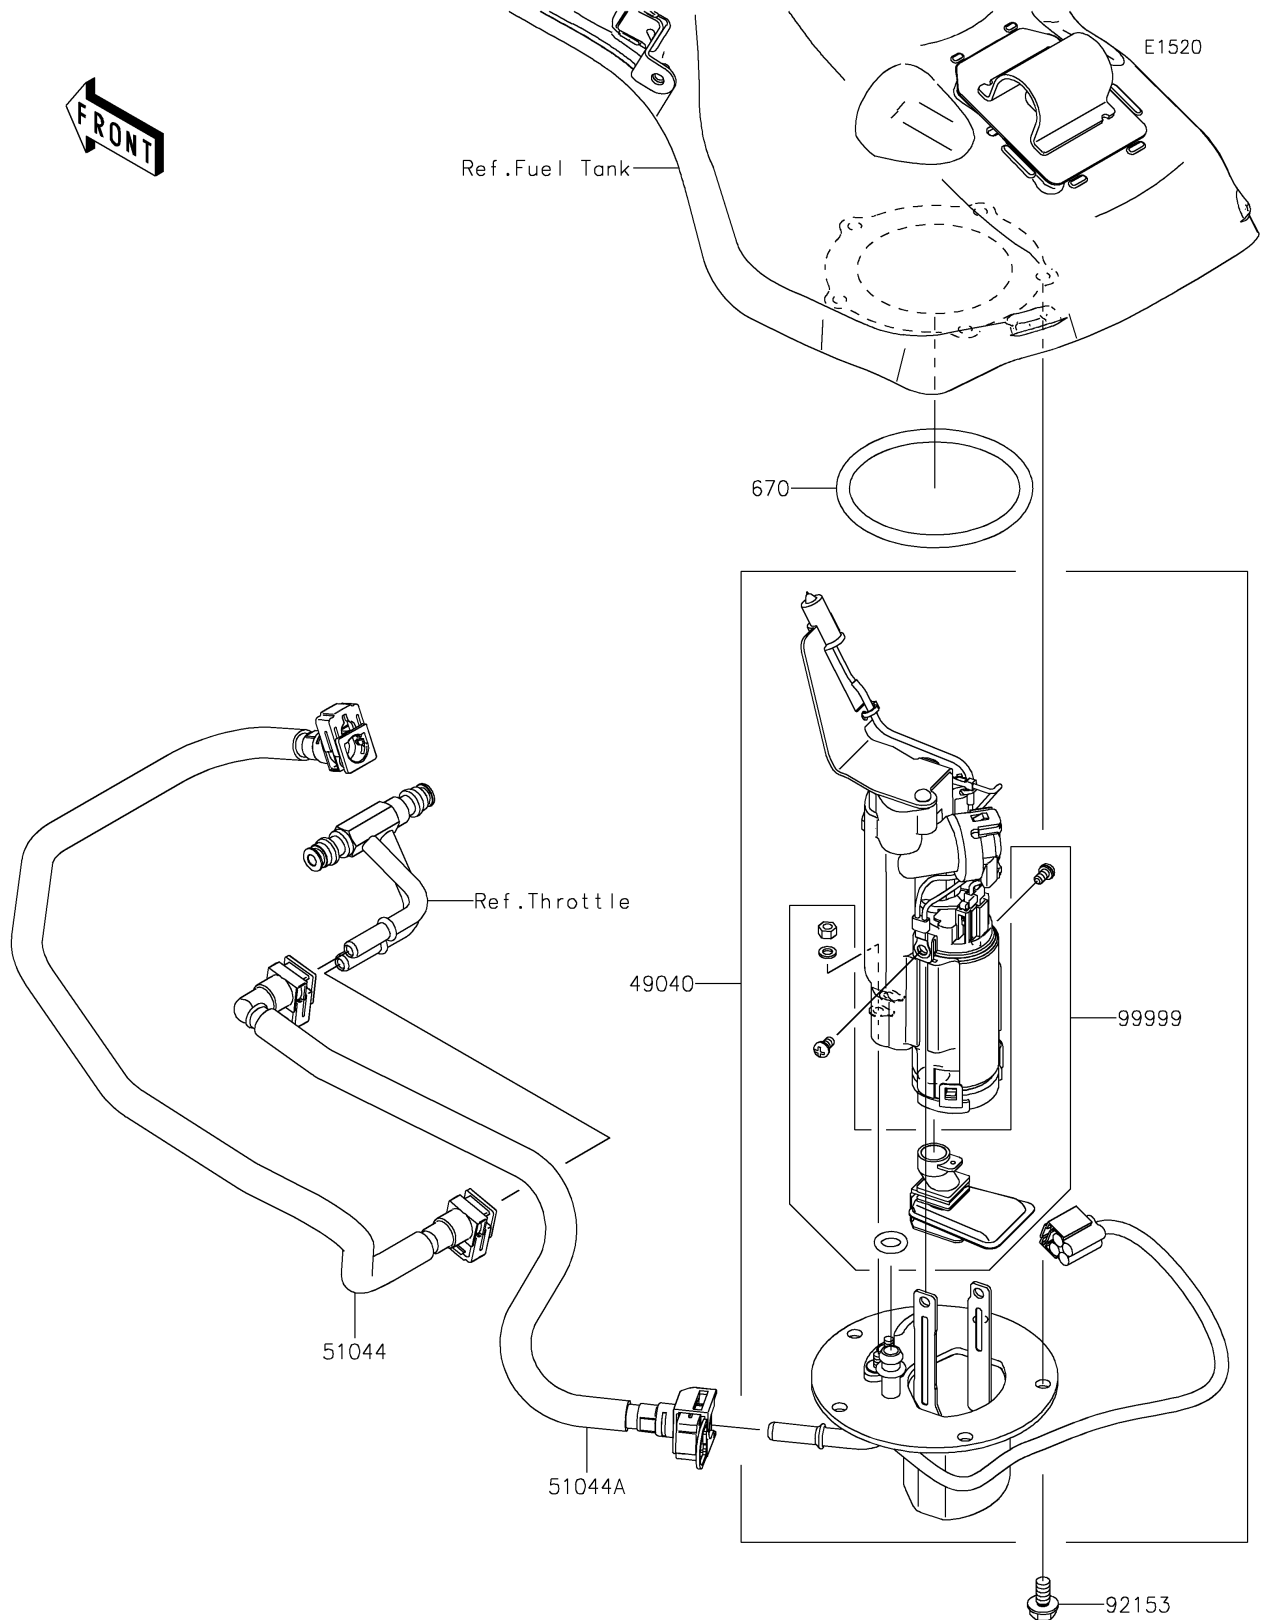

2022 NINJA H2[®]

PARTS DIAGRAM

Fuel Pump

2022 NINJA H2®

PARTS LIST

Fuel Pump

ITEM NAME	PART NUMBER	QUANTITY
PUMP-FUEL (Ref # 49040)	49040-0785	1
TUBE-ASSY (Ref # 51044)	51044-0860	1
TUBE-ASSY (Ref # 51044A)	51044-0861	1
BOLT,FLANGED,6X12 (Ref # 92153)	92153-1283	5
KIT,FUEL FILTER (Ref # 99999)	99999-0520	1
O RING (Ref # 670)	670E5075	1