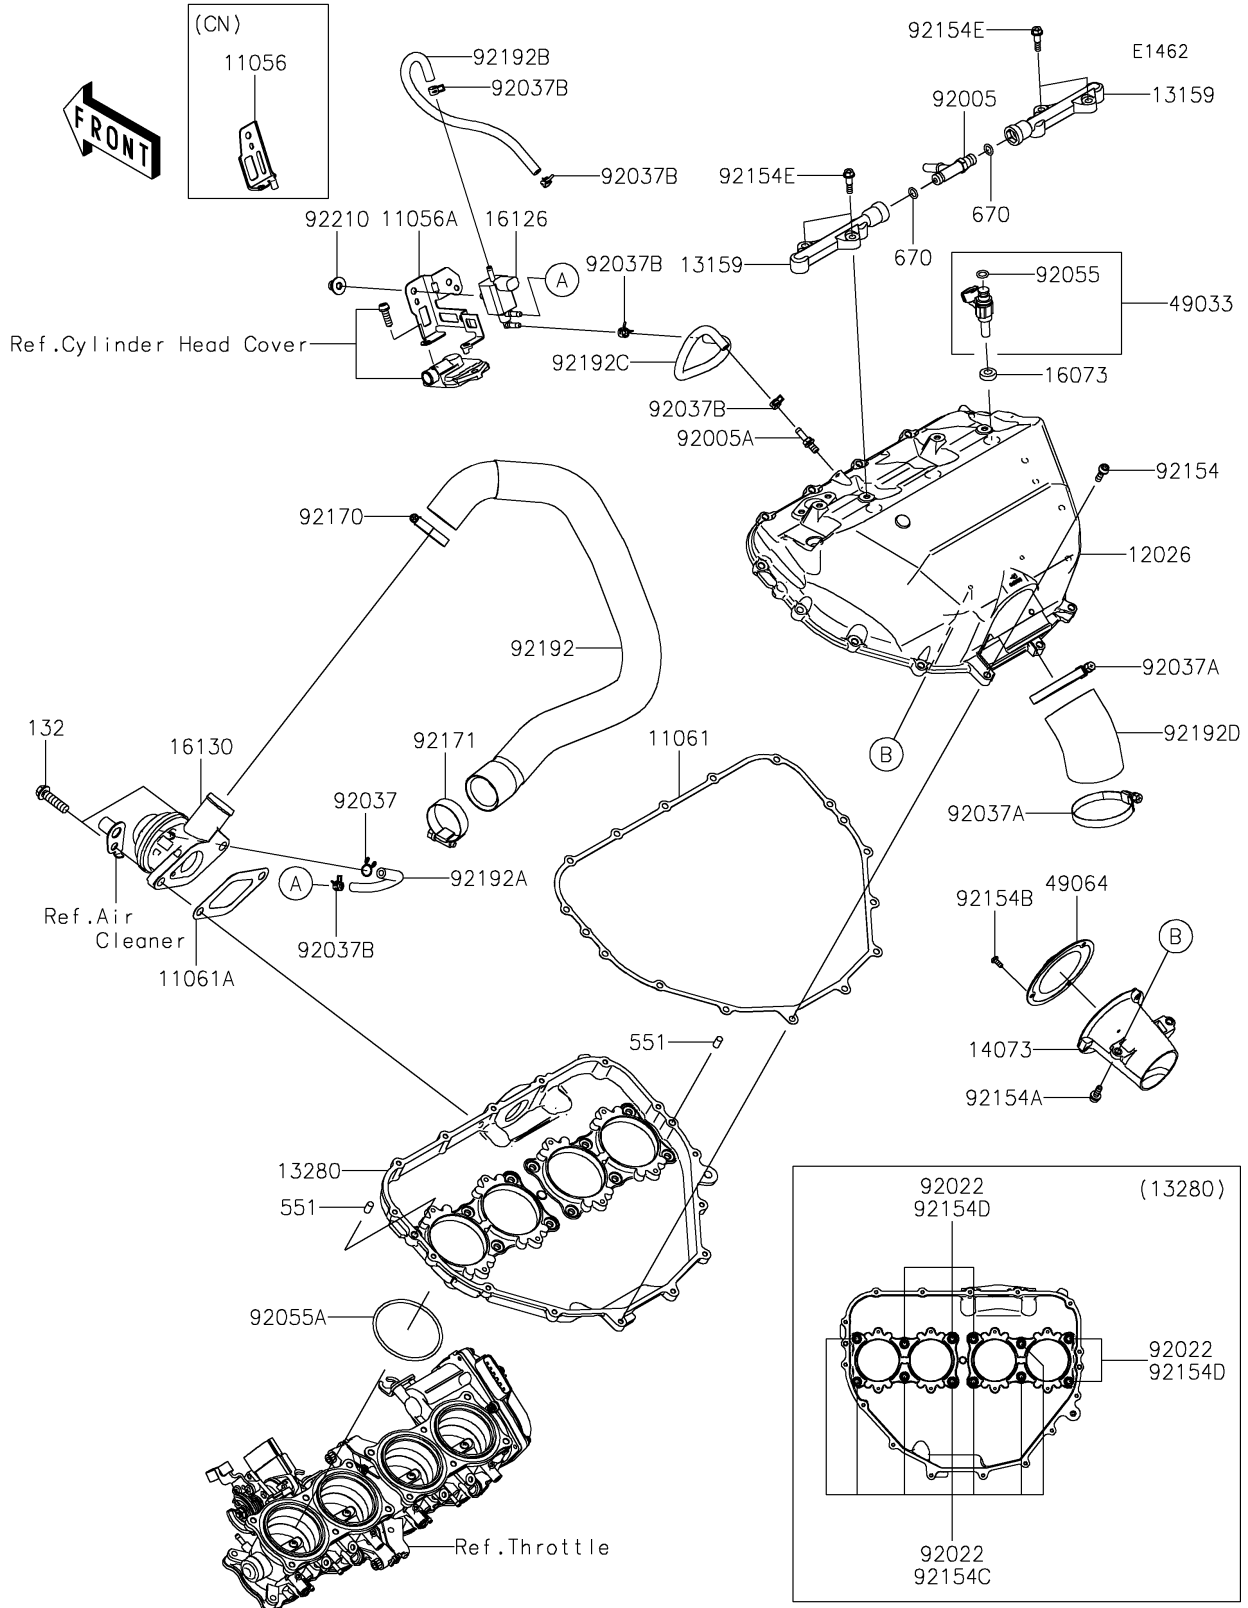

2022 NINJA H2® PARTS DIAGRAM

Air Chamber