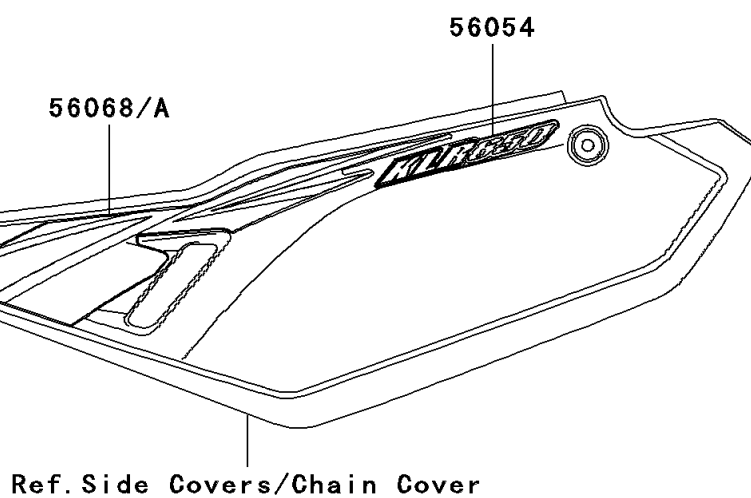

## 2009 KLR™650 PARTS DIAGRAM

Decals(Ebony)(E9F)

F2861C

## 2009 KLR™650 PARTS LIST

Decals(Ebony)(E9F)

ITEM NAME	PART NUMBER	QUANTITY
MARK,SIDE COVER,KLR650 (Ref # 56054)	56054-0272	1
MARK,SHROUD,KAWASAKI (Ref # 56054A)	56054-0273	1
PATTERN,SIDE COVER,LH (Ref # 56068)	56068-1409	1
PATTERN,SIDE COVER,RH (Ref # 56068A)	56068-1410	1
PATTERN,SHROUD,FR,LH (Ref # 56068B)	56068-1411	1
PATTERN,SHROUD,RR,LH (Ref # 56068C)	56068-1412	1
PATTERN,SHROUD,FR,RH (Ref # 56068D)	56068-1413	1
PATTERN,SHROUD,RR,RH (Ref # 56068E)	56068-1414	1