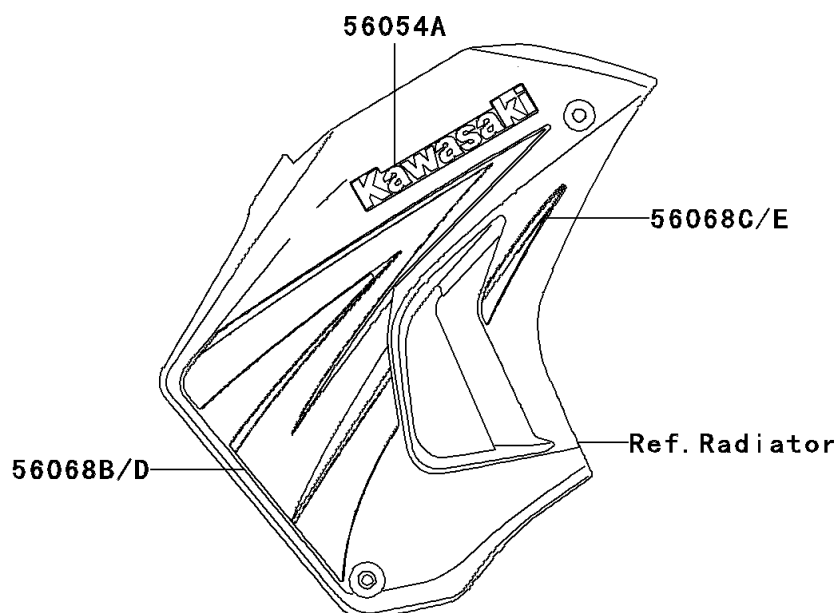

## 2009 KLR™650 PARTS DIAGRAM

Decals(Ebony)(E9F)

F2861C

## 2009 KLR™650 PARTS LIST

Decals(Ebony)(E9F)

ITEM NAME	PART NUMBER	QUANTITY
MARK,SIDE COVER,KLR650 (Ref # 56054)	56054-0272	1
MARK,SHROUD,KAWASAKI (Ref # 56054A)	56054-0273	1
PATTERN,SIDE COVER,LH (Ref # 56068)	56068-1409	1
PATTERN,SIDE COVER,RH (Ref # 56068A)	56068-1410	1
PATTERN,SHROUD,FR,LH (Ref # 56068B)	56068-1411	1
PATTERN,SHROUD,RR,LH (Ref # 56068C)	56068-1412	1
PATTERN,SHROUD,FR,RH (Ref # 56068D)	56068-1413	1
PATTERN,SHROUD,RR,RH (Ref # 56068E)	56068-1414	1