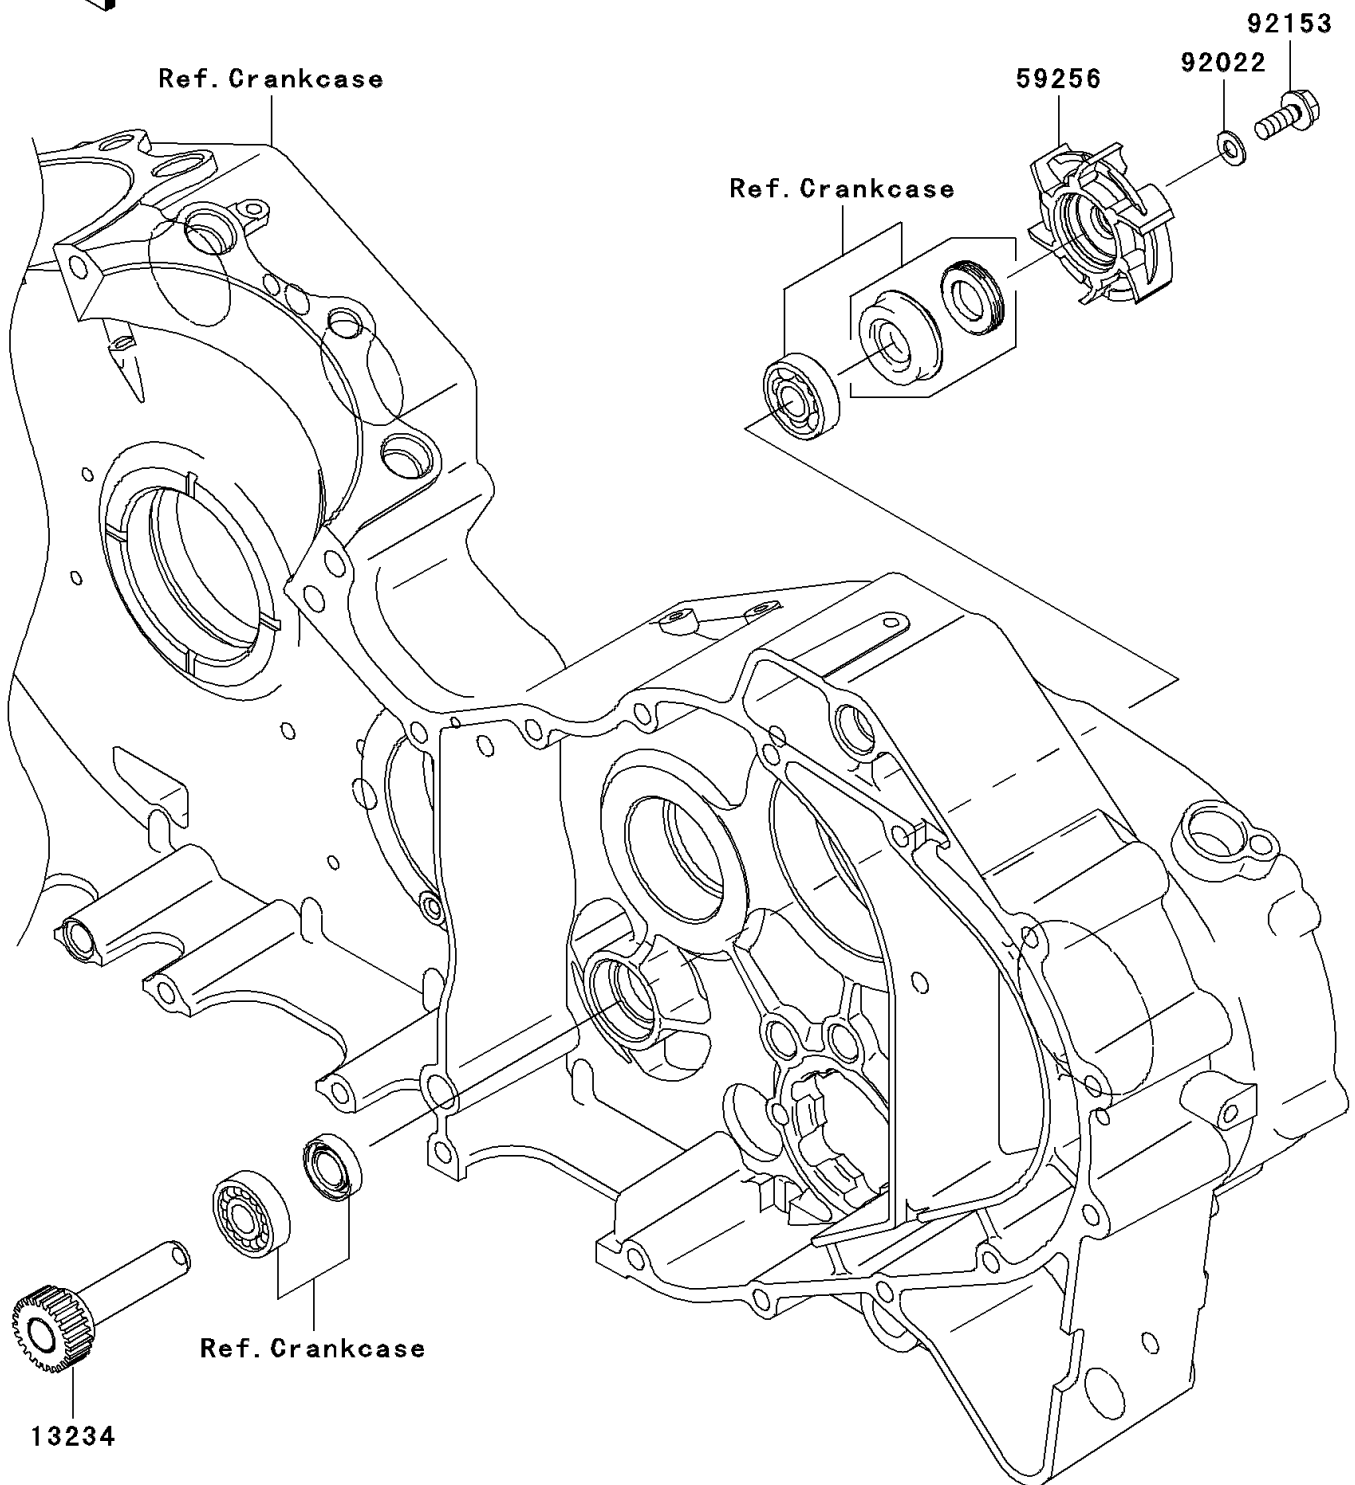

2006 Vulcan 2000 Limited

PARTS DIAGRAM

Water Pump

E3031

2006 Vulcan 2000 Limited

PARTS LIST

Water Pump

ITEM NAME	PART NUMBER	QUANTITY
SHAFT-COMP (Ref # 13234)	13234-0001	1
IMPELLER (Ref # 59256)	59256-0002	1
WASHER,6.1X12X1 (Ref # 92022)	92022-077	1
BOLT,LEFT HANDED,6X16 (Ref # 92153)	92153-0323	1