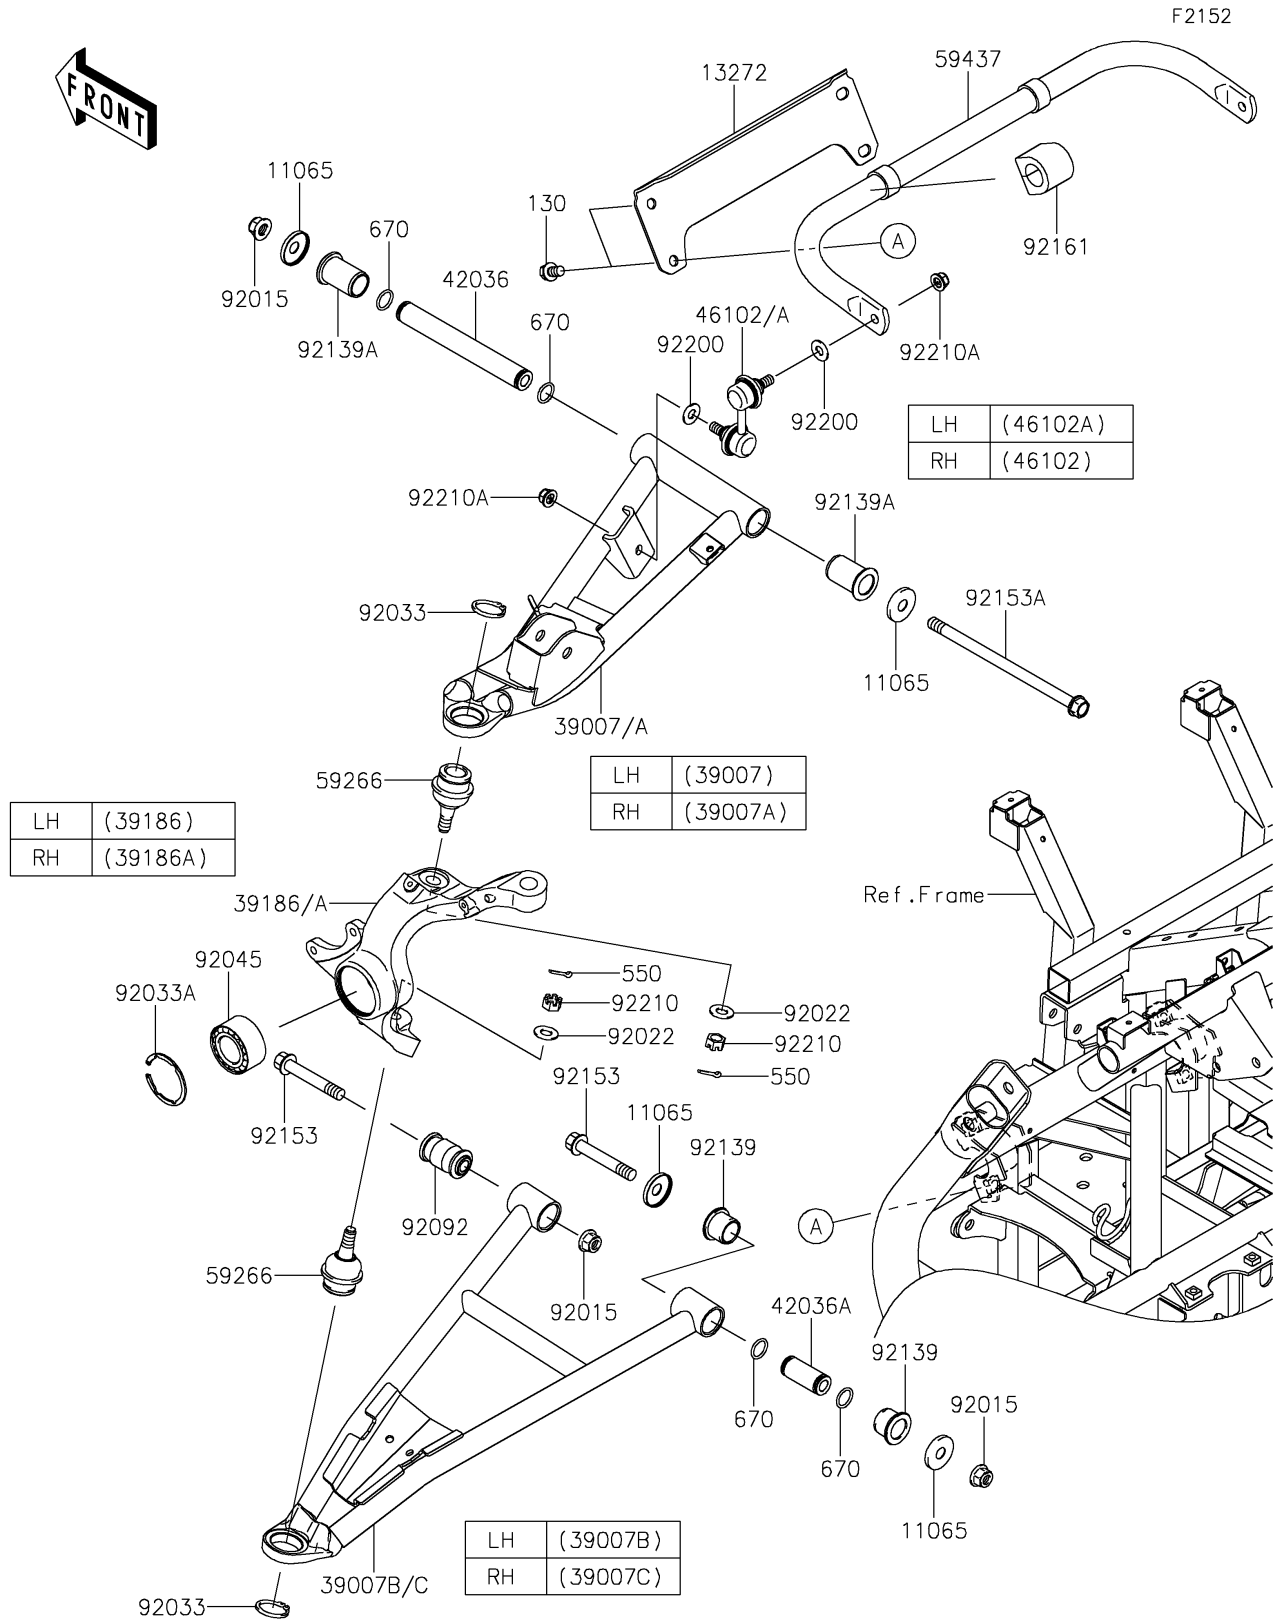

2024 Teryx4™ S Special Edition PARTS DIAGRAM

Front Suspension

2024 Teryx4™ S Special Edition PARTS LIST

Front Suspension

ITEM NAME	PART NUMBER	QUANTITY
CAP (Ref # 11065)	11065-0253	8
PLATE (Ref # 13272)	13272-1650	1
ARM-SUSP,FR,UPP,LH,P.C.P.RED (Ref # 39007)	39007-0445-57C	1
ARM-SUSP,FR,UPP,RH,P.C.P.RED (Ref # 39007A)	39007-0446-57C	1
ARM-SUSP,FR,LWR,LH,P.C.P.RED (Ref # 39007B)	39007-0447-57C	1
ARM-SUSP,FR,LWR,RH,P.C.P.RED (Ref # 39007C)	39007-0448-57C	1
KNUCKLE,FR,LH (Ref # 39186)	39186-0311	1
KNUCKLE,FR,RH (Ref # 39186A)	39186-0312	1
SLEEVE (Ref # 42036)	42036-0061	2
SLEEVE (Ref # 42036A)	42036-0062	2
ROD,STABILIZER,RH (Ref # 46102)	46102-0100	1
ROD,STABILIZER,LH (Ref # 46102A)	46102-0101	1
JOINT-BALL (Ref # 59266)	59266-0711	4
STABILIZER,FR (Ref # 59437)	59437-0010	1
NUT,LOCK,FLANGED,12MM (Ref # 92015)	92015-1433	6
WASHER (Ref # 92022)	92022-1831	4
RING-SNAP,C-TYPE,32MM (Ref # 92033)	92033-1262	4
RING-SNAP,55MM (Ref # 92033A)	92033-1274	2
BEARING-BALL,30X55X32 (Ref # 92045)	92045-0800	2
BUSHING-RUBBER (Ref # 92092)	92092-0555	2
BUSHING (Ref # 92139)	92139-0231	4
BUSHING,22.4X28.2X46 (Ref # 92139A)	92139-0806	4
BOLT,FLANGED,12X76.5 (Ref # 92153)	92153-1733	4
BOLT,FLANGED,12X213 (Ref # 92153A)	92153-1958	2
DAMPER (Ref # 92161)	92161-1508	2
WASHER,10.3X23X1.6 (Ref # 92200)	92200-2009	4
NUT,CASTLE,12MM (Ref # 92210)	92210-0395	4
NUT,LOCK,FLANGED,10MM (Ref # 92210A)	92210-1080	4
BOLT-FLANGED,10X16 (Ref # 130)	130CA1016	4

2024 Teryx4™ S Special Edition PARTS LIST

Front Suspension

ITEM NAME	PART NUMBER	QUANTITY
PIN-COTTER,3.0X25 (Ref # 550)	550AA3025	4
O RING,18MM (Ref # 670)	670B2018	8