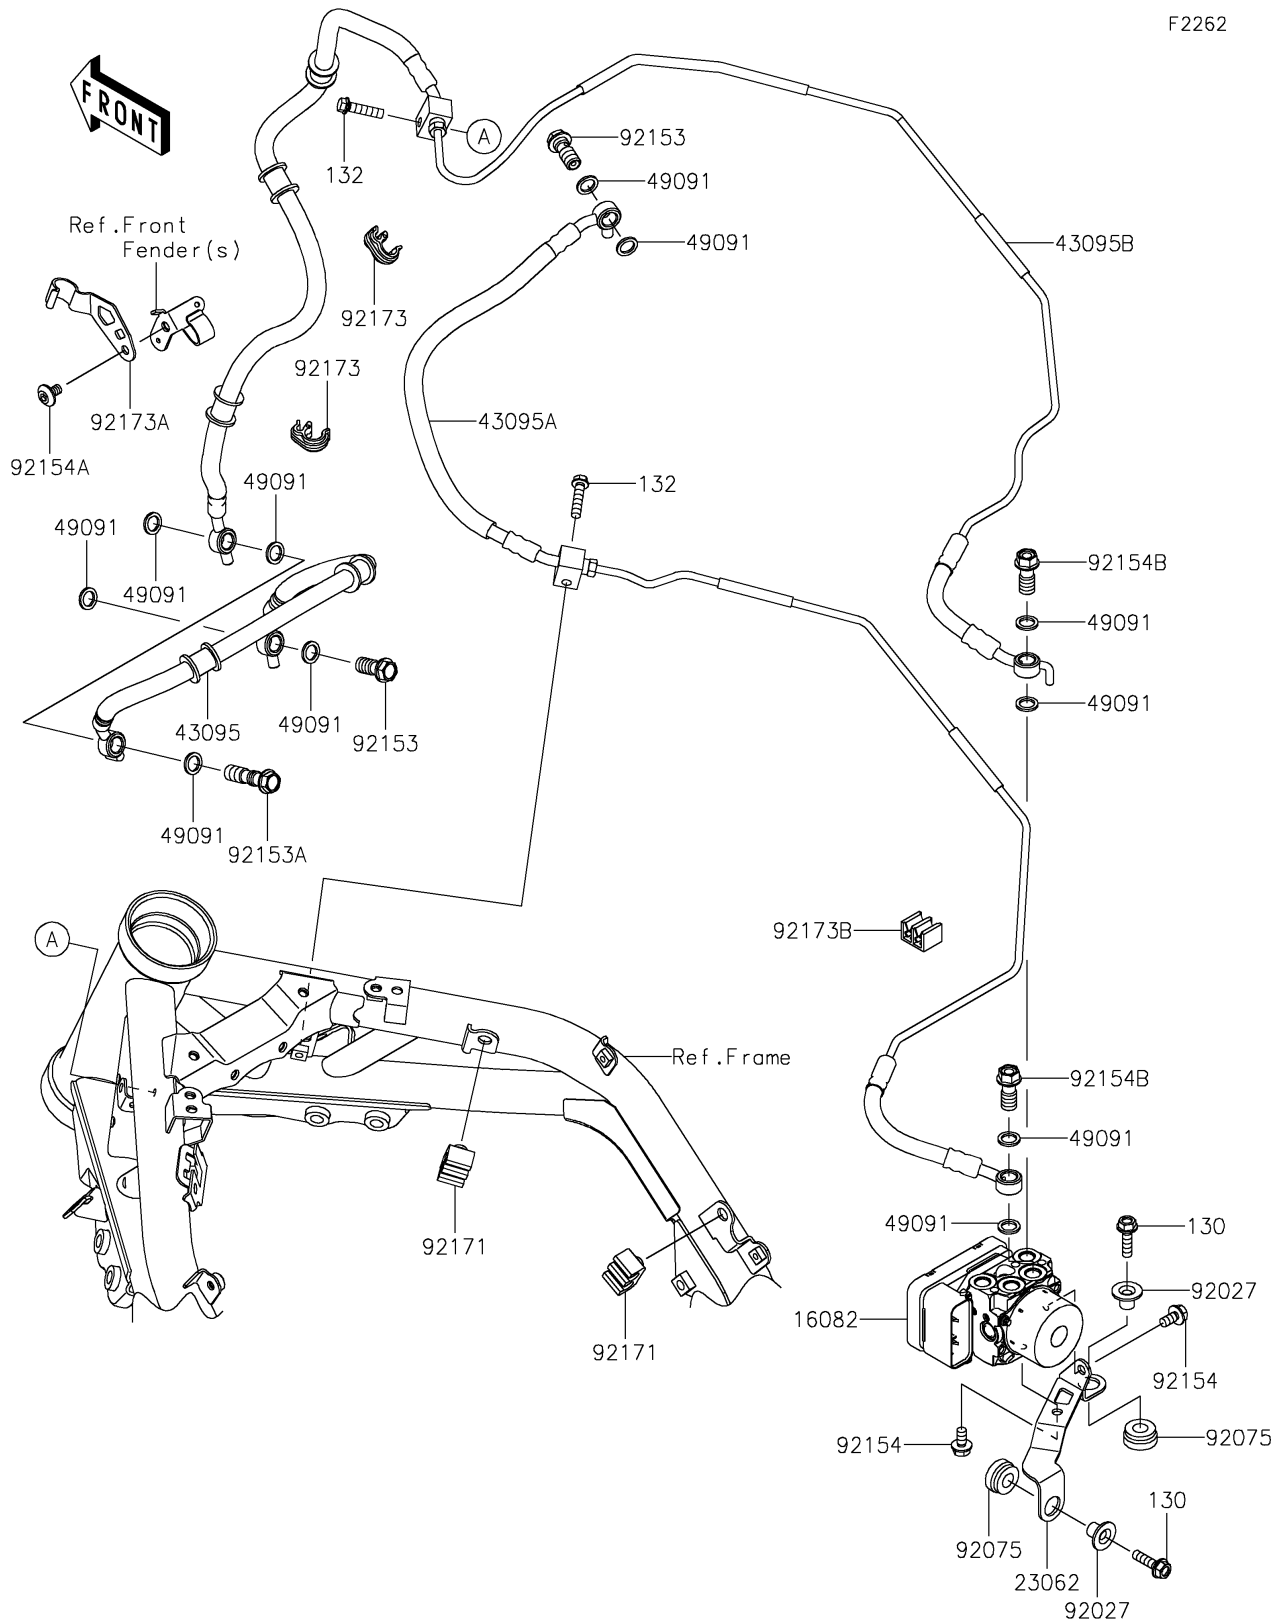

2022 Z900 ABS

PARTS DIAGRAM

Brake Piping

F2262

2022 Z900 ABS

PARTS LIST

Brake Piping

ITEM NAME	PART NUMBER	QUANTITY
PUMP-ASSY-OIL,ABS (Ref # 16082)	16082-0810	1
BRACKET-COMP,ABS UNIT (Ref # 23062)	23062-1235	1
HOSE-BRAKE,FR,444MM (Ref # 43095)	43095-1570	1
HOSE-BRAKE,FR M/C-ABS UNIT (Ref # 43095A)	43095-1671	1
HOSE-BRAKE,FR CALIPER-ABS UNIT (Ref # 43095B)	43095-1674	1
WASHER-SEAL,10.1X14.5X1.5 (Ref # 49091)	49091-0001	11
COLLAR,FLANGED,L=12.1,BLACK (Ref # 92027)	92027-1651	2
DAMPER (Ref # 92075)	92075-277	2
BOLT,OIL,L=23 (Ref # 92153)	92153-0627	2
BOLT,OIL,L=37 (Ref # 92153A)	92153-0628	1
BOLT,FLANGED,6X12 (Ref # 92154)	92154-0485	2
BOLT,SOCKET,6X10 (Ref # 92154A)	92154-0774	1
BOLT,BANJO,10X22 (Ref # 92154B)	92154-1138	2
CLAMP (Ref # 92171)	92171-0818	2
CLAMP,HOSE&SENSOR LINE (Ref # 92173)	92173-1613	2
CLAMP,FR FENDER (Ref # 92173A)	92173-1634	1
CLAMP (Ref # 92173B)	92173-2106	1
BOLT-FLANGED,6X22 (Ref # 130)	130BA0622	2
BOLT-FLANGED-SMALL,6X25 (Ref # 132)	132BA0625	2