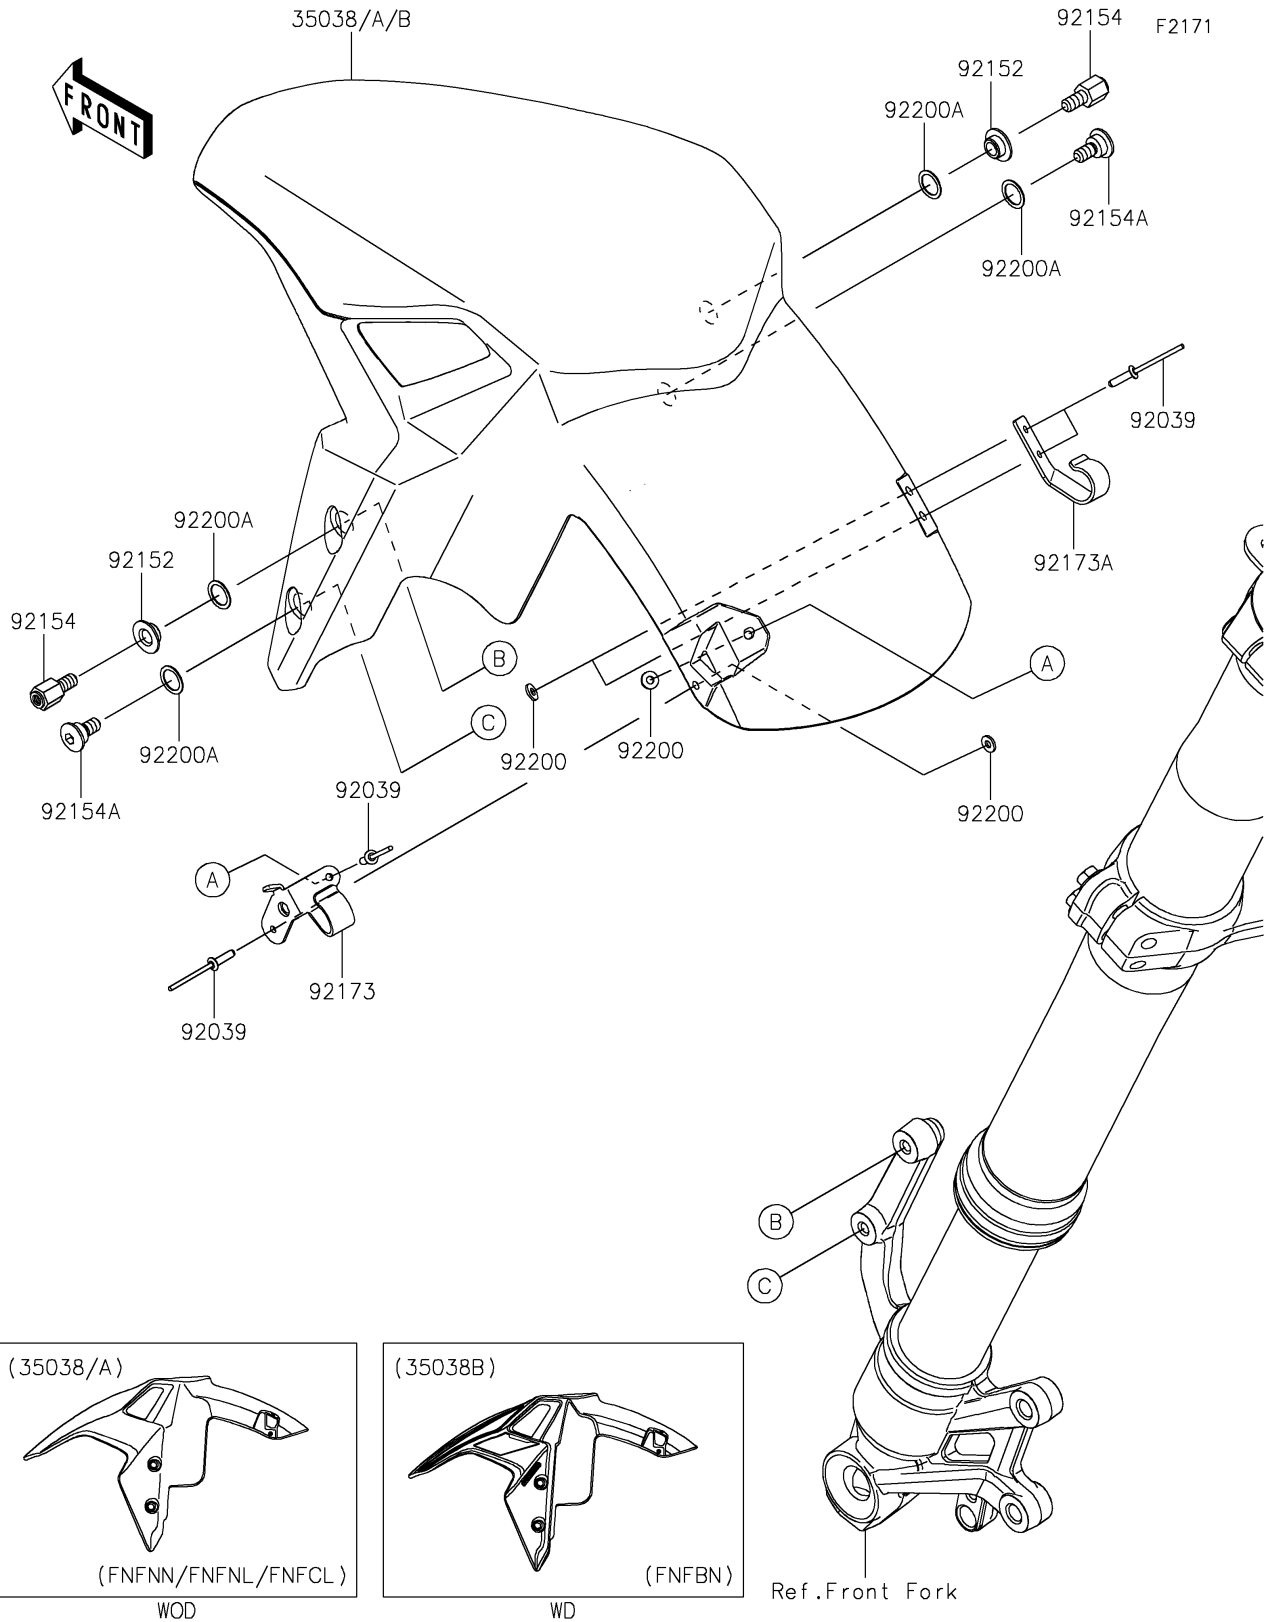

2022 Z900 ABS PARTS DIAGRAM

Front Fender(s)

2022 Z900 ABS PARTS LIST

Front Fender(s)

ITEM NAME	PART NUMBER	QUANTITY
FENDER-FRONT,M.S.BLACK (Ref # 35038)	35038-5090-660	1
FENDER-FRONT,P.R.WHITE (Ref # 35038B)	35038-5205-68N	1
RIVET,3.2X9.5 (Ref # 92039)	92039-0752	4
COLLAR,6.5X10X5.3 (Ref # 92152)	92152-1863	2
BOLT,6MM (Ref # 92154)	92154-0746	2
BOLT,SOCKET,6X15 (Ref # 92154A)	92154-2660	2
CLAMP,LH (Ref # 92173)	92173-1600	1
CLAMP,RH (Ref # 92173A)	92173-1601	1
WASHER,3.5X8X1 (Ref # 92200)	92200-1251	4
WASHER,10.4X14X0.5 (Ref # 92200A)	92200-1880	4